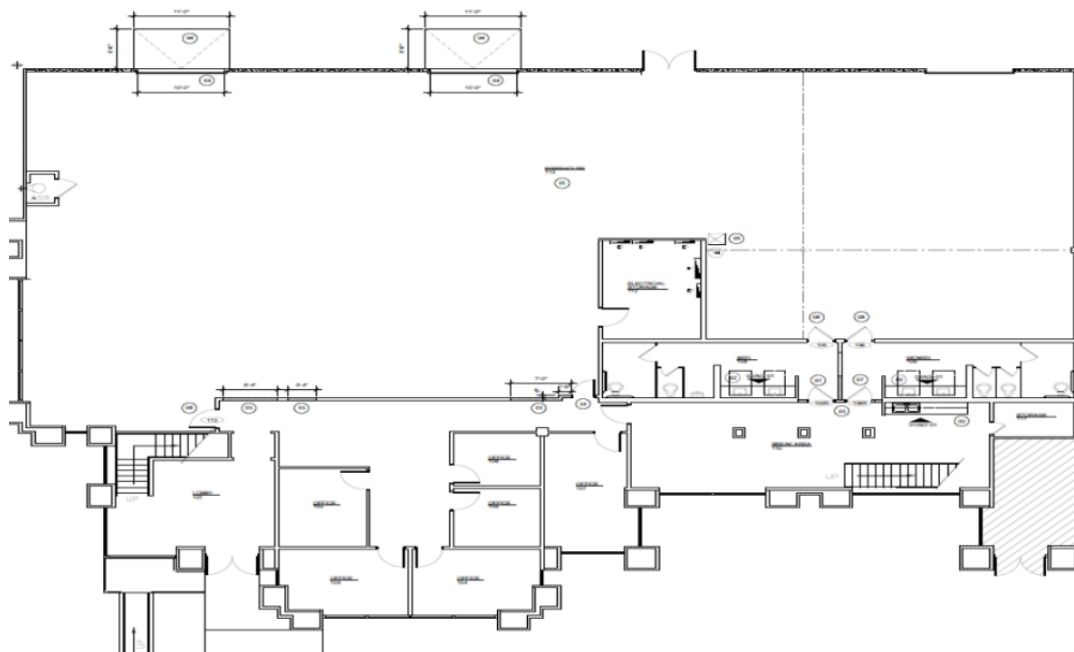

Valwood Business Center

±13,850 SF

1505 Luna Drive, Suite 100, Carrollton, TX

1st Floor – Office/warehouse 9,140 SF

2nd Floor – Office 4,710 SF