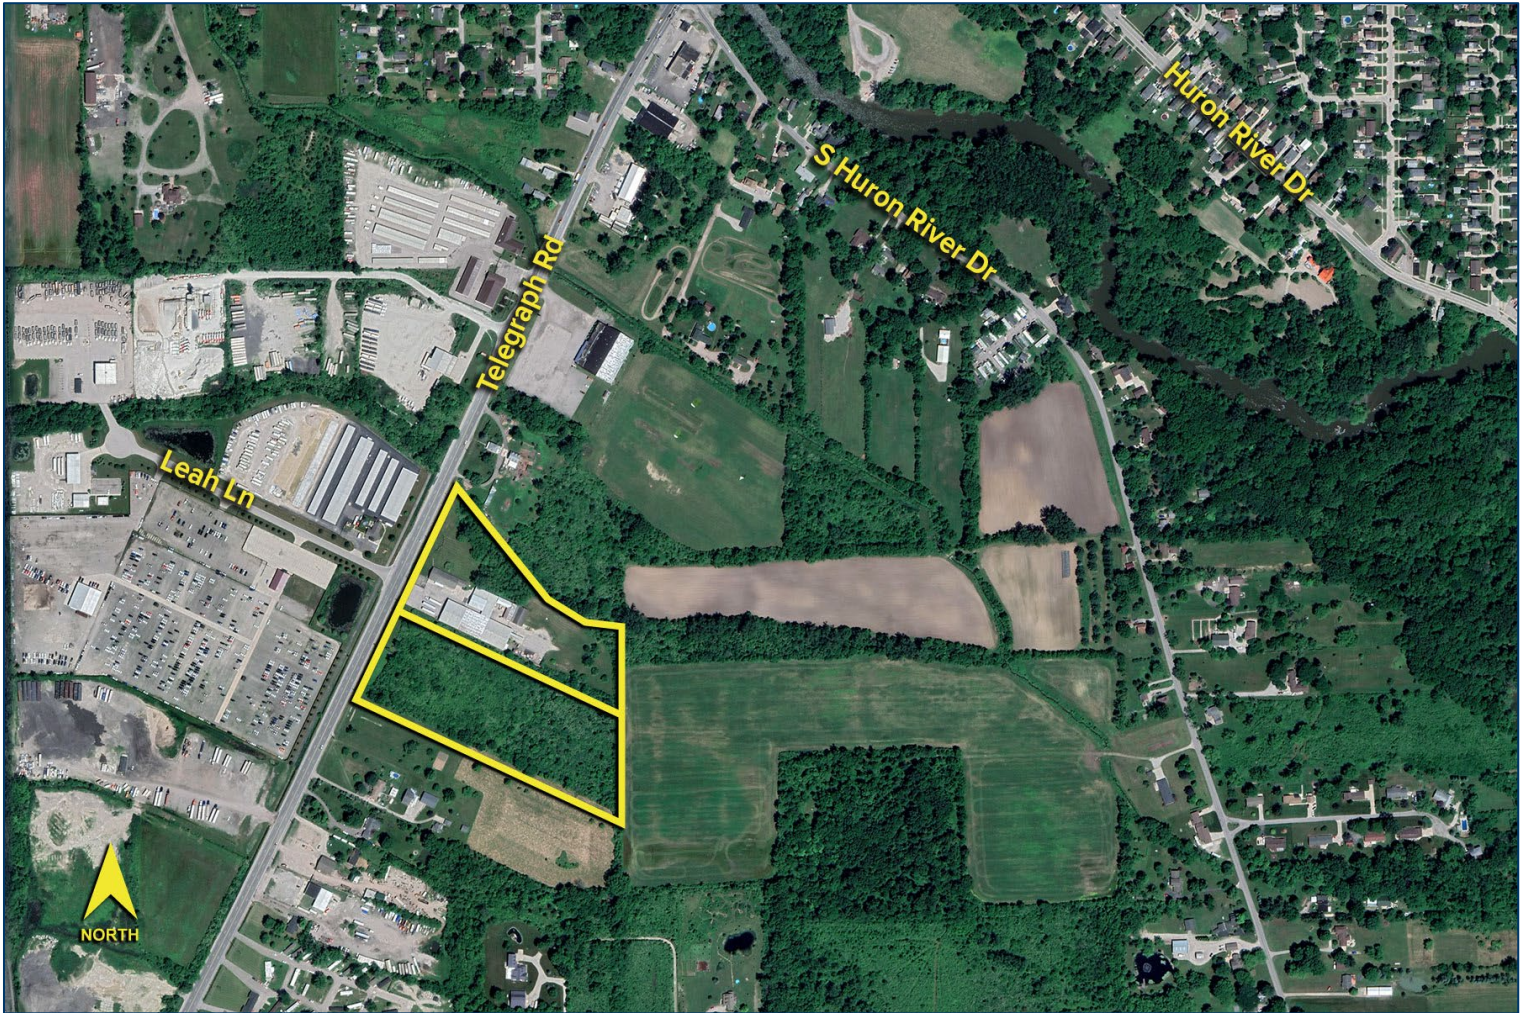

14544 Telegraph Road –Flat Rock, Michigan

Industrial For Sale or Lease

5,984 - 45,484
Square Feet
AVAILABLE

Aerial

For more information, please contact:

BRAD VIERGEVER
(248) 799 3146
bviergever@signatureassociates.com

JACK TOWNSEND
(248) 948 0115
jtownsend@signatureassociates.com

SIGNATURE ASSOCIATES
One Towne Square, Suite 1200
Southfield, MI 48076
www.signatureassociates.com