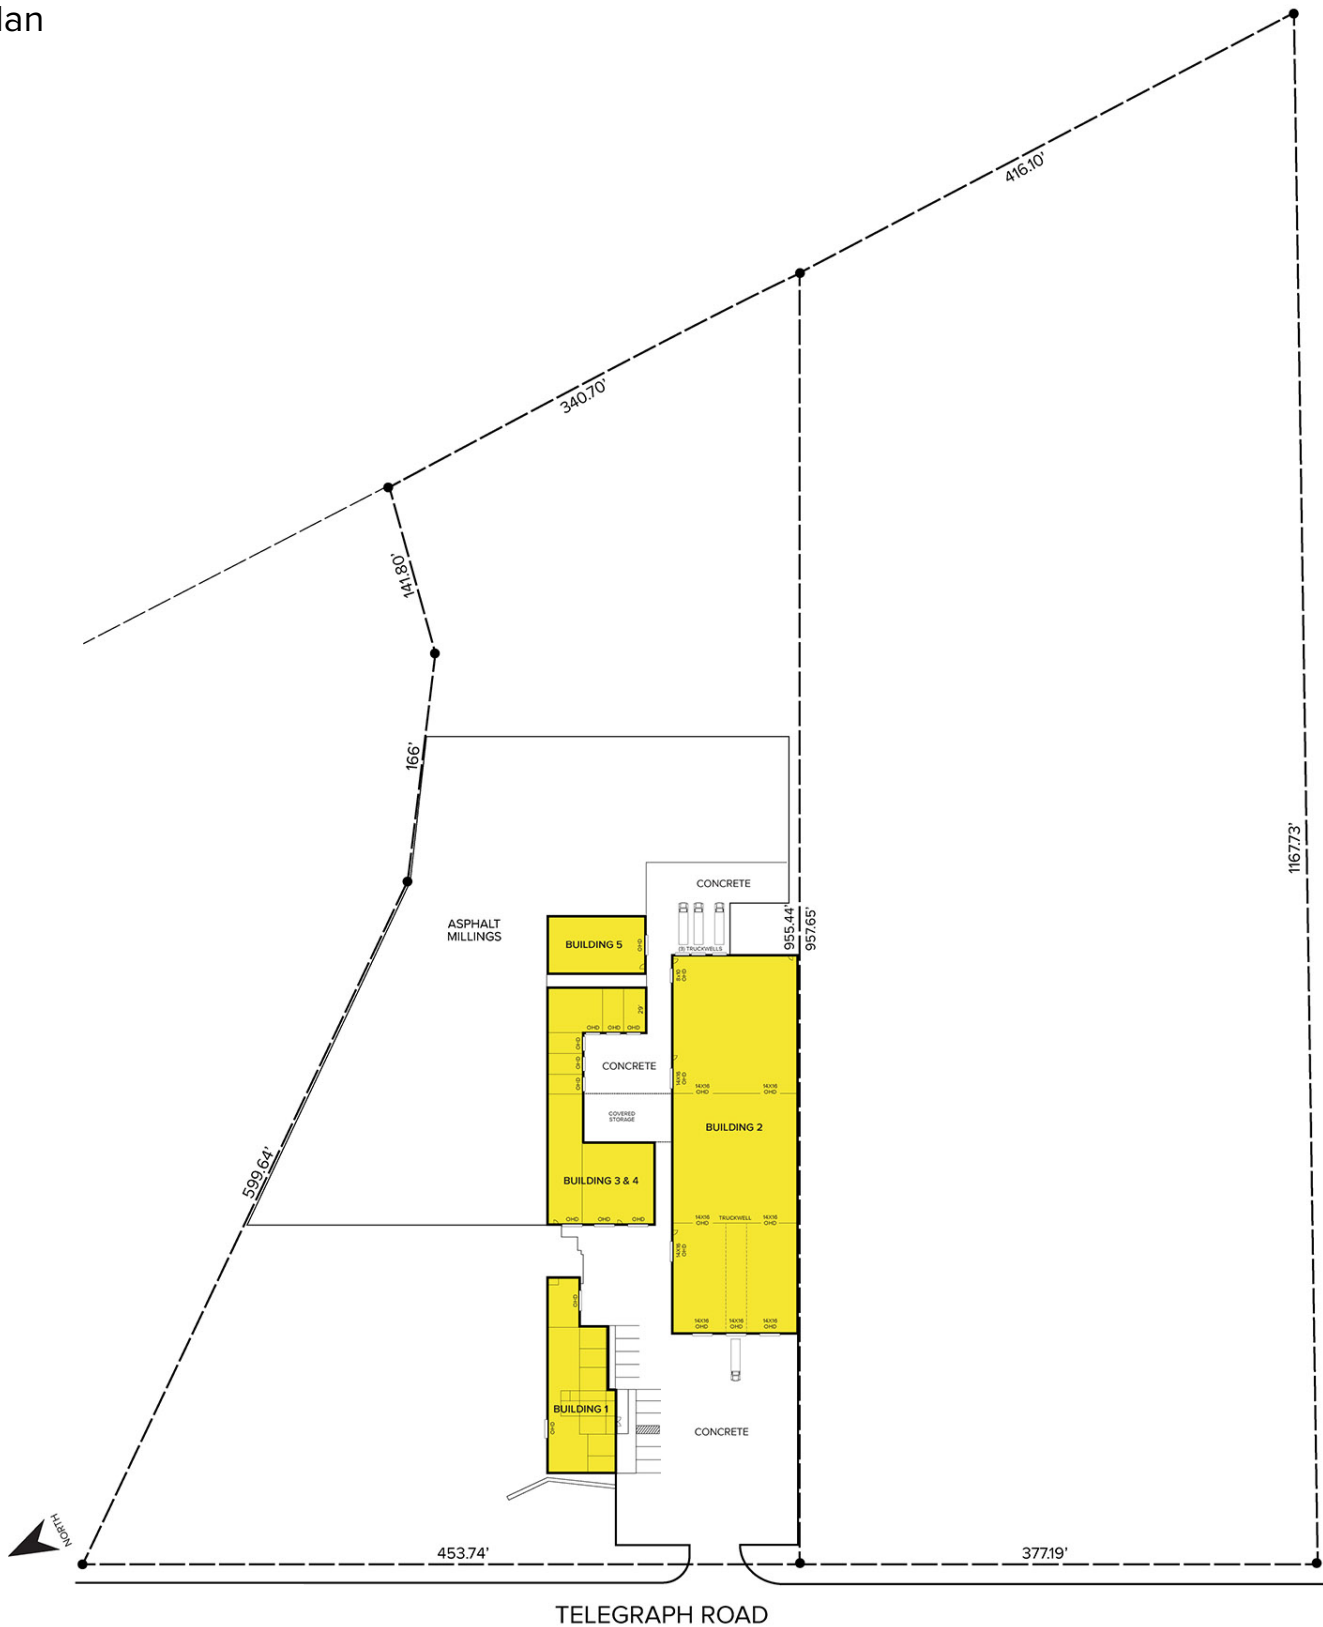

14544 Telegraph Road – Flat Rock, Michigan

Industrial For Sale or Lease

5,984 - 45,484
Square Feet
AVAILABLE

Site Plan

For more information, please contact:

BRAD VIERGEVER
(248) 799 3146
bviergever@signatureassociates.com

JACK TOWNSEND
(248) 948 0115
jtownsend@signatureassociates.com

SIGNATURE ASSOCIATES
One Towne Square, Suite 1200
Southfield, MI 48076
www.signatureassociates.com