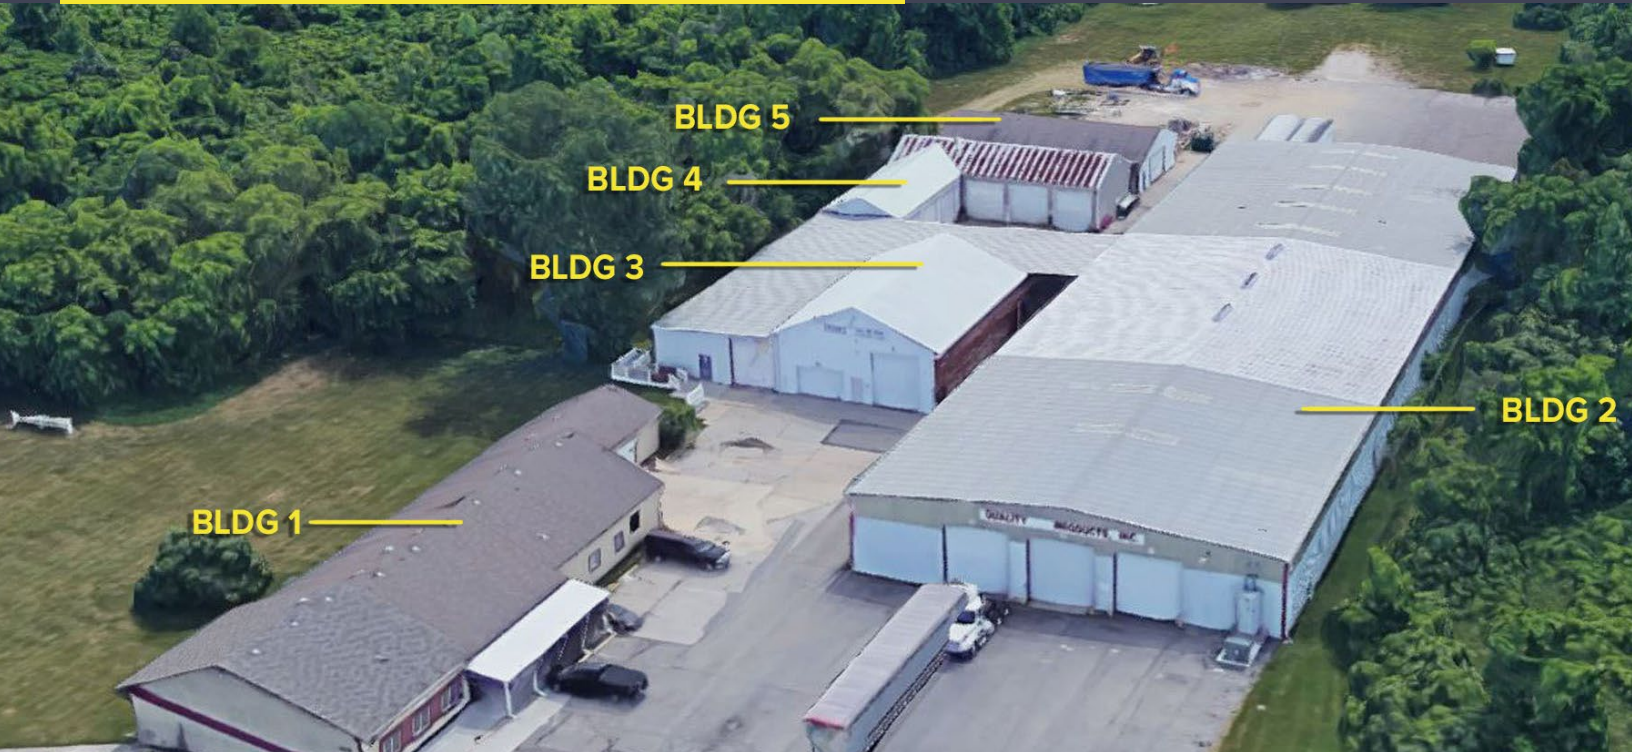

14544 - 14580 TELEGRAPH ROAD  
FLAT ROCK, MICHIGAN

INDUSTRIAL FOR SALE OR LEASE  
5,984 - 45,484 Square Feet Available

**SIGNATURE  
ASSOCIATES**  
KNOW SIGNATURE | KNOW RESULTS

## PROPERTY FEATURES

- 5,984 - 45,484 square feet available
- (16) grade level doors, (3) truckwells
- Office building has been refurbished
- Zoned Industrial – 20' clear height
- 1000 amps, 480/208/120-volt power (estimated)
- Situated on 17.11 acres – partial paved truck parking
- Lease Rate: \$5.50/sq. ft. NNN
- Sale Price: \$2,400,000 (\$55.19/sq. ft.)

# 14544 Telegraph Road – Flat Rock, Michigan

Industrial For Sale or Lease

5,984 - 45,484  
Square Feet  
AVAILABLE