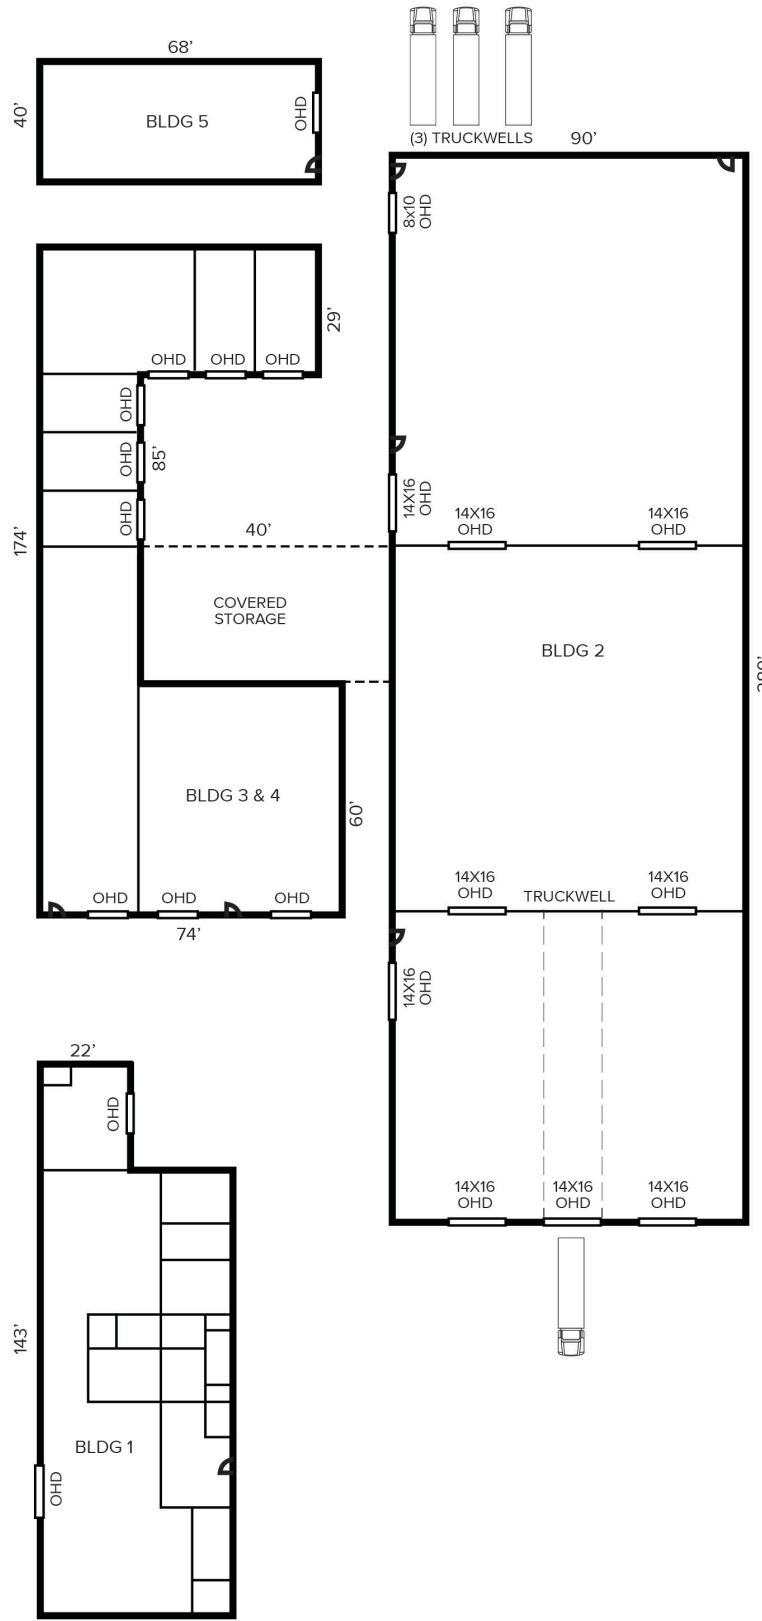

14544 Telegraph Road –Flat Rock, Michigan

Industrial For Sale or Lease

5,984 - 45,484
Square Feet
AVAILABLE

Floor Plan

For more information, please contact:

BRAD VIERGEVER
(248) 799 3146
bviergever@signatureassociates.com

JACK TOWNSEND
(248) 948 0115
jtownsend@signatureassociates.com

SIGNATURE ASSOCIATES
One Towne Square, Suite 1200
Southfield, MI 48076
www.signatureassociates.com