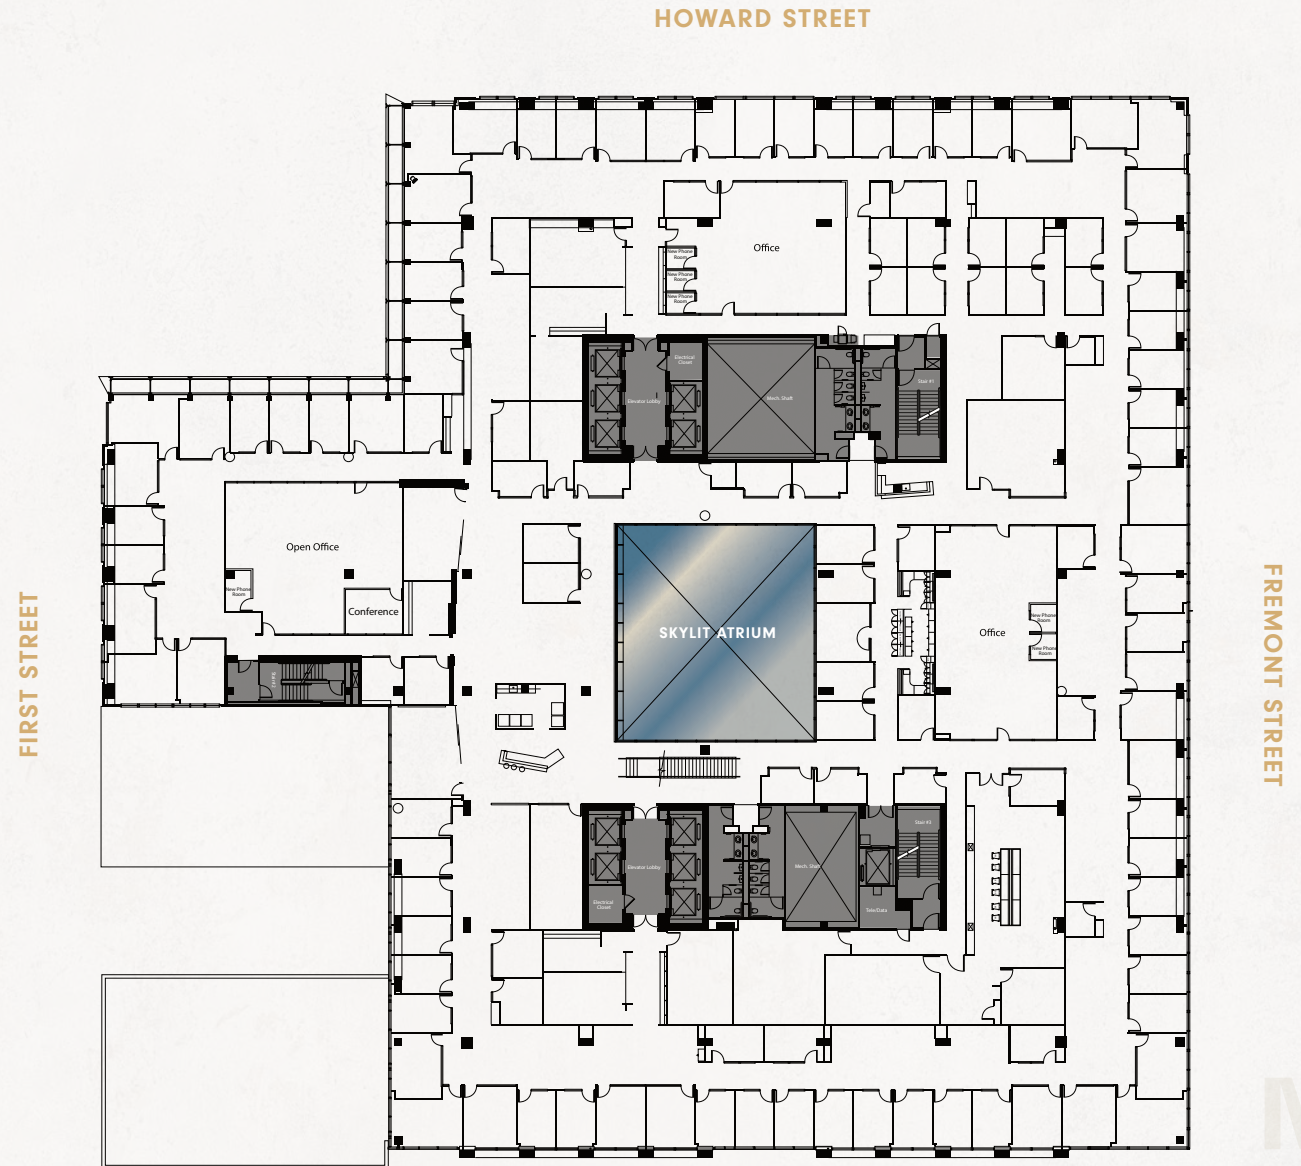

SUITE 700

- AVAILABLE NOW
- RARELY AVAILABLE FULL FLOOR
- 105 PRIVATE OFFICES
- 10 MEDIUM CONFERENCE ROOMS
- 6 LARGE CONFERENCE ROOMS
- 2 KITCHENS
- 14 PHONE ROOMS
- PRIVATE ATRIUM TERRACE

SUITE 700

64,295 RSF