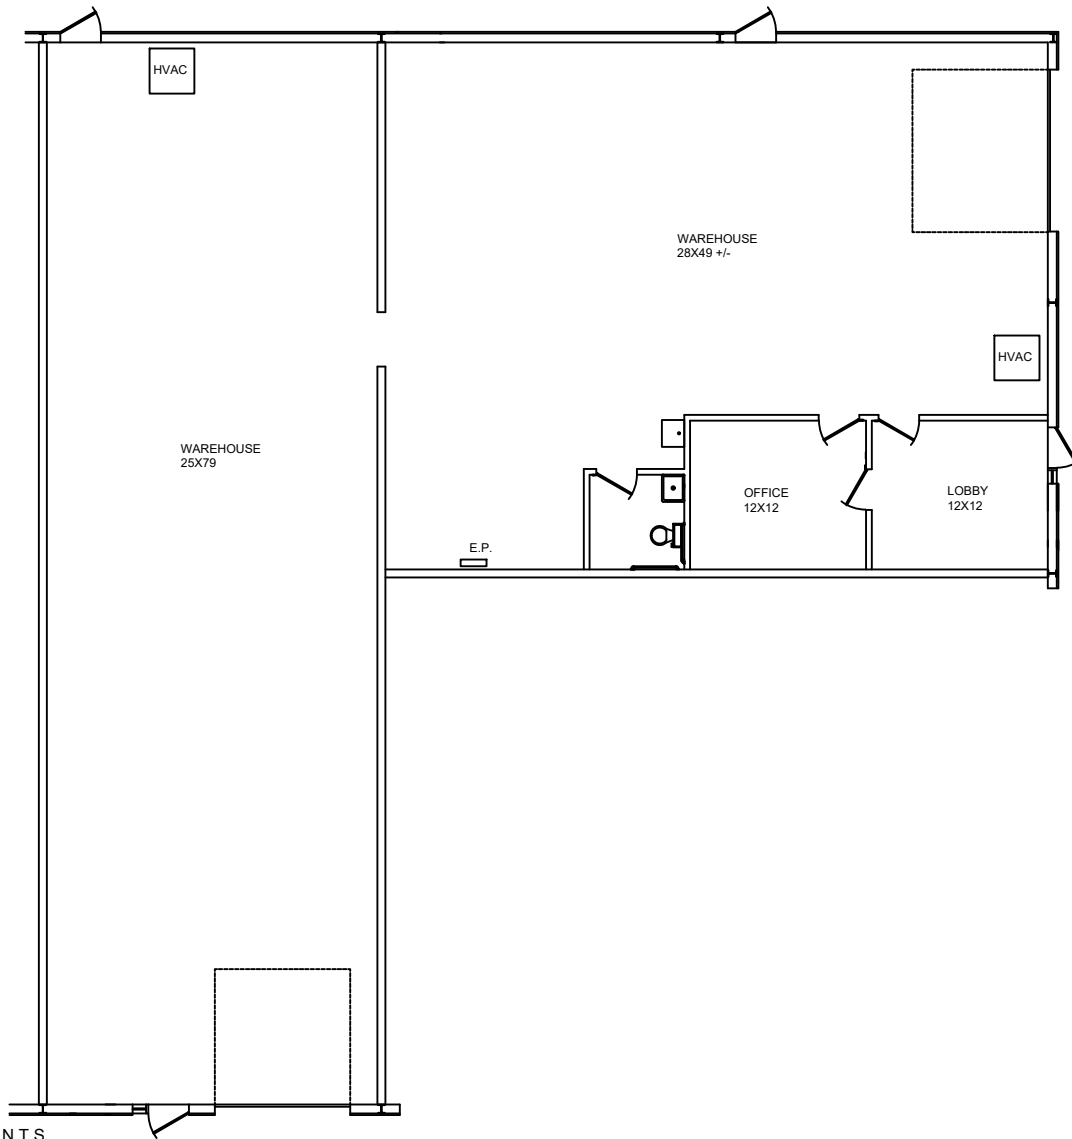

SCALE: N.T.S.

AS-BUILT PLAN--ENTIRE BUILDING TWO
13,400 RSF

RIVERWATCH
2917 RIVERWEST DRIVE
AUGUSTA, GA 30907

SCALE: N.T.S.

AS-BUILT PLAN--SUITES 201/203
4,440 RSF

RIVERWATCH
2917 RIVERWEST DRIVE
AUGUSTA, GA 30907

SCALE: N.T.S.

AS-BUILT PLAN--SUITE 202--2,268 RSF

RIVERWATCH
2917 RIVERWEST DRIVE
AUGUSTA, GA 30907

SCALE: N.T.S.

KEY PLAN

AS-BUILT PLAN--SUITE 204--2,155 RSF

RIVERWATCH
 2917 RIVERWEST DRIVE
 AUGUSTA, GA 30907

SCALE: N.T.S.

KEY PLAN

AS-BUILT PLAN--SUITE 205--2,155 RSF

RIVERWATCH
2917 RIVERWEST DRIVE
AUGUSTA, GA 30907

SCALE: N.T.S.

AS-BUILT PLAN--SUITE 206--2,382 RSF

RIVERWATCH
2917 RIVERWEST DRIVE
AUGUSTA, GA 30907