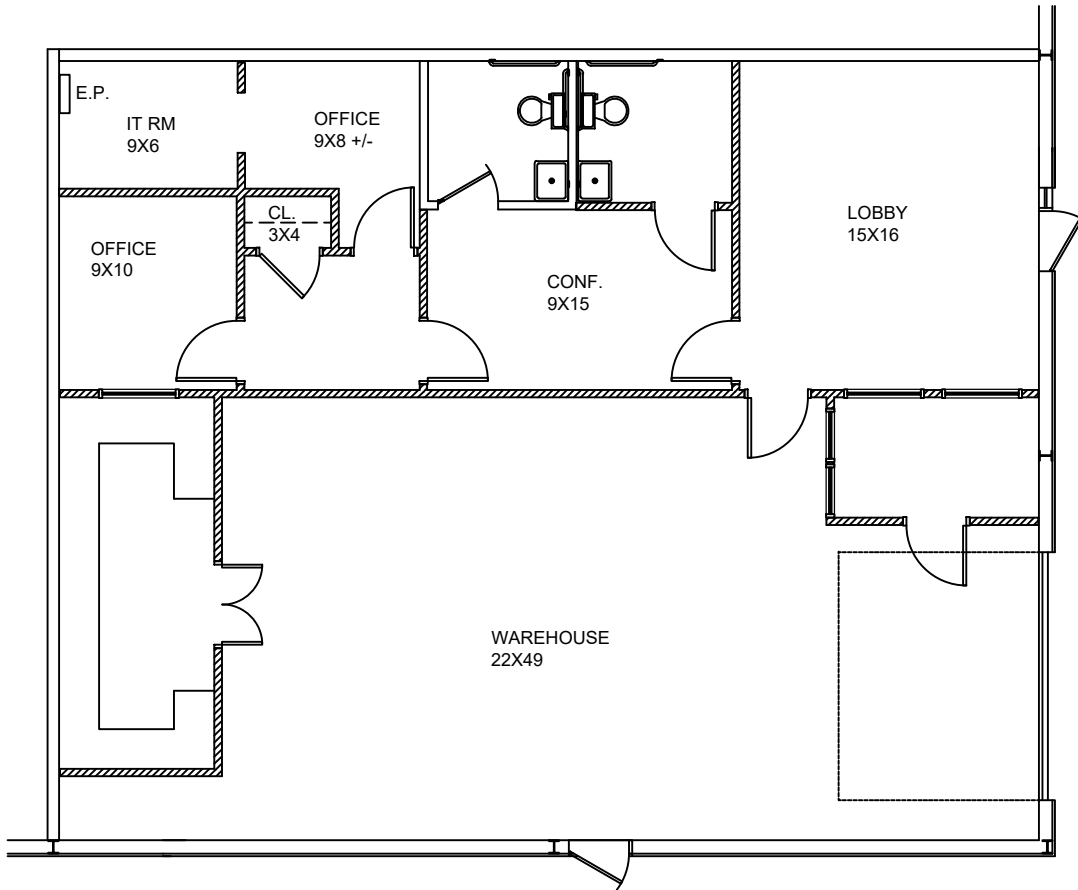

SCALE: N.T.S.

AS-BUILT PLAN--ENTIRE BUILDING TWO
13,400 RSF

RIVERWATCH
2917 RIVERWEST DRIVE
AUGUSTA, GA 30907

SCALE: N.T.S.

AS-BUILT PLAN--SUITES 201/203
4,440 RSF

RIVERWATCH
2917 RIVERWEST DRIVE
AUGUSTA, GA 30907

SCALE: N.T.S.

AS-BUILT PLAN--SUITE 202--2,268 RSF

RIVERWATCH
2917 RIVERWEST DRIVE
AUGUSTA, GA 30907

SCALE: N.T.S.

KEY PLAN

AS-BUILT PLAN--SUITE 204--2,155 RSF

RIVERWATCH
 2917 RIVERWEST DRIVE
 AUGUSTA, GA 30907

SCALE: N.T.S.

KEY PLAN

AS-BUILT PLAN--SUITE 205--2,155 RSF

RIVERWATCH
2917 RIVERWEST DRIVE
AUGUSTA, GA 30907

SCALE: N.T.S.

AS-BUILT PLAN--SUITE 206--2,382 RSF

RIVERWATCH
2917 RIVERWEST DRIVE
AUGUSTA, GA 30907