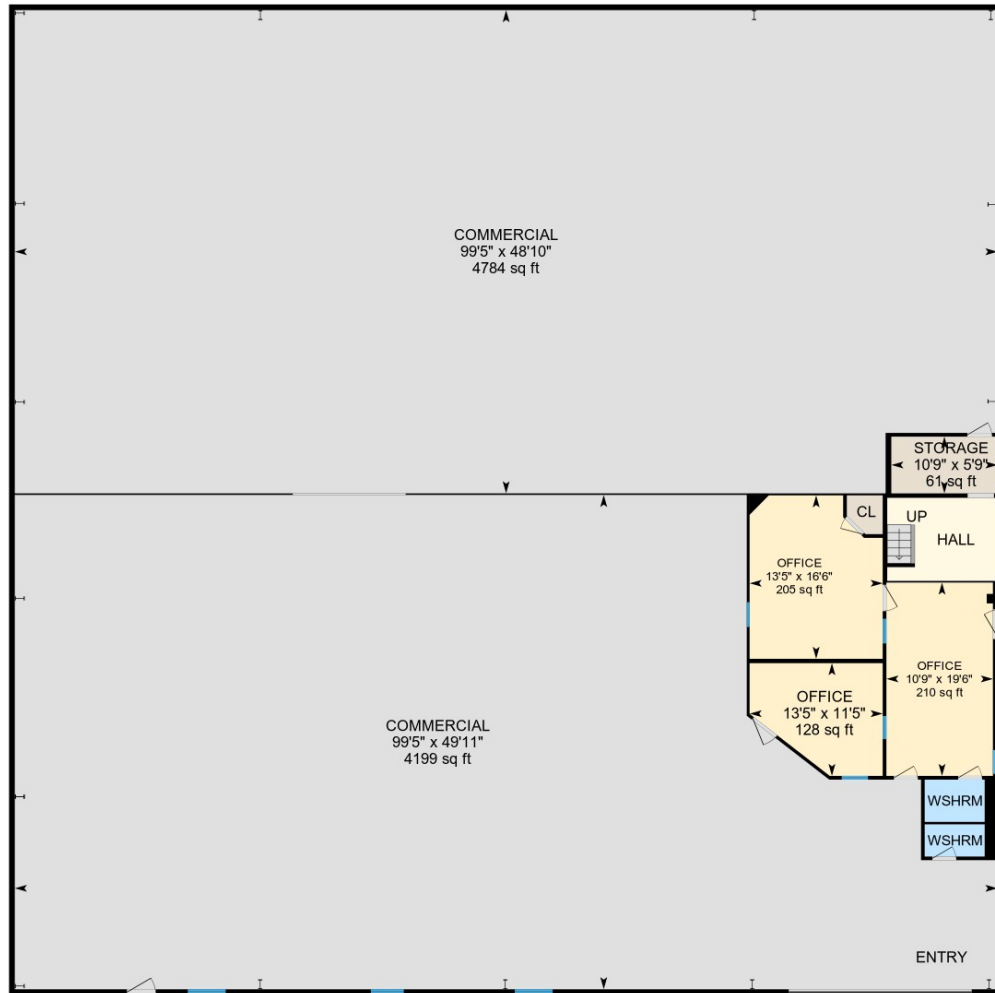

5 Woodland Dr, Asheville, NC

Main Floor Finished Area 10047.15 sq ft

PREPARED: 2026/03/11