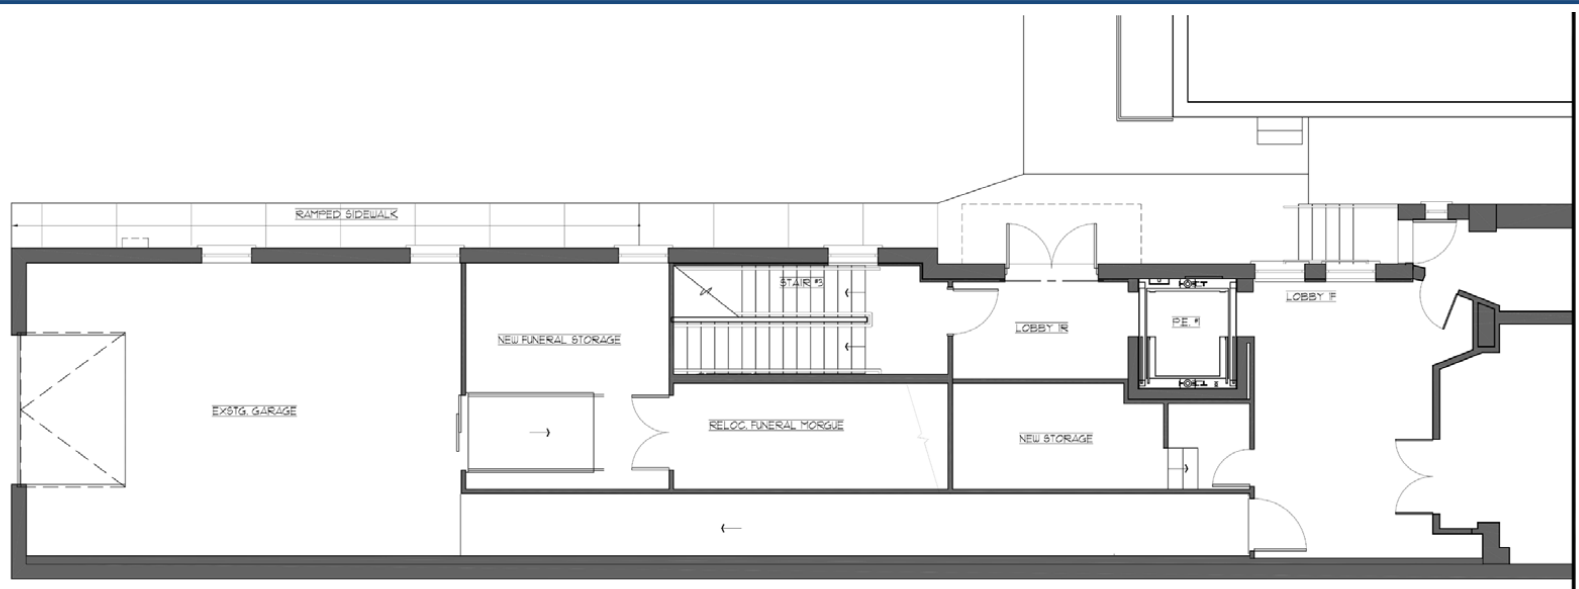

1 ENLARGED PARTIAL FIRST FL. PLAN - EAST
SCALE: 1/4" = 1'-0"

CONTINUED ON THIS SHEET 2

2 ENLARGED PARTIAL FIRST FL. PLAN - WEST
SCALE: 1/4" = 1'-0"

CONTINUED ON THIS SHEET 1

roche bobois PARIS

THE BAR

Citizens