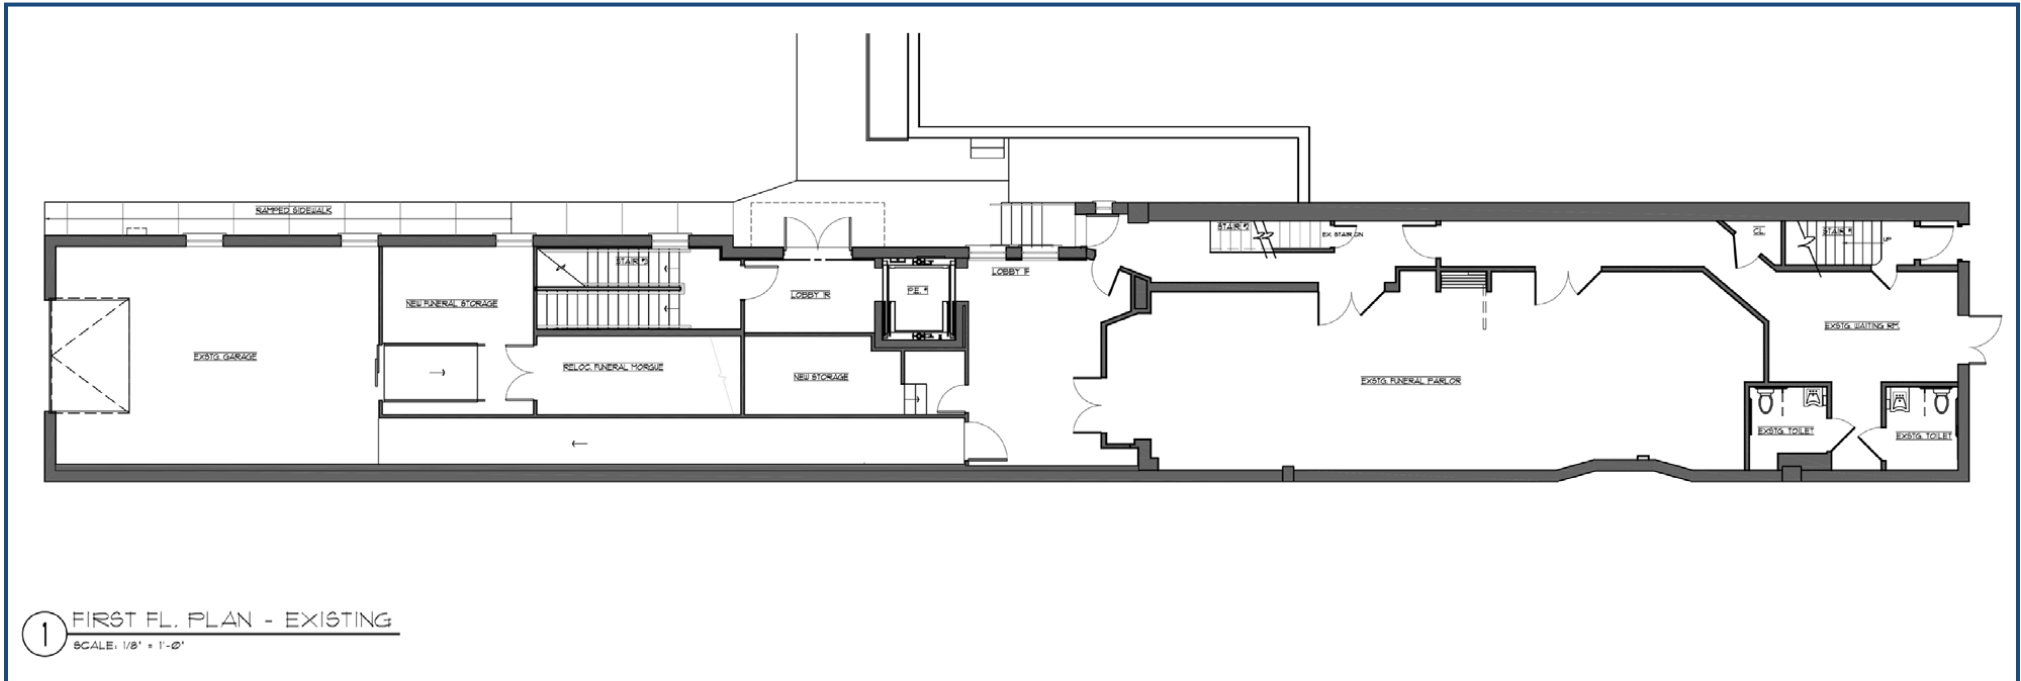

1 ENLARGED PARTIAL FIRST FL. PLAN - EAST
SCALE: 1/4" = 1'-0"

CONTINUED ON THIS SHEET 2

2 ENLARGED PARTIAL FIRST FL. PLAN - WEST
SCALE: 1/4" = 1'-0"

CONTINUED ON THIS SHEET 1

roche bobois PARIS

THE BAR

Citizens