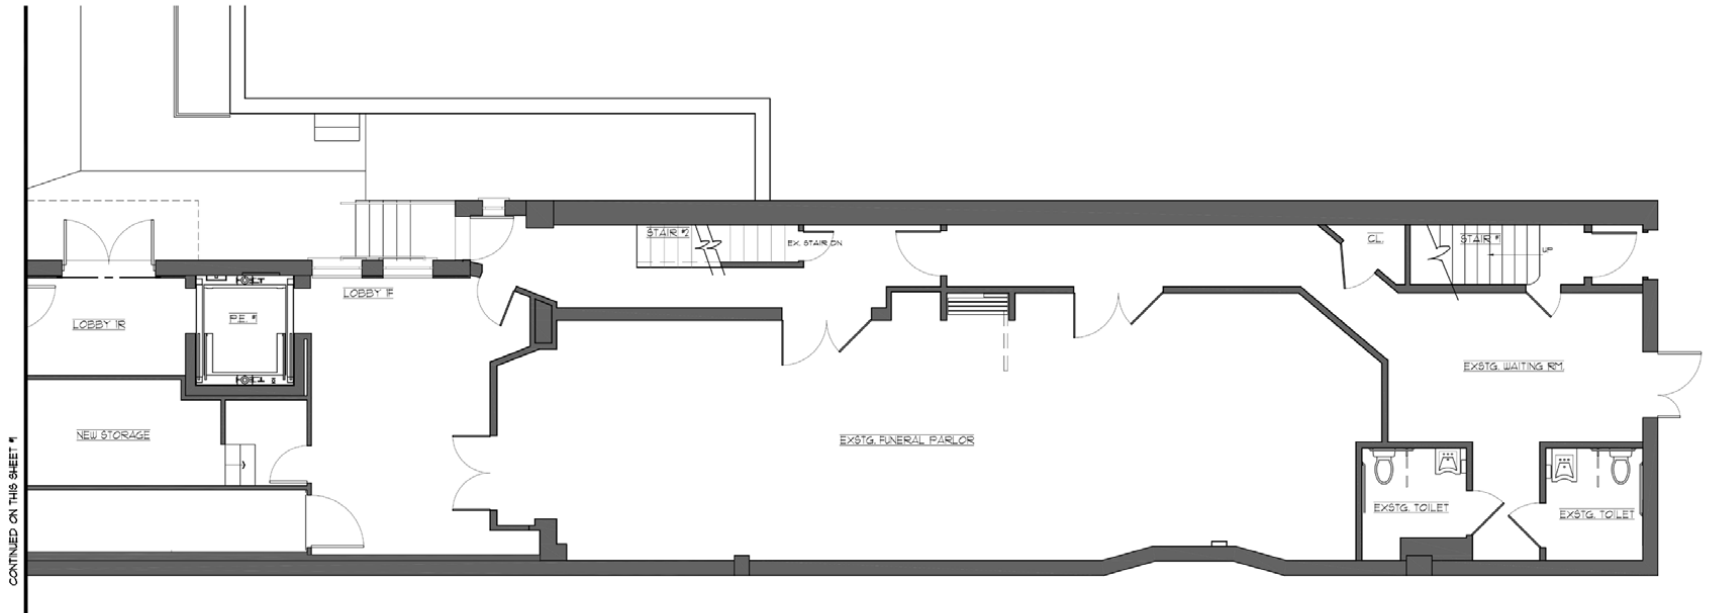

1 ENLARGED PARTIAL FIRST FL. PLAN - EAST
SCALE: 1/4" = 1'-0"

CONTINUED ON THIS SHEET 2

2 ENLARGED PARTIAL FIRST FL. PLAN - WEST
SCALE: 1/4" = 1'-0"

CONTINUED ON THIS SHEET 1

roche bobois PARIS

THE BAR

Citizens