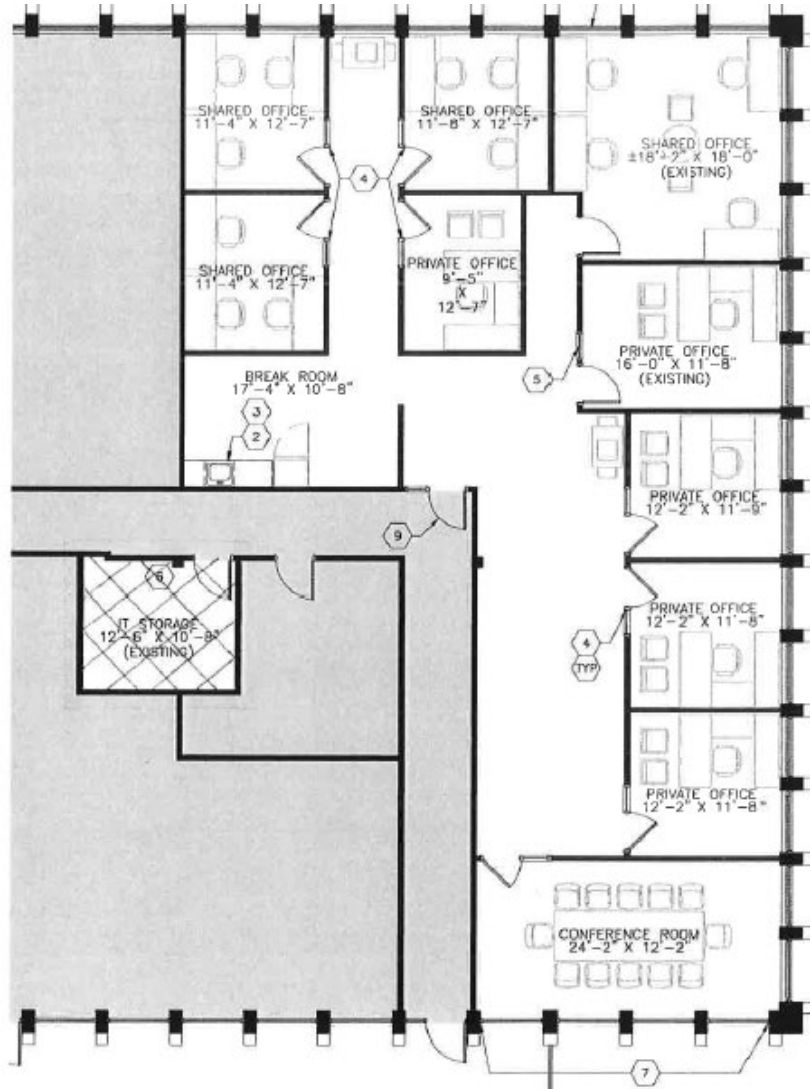

SUITE 108 | 3,793 SF

280 Shuman Blvd \ Naperville, IL

SPACE NOTES

- 8 Private Offices
- 12 Chair Conference Room
- Kitchenette

RYAN MOEN, SIOR
630.480.6346
RMoen@VersaRES.com

TOBY GARDNER
630.480.6017
TGardner@VersaRES.com