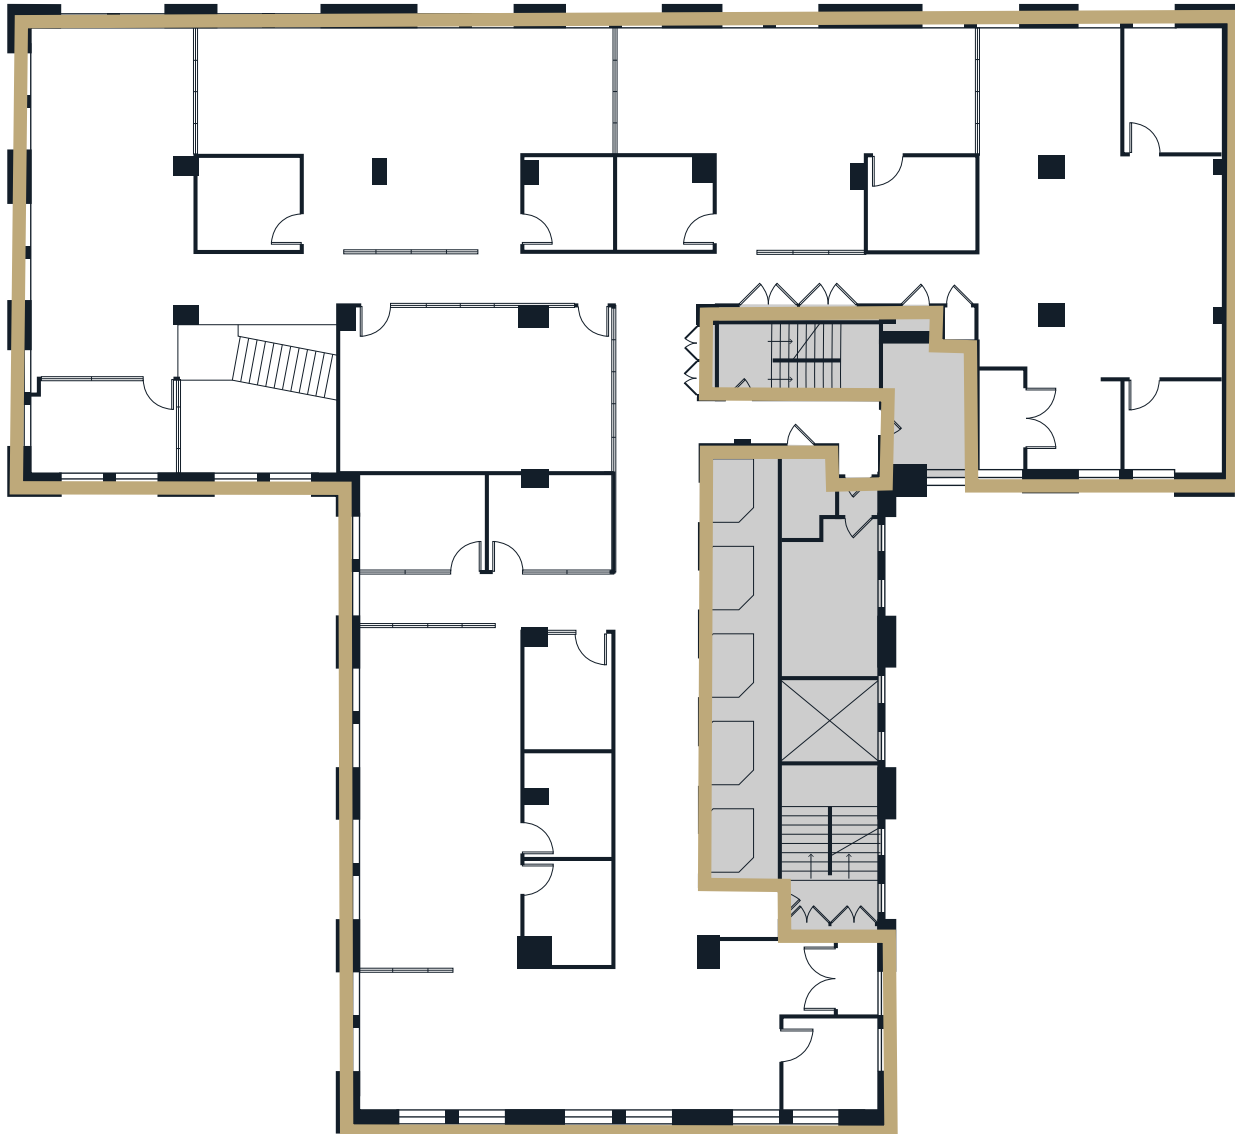

SEATTLE TOWER

1218 3RD AVENUE · SEATTLE, WA 98101

FLOOR 7

8,562 RSF

Available immediately

VIRTUAL TOUR

CLICK TO VIEW

NORTH