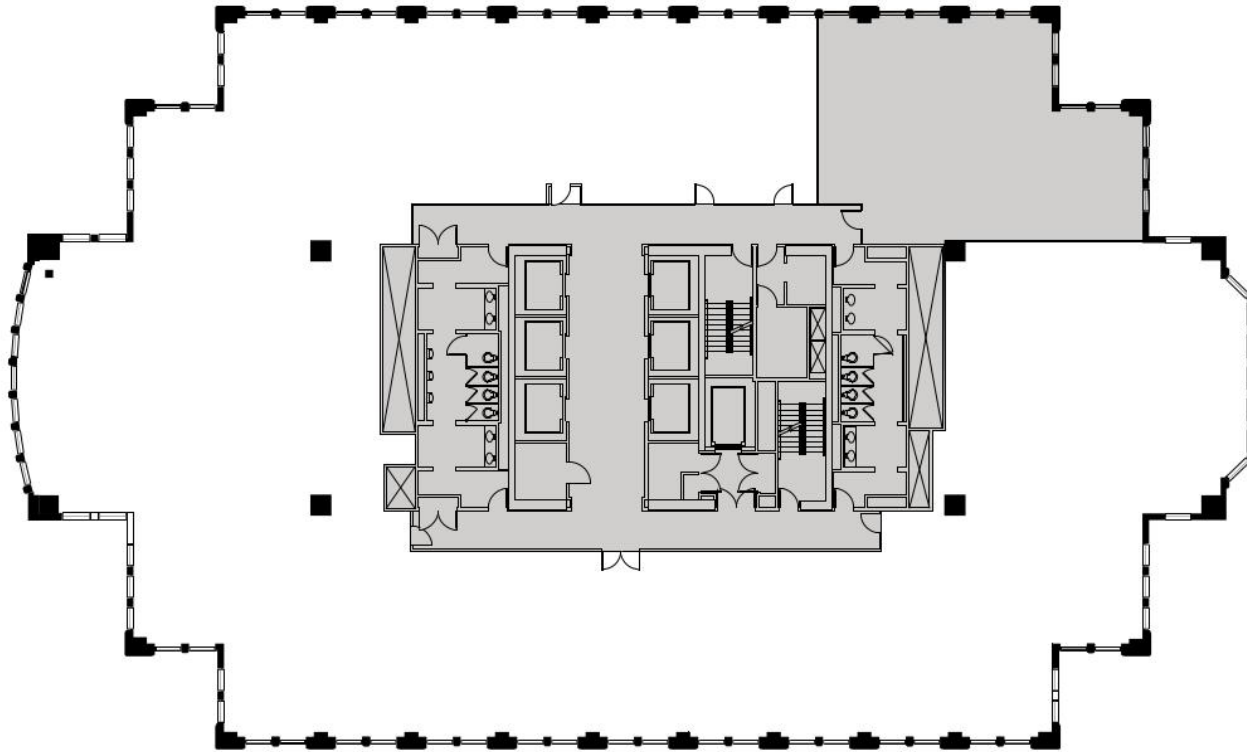

Floor Plan

30th Floor | Suite 3000 | 16,486 RSF

Mason Taylor
+1 312 470 2337
mason.taylor@cushwake.com

Karoline Eigel
+1 312 470 2302
karoline.eigel@cushwake.com

Paige Krueger
+1 949 554 9643
paige.krueger@cushwake.com

 **NBC
TOWER**