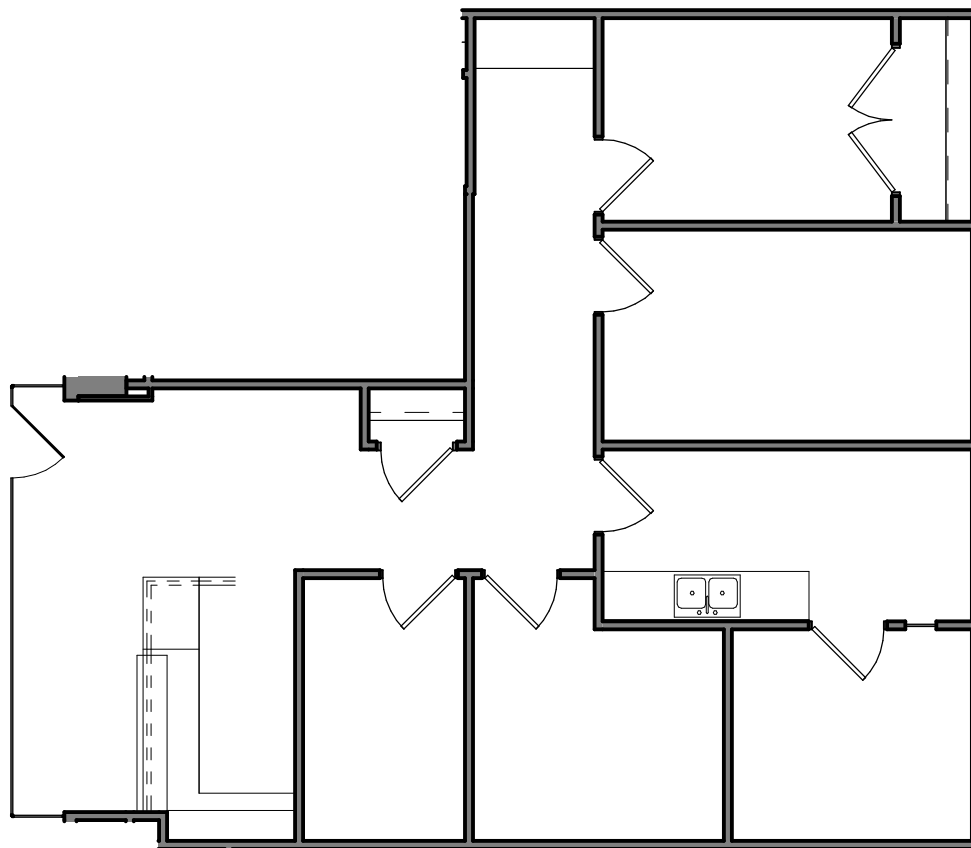

LASALLE PLAZA

Minneapolis, Minnesota

SUITE 0216 - SUITE AS-BUILT PLAN (1,085 RSF)

1/8" = 1'-0"

NELSON
Issue Date: 09/05/2023

For Information, Contact:
Brent Jacobson: 612-355-2609
Ben Krsnak: 612-355-2608
Julie Yeazle: 612-817-6315

FLOOR 2