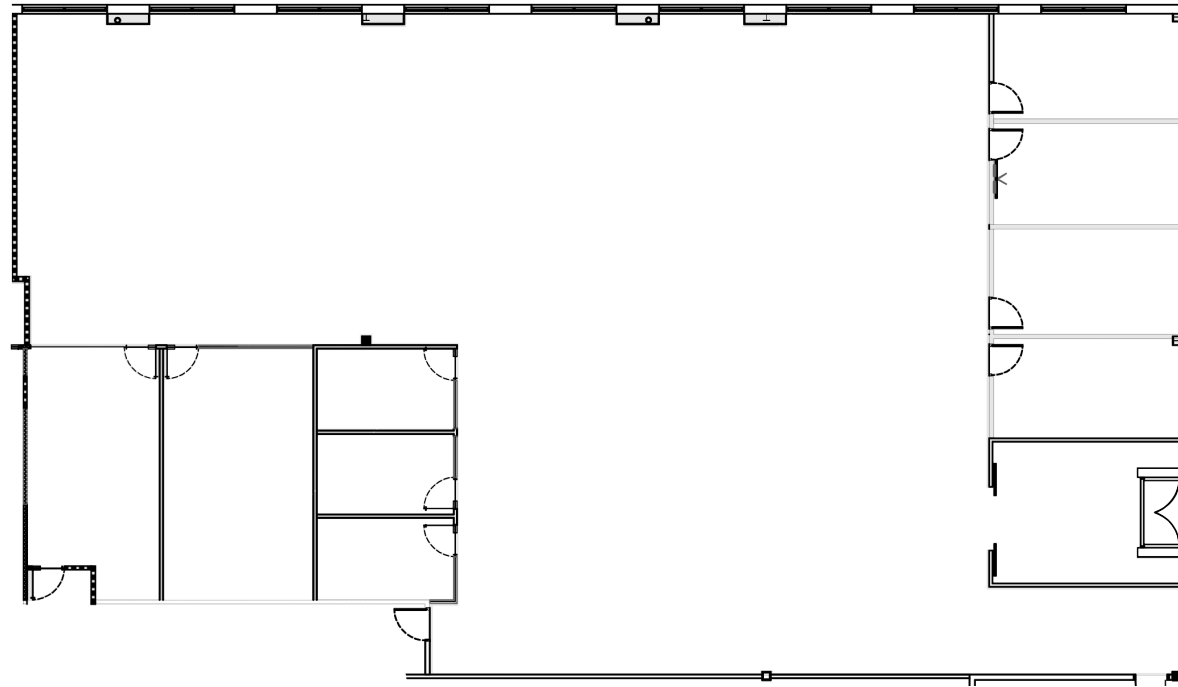

200 REGENCY

Suite 120 | 7,198 RSF

[View Matterport](#)

Dock High
Loading & Storage

Key Plan

Contact Us

Kim Kendall SIOR | CCIM
Senior Vice President
+1 704 973 7206
kim.kendall@colliers.com

Dorsey Zaharis
Senior Vice President
+1 704 973 7209
dorsey.zaharis@colliers.com