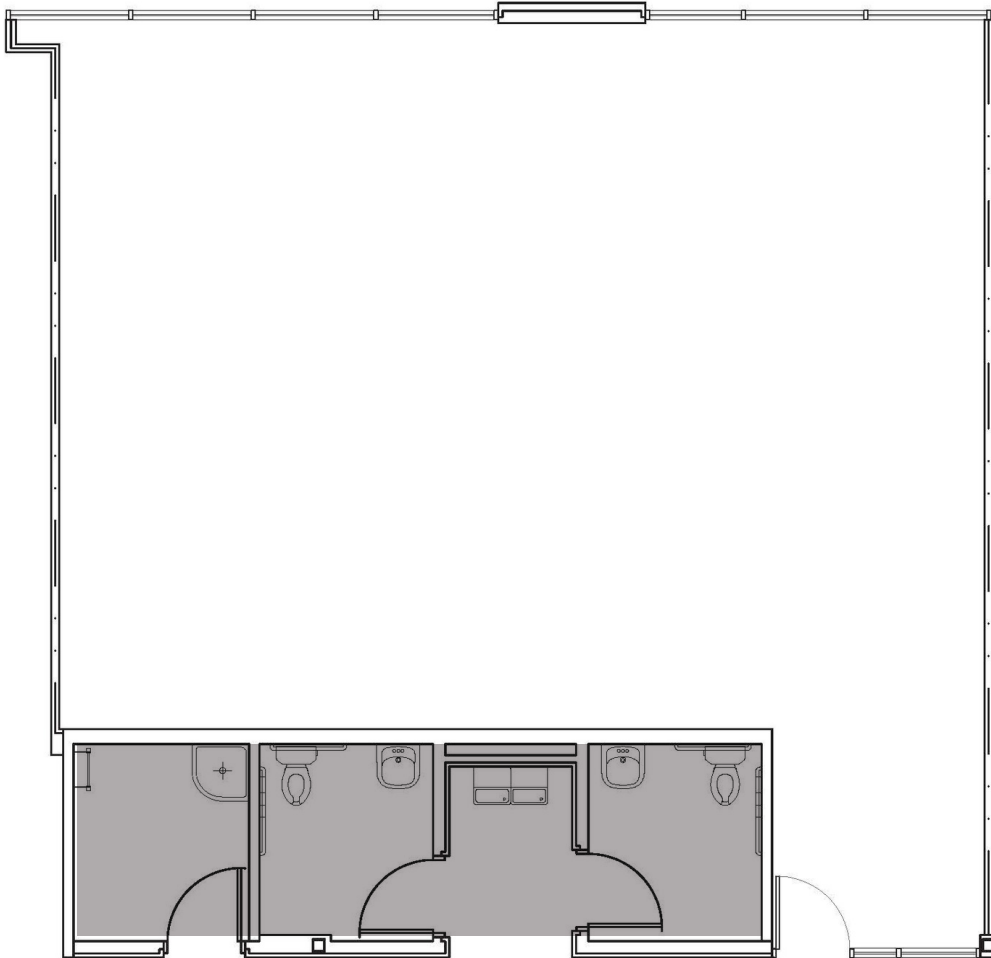

SUITE 204

1,533 SF

AVAILABLE

Leasing by

PERRY GABUZZI, CCIM
602.513.5116
perry.gabuzzi@kidder.com

RACHAEL THOMPSON
602.513.5122
rachael.thompson@kidder.com