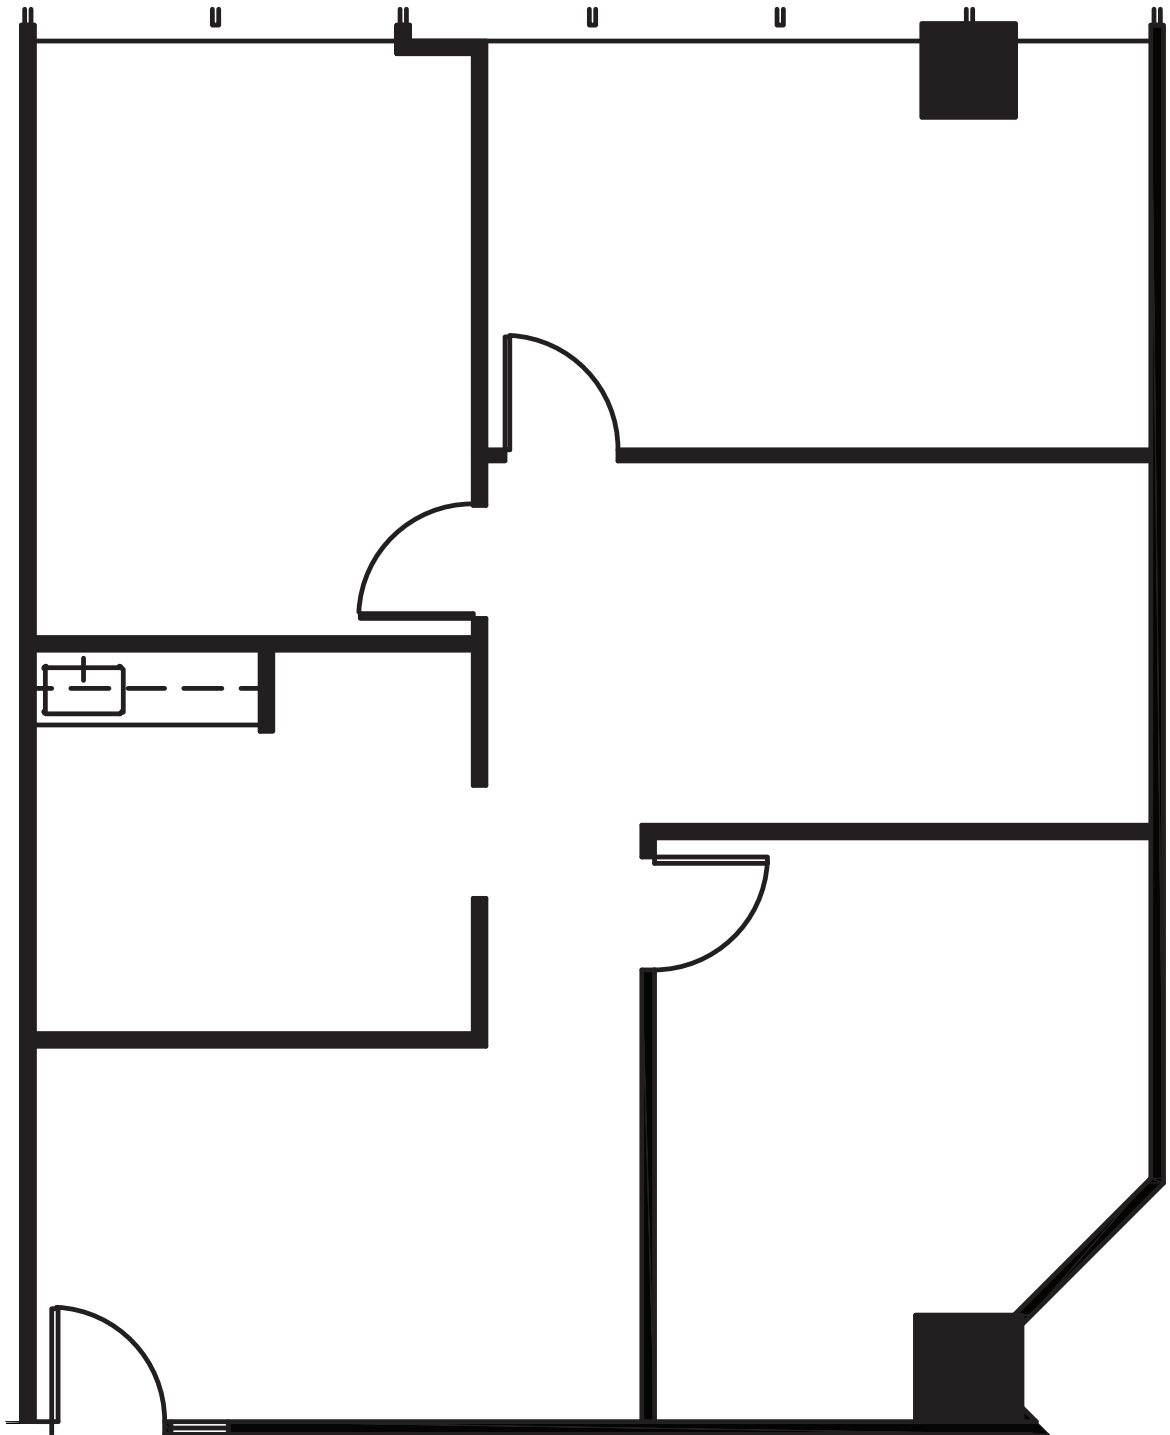

# UPTOWN TOWER

4144 NORTH CENTRAL EXPY, DALLAS, TEXAS 75204

SUITE 240 - 1,370 RSF

**Erik Blais**  
972.776.7150  
eblais@bradford.com

**Richmond Collinsworth**  
972.776.7041  
rcollinsworth@bradford.com

**Bradford Commercial Real Estate Services**  
www.bradford.com