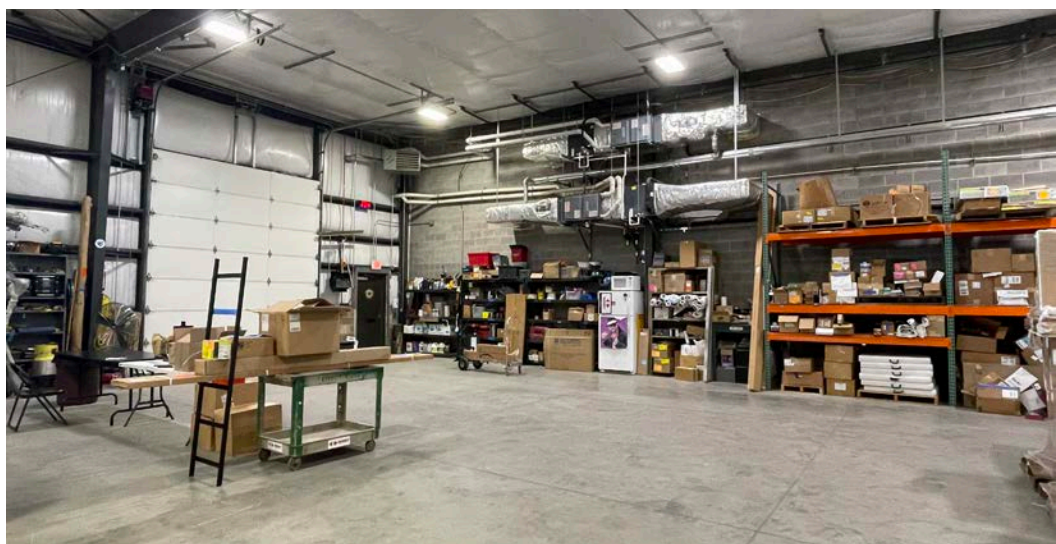

AVAILABLE WHSE SF

Step into a modern industrial space designed to meet the demands of today's businesses! With impressive ceiling heights ranging from 17'8" to 19'7", this facility offers exceptional vertical clearance for diverse industrial operations. Equipped with three (3) oversized 12'x14' drive-in doors and a robust 400A/208V/3P power supply, this property is ready to handle your most demanding projects.

The newly renovated office space shines with a sleek, contemporary design and premium amenities, creating a productive and comfortable environment for your team.

Strategically located near the Jennings Freeway (Ohio 176), I-480, and I-77, this 2020-built facility combines cutting-edge functionality with unbeatable accessibility in a low-tax community. Elevate your business—schedule a tour today!

## BUILDING SPECIFICATIONS

YEAR BUILT:	2020
CONSTRUCTION:	Brick/Block/Metal
ROOF:	Standing Seam Metal
HEAT:	OHD Gas
A/C:	HVAC - Office Only
CEILING HEIGHT:	17'8" - 19'7"
DRIVE-IN DOORS:	Three (3) - 12'x14'
POWER:	400A / 208V / 3P
ZONING:	Limited Industrial
PARKING:	±15

# WAREHOUSE PHOTOS