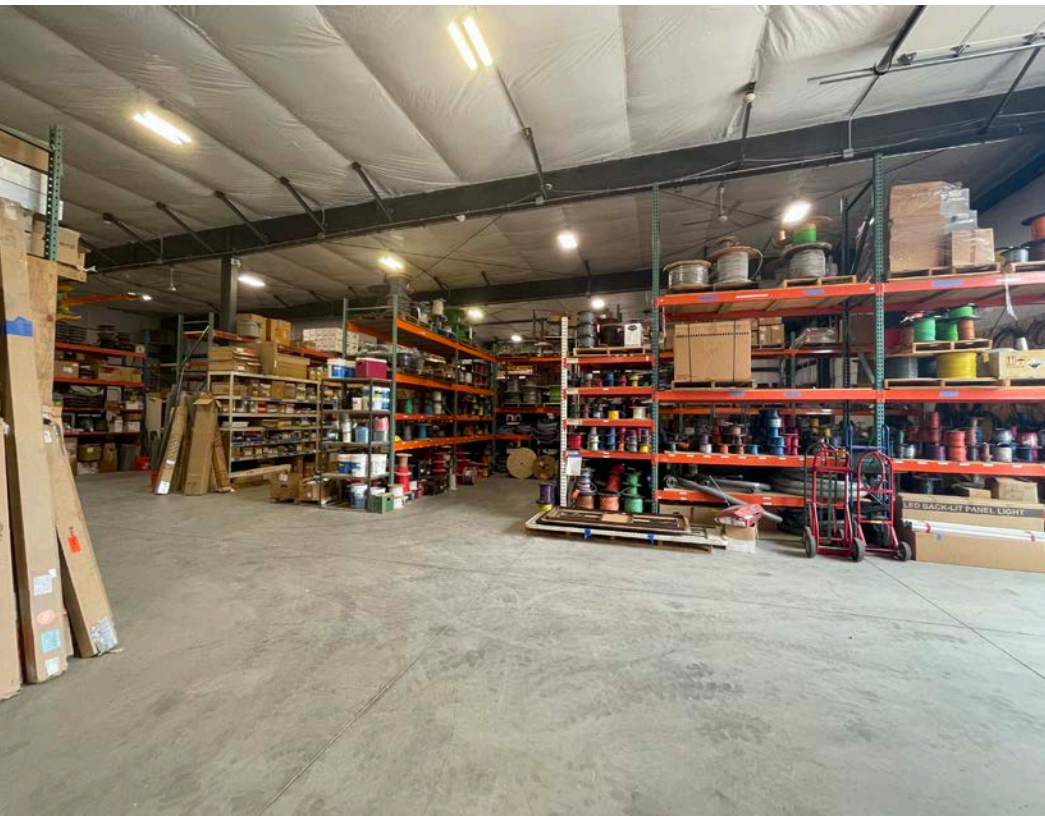

AVAILABLE WHSE SF

Step into a modern industrial space designed to meet the demands of today's businesses! With impressive ceiling heights ranging from 17'8" to 19'7", this facility offers exceptional vertical clearance for diverse industrial operations. Equipped with three (3) oversized 12'x14' drive-in doors and a robust 400A/208V/3P power supply, this property is ready to handle your most demanding projects.

The newly renovated office space shines with a sleek, contemporary design and premium amenities, creating a productive and comfortable environment for your team.

Strategically located near the Jennings Freeway (Ohio 176), I-480, and I-77, this 2020-built facility combines cutting-edge functionality with unbeatable accessibility in a low-tax community. Elevate your business—schedule a tour today!

## BUILDING SPECIFICATIONS

YEAR BUILT:	2020
CONSTRUCTION:	Brick/Block/Metal
ROOF:	Standing Seam Metal
HEAT:	OHD Gas
A/C:	HVAC - Office Only
CEILING HEIGHT:	17'8" - 19'7"
DRIVE-IN DOORS:	Three (3) - 12'x14'
POWER:	400A / 208V / 3P
ZONING:	Limited Industrial
PARKING:	±15

# WAREHOUSE PHOTOS