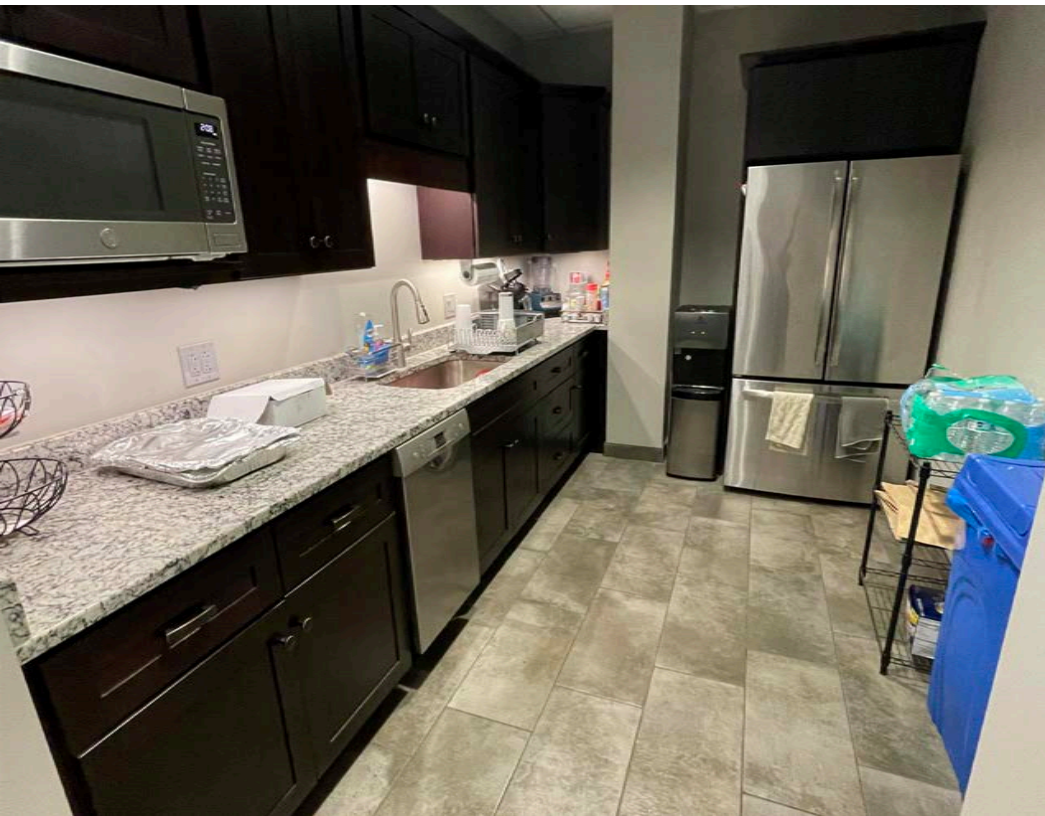

OFFICE PHOTOS