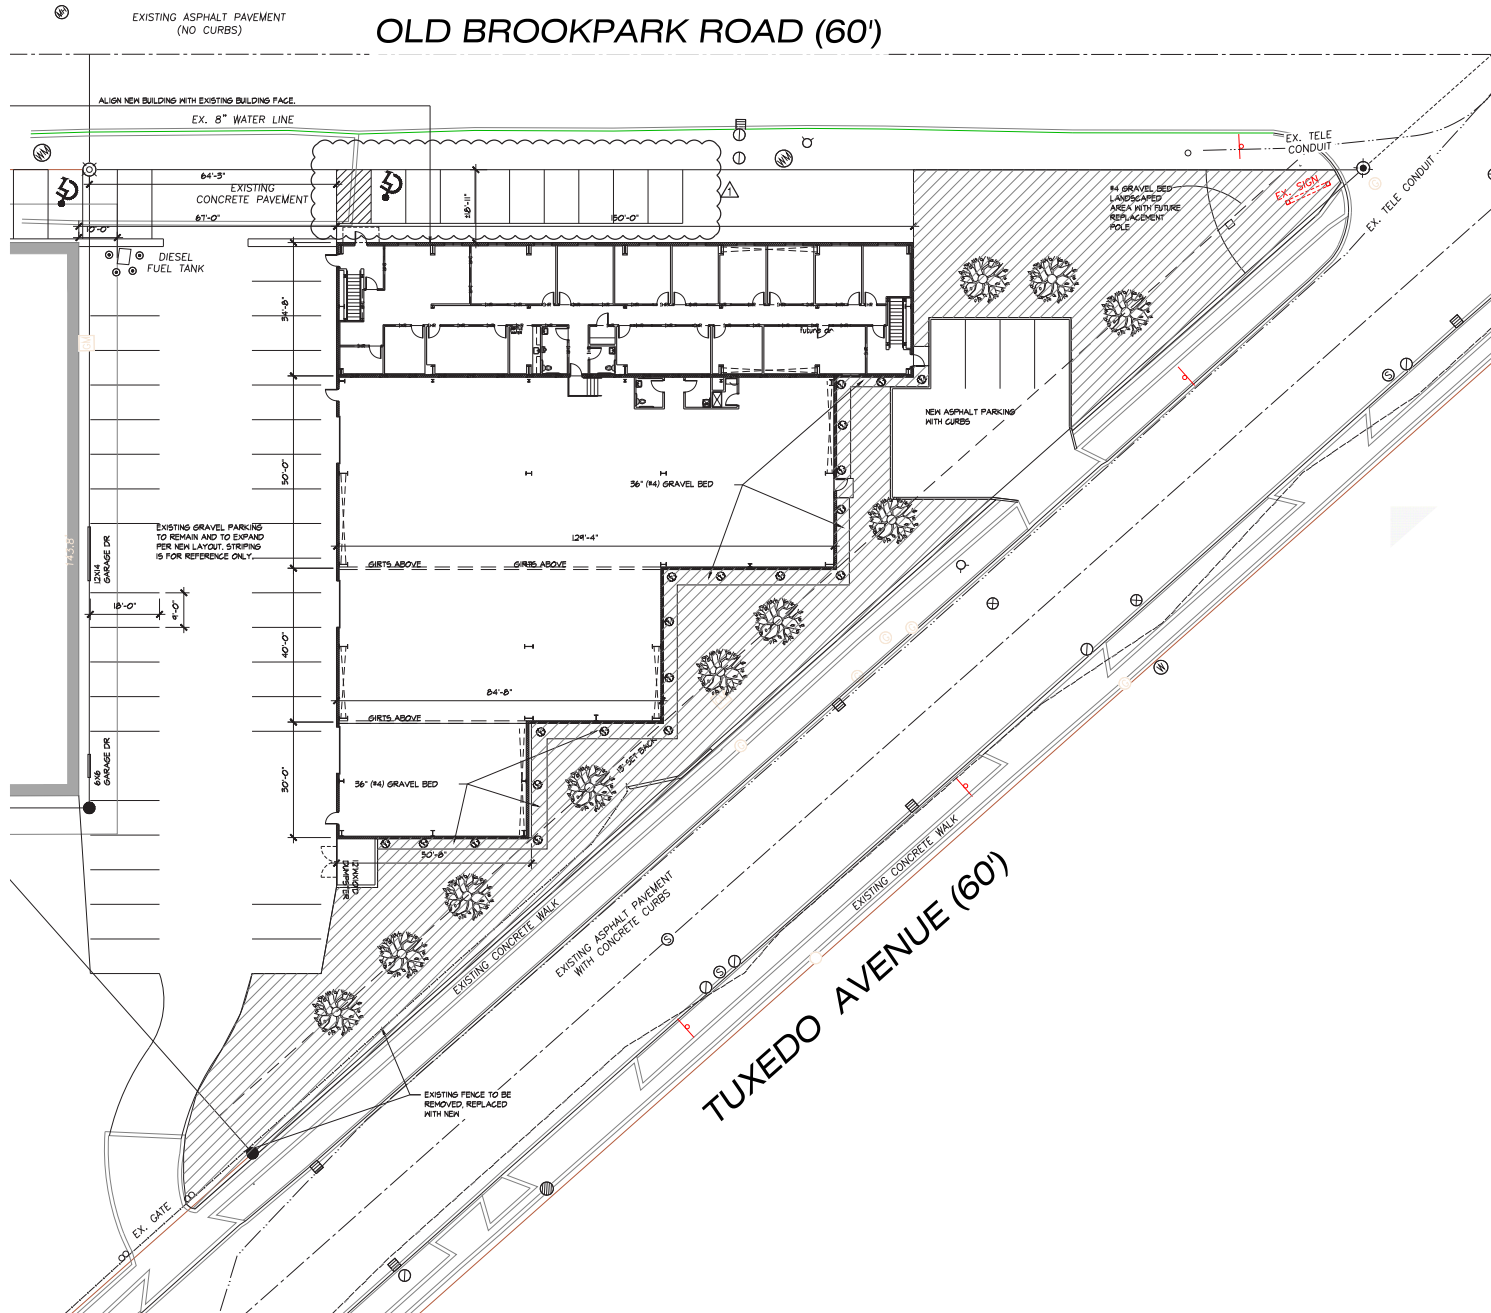

AVAILABLE WHSE SF

Step into a modern industrial space designed to meet the demands of today's businesses! With impressive ceiling heights ranging from 17'8" to 19'7", this facility offers exceptional vertical clearance for diverse industrial operations. Equipped with three (3) oversized 12'x14' drive-in doors and a robust 400A/208V/3P power supply, this property is ready to handle your most demanding projects.

The newly renovated office space shines with a sleek, contemporary design and premium amenities, creating a productive and comfortable environment for your team.

Strategically located near the Jennings Freeway (Ohio 176), I-480, and I-77, this 2020-built facility combines cutting-edge functionality with unbeatable accessibility in a low-tax community. Elevate your business—schedule a tour today!

## BUILDING SPECIFICATIONS

YEAR BUILT:	2020
CONSTRUCTION:	Brick/Block/Metal
ROOF:	Standing Seam Metal
HEAT:	OHD Gas
A/C:	HVAC - Office Only
CEILING HEIGHT:	17'8" - 19'7"
DRIVE-IN DOORS:	Three (3) - 12'x14'
POWER:	400A / 208V / 3P
ZONING:	Limited Industrial
PARKING:	±15

# SITE PLAN