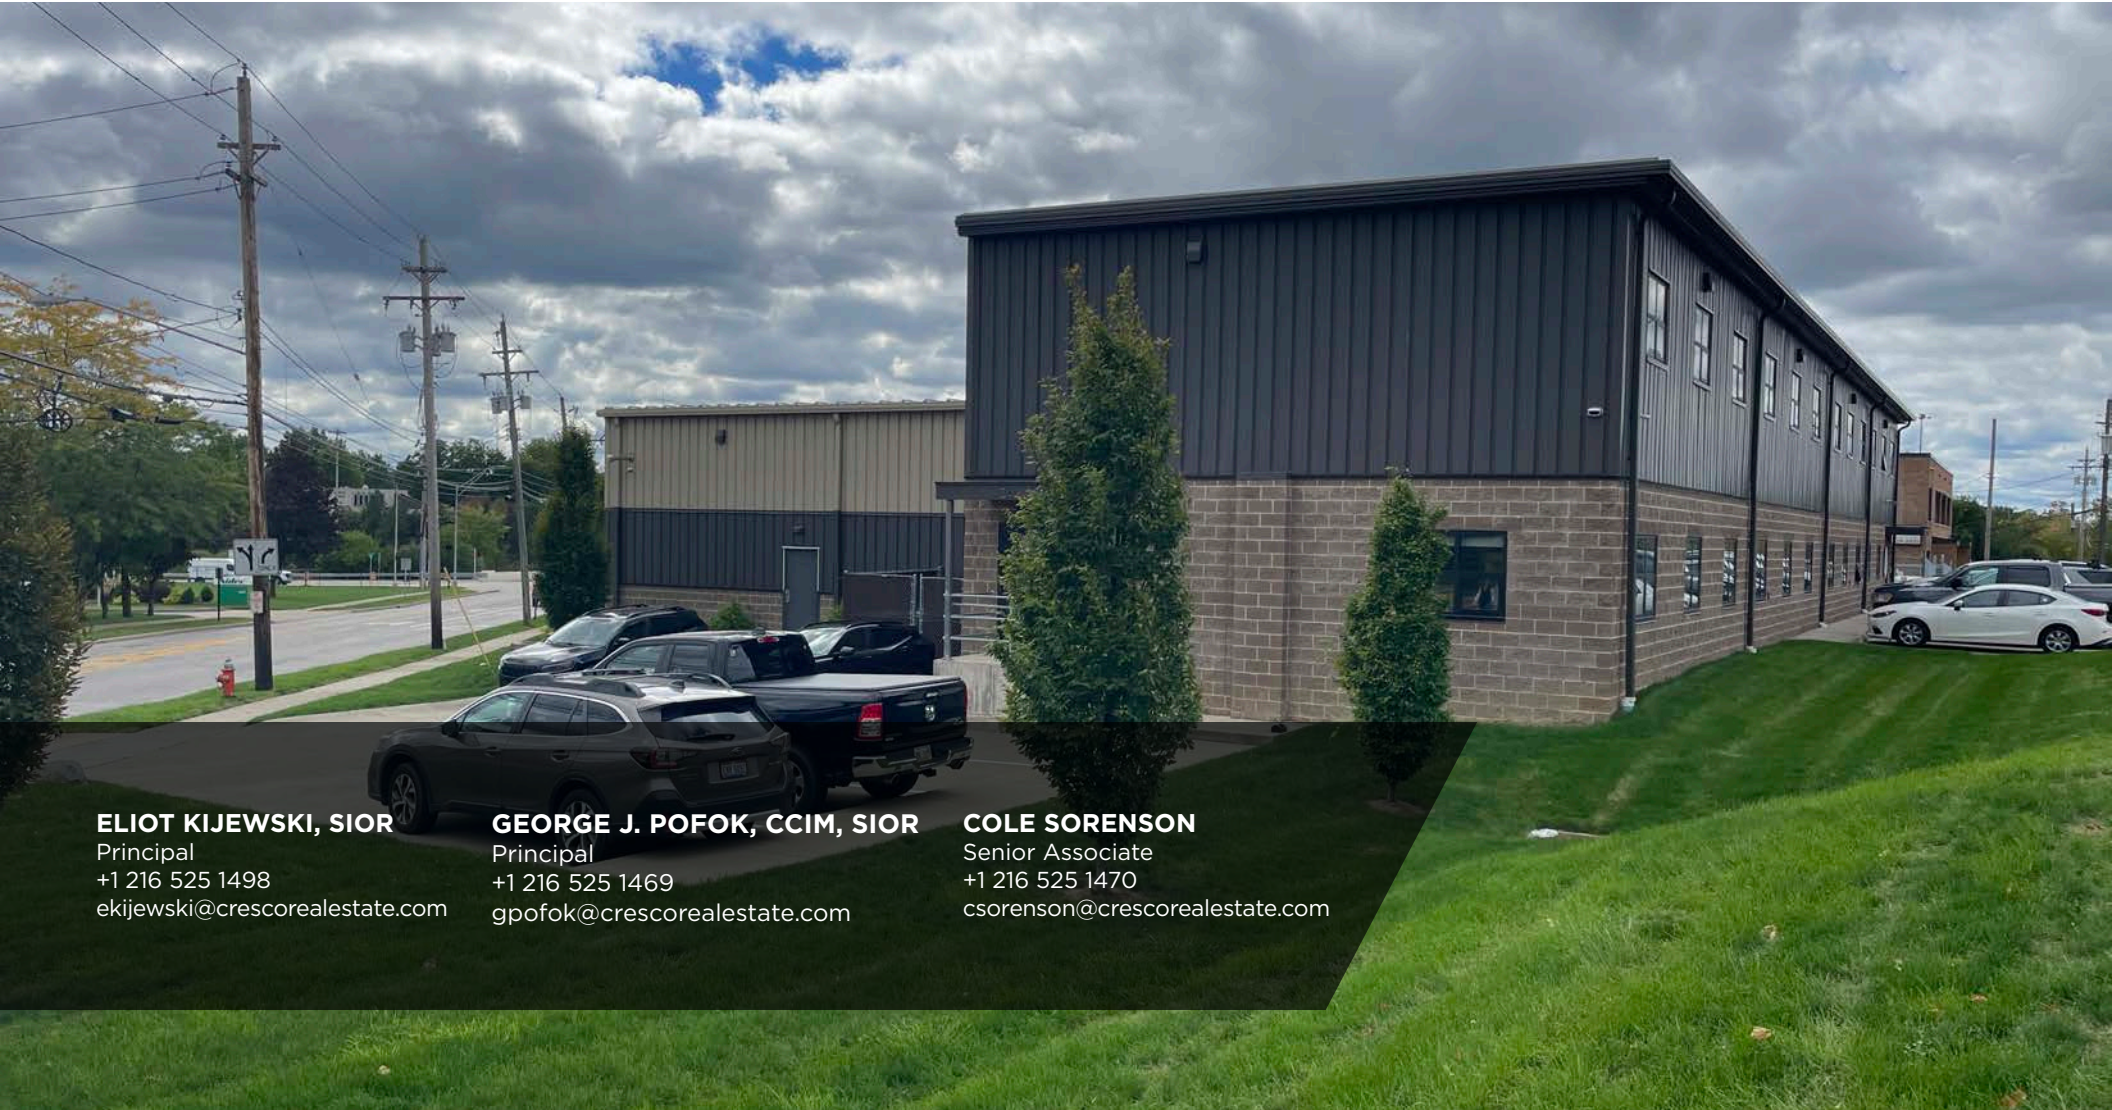

ELIOT KIJEWski, SIOR
Principal
+1 216 525 1498
ekijewski@crescorealestate.com

GEORGE J. POFOK, CCIM, SIOR
Principal
+1 216 525 1469
gpofok@crescorealestate.com

COLE SORENSON
Senior Associate
+1 216 525 1470
csorensen@crescorealestate.com