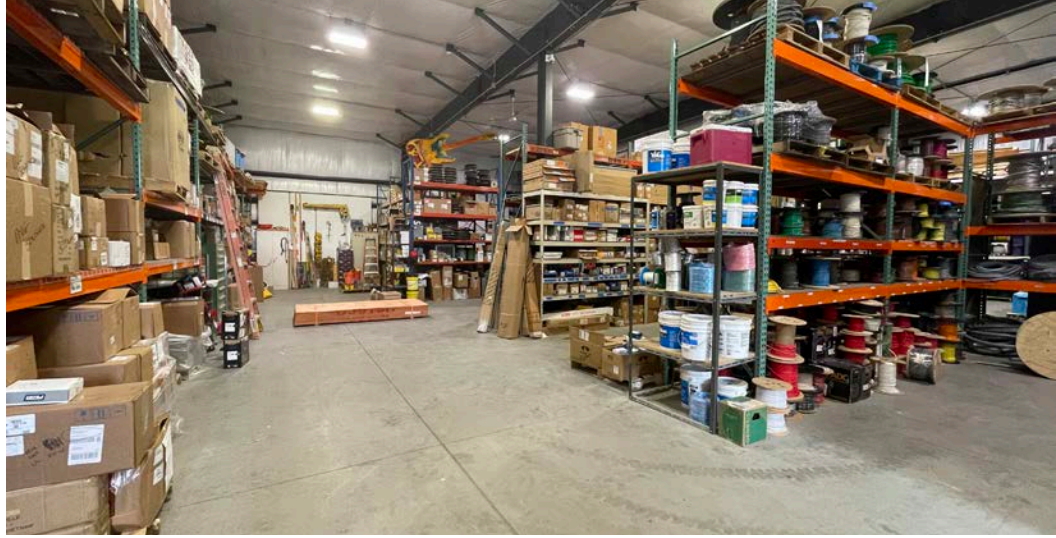

AVAILABLE WHSE SF

Step into a modern industrial space designed to meet the demands of today's businesses! With impressive ceiling heights ranging from 17'8" to 19'7", this facility offers exceptional vertical clearance for diverse industrial operations. Equipped with three (3) oversized 12'x14' drive-in doors and a robust 400A/208V/3P power supply, this property is ready to handle your most demanding projects.

The newly renovated office space shines with a sleek, contemporary design and premium amenities, creating a productive and comfortable environment for your team.

Strategically located near the Jennings Freeway (Ohio 176), I-480, and I-77, this 2020-built facility combines cutting-edge functionality with unbeatable accessibility in a low-tax community. Elevate your business—schedule a tour today!

## BUILDING SPECIFICATIONS

YEAR BUILT:	2020
CONSTRUCTION:	Brick/Block/Metal
ROOF:	Standing Seam Metal
HEAT:	OHD Gas
A/C:	HVAC - Office Only
CEILING HEIGHT:	17'8" - 19'7"
DRIVE-IN DOORS:	Three (3) - 12'x14'
POWER:	400A / 208V / 3P
ZONING:	Limited Industrial
PARKING:	±15

# WAREHOUSE PHOTOS