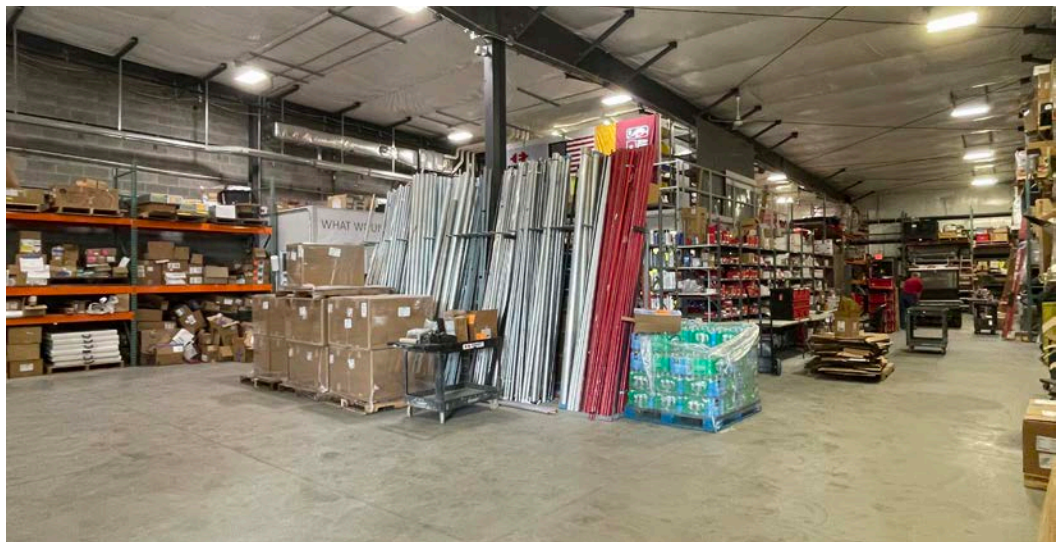

AVAILABLE WHSE SF

Step into a modern industrial space designed to meet the demands of today's businesses! With impressive ceiling heights ranging from 17'8" to 19'7", this facility offers exceptional vertical clearance for diverse industrial operations. Equipped with three (3) oversized 12'x14' drive-in doors and a robust 400A/208V/3P power supply, this property is ready to handle your most demanding projects.

The newly renovated office space shines with a sleek, contemporary design and premium amenities, creating a productive and comfortable environment for your team.

Strategically located near the Jennings Freeway (Ohio 176), I-480, and I-77, this 2020-built facility combines cutting-edge functionality with unbeatable accessibility in a low-tax community. Elevate your business—schedule a tour today!

## BUILDING SPECIFICATIONS

YEAR BUILT:	2020
CONSTRUCTION:	Brick/Block/Metal
ROOF:	Standing Seam Metal
HEAT:	OHD Gas
A/C:	HVAC - Office Only
CEILING HEIGHT:	17'8" - 19'7"
DRIVE-IN DOORS:	Three (3) - 12'x14'
POWER:	400A / 208V / 3P
ZONING:	Limited Industrial
PARKING:	±15

# WAREHOUSE PHOTOS