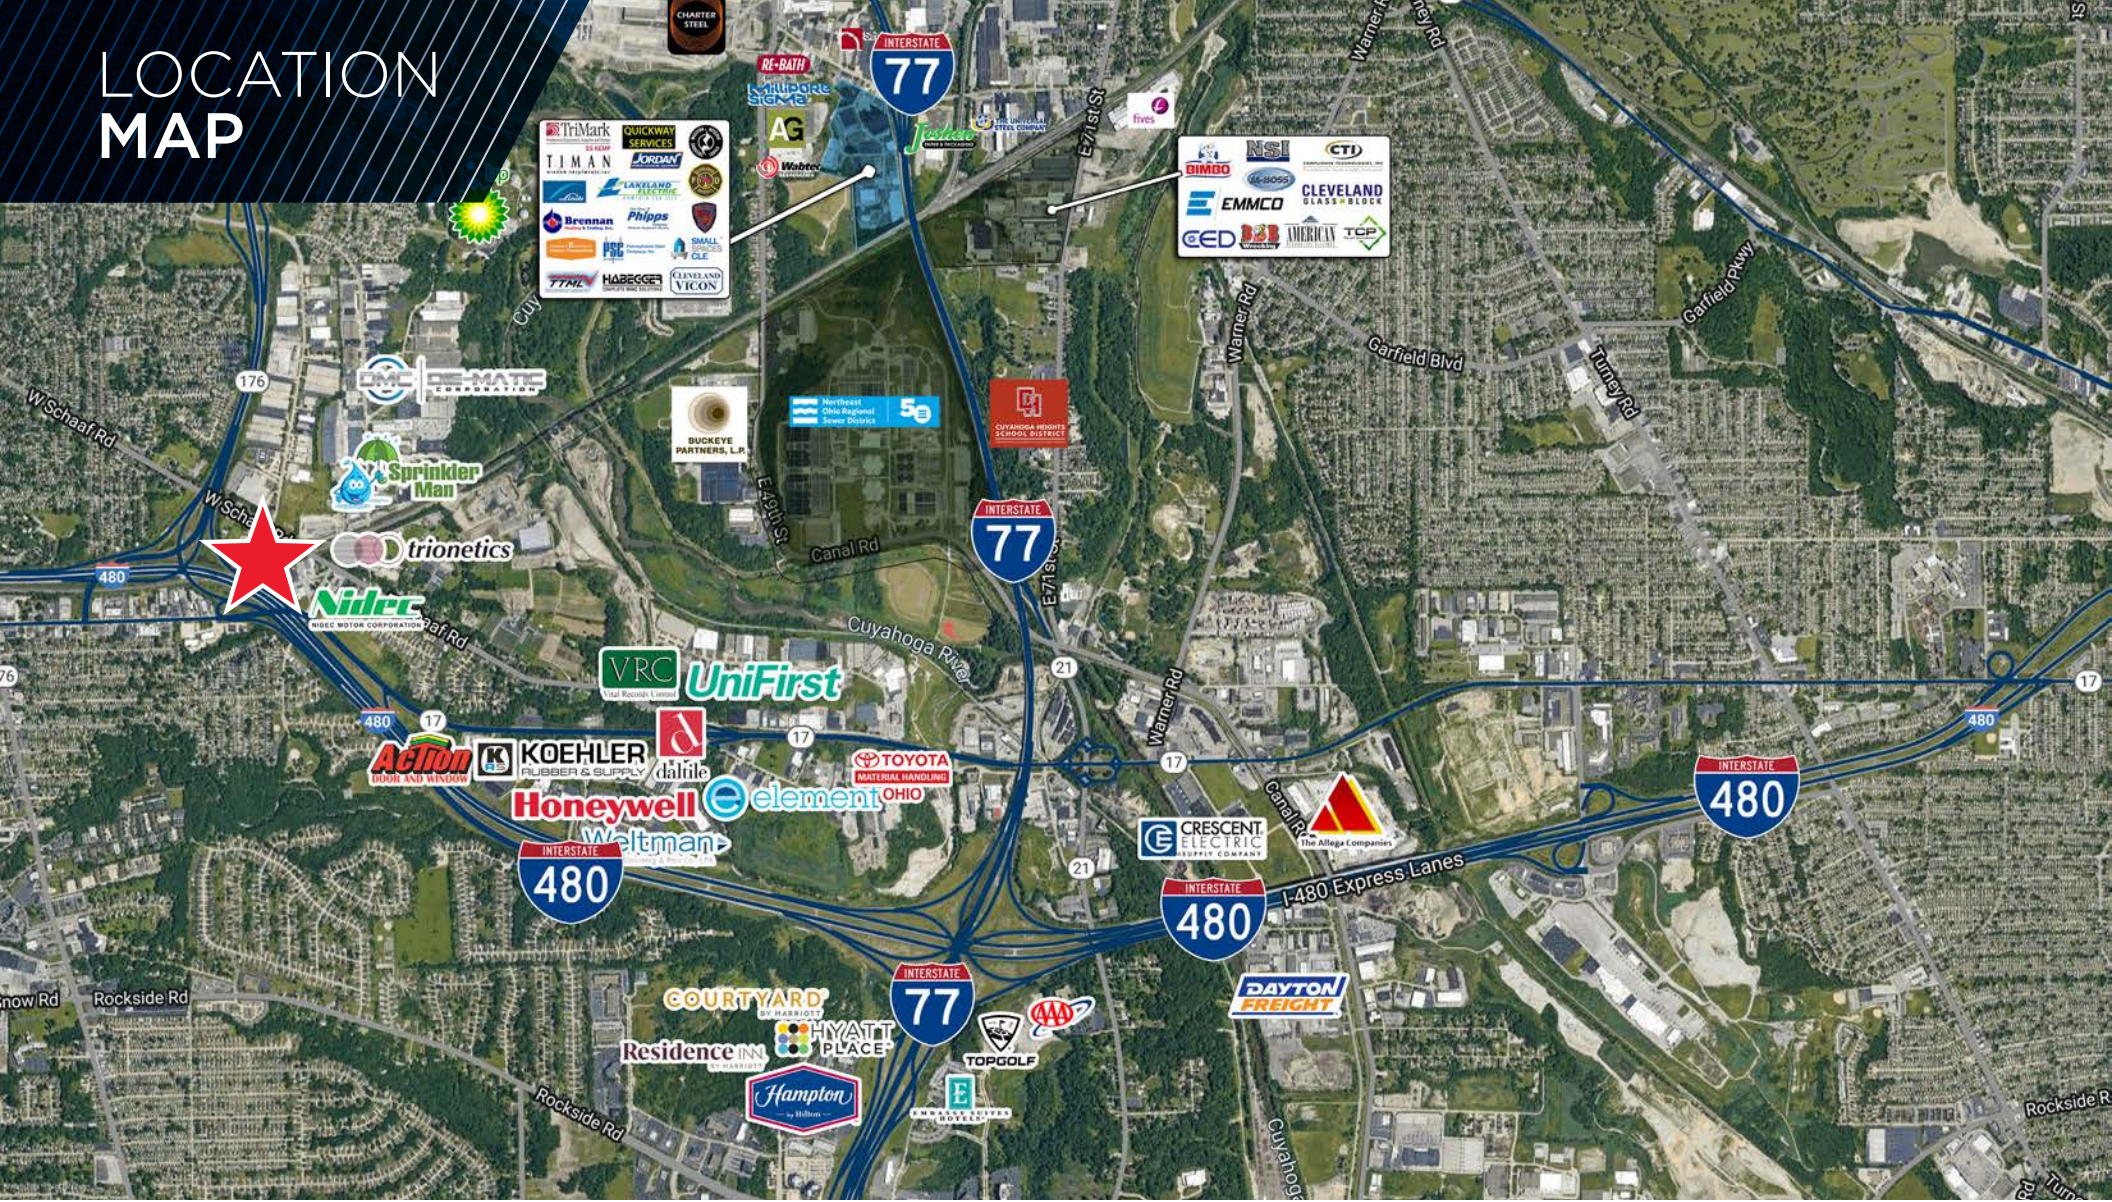

The newly renovated office space shines with a sleek, contemporary design and premium amenities, creating a productive and comfortable environment for your team.

Strategically located near the Jennings Freeway (Ohio 176), I-480, and I-77, this 2020-built facility combines cutting-edge functionality with unbeatable accessibility in a low-tax community. Elevate your business—schedule a tour today!

# SITE PLAN

# LOCATION MAP

Easy Access to the Jennings Freeway (Ohio 176), I-480 & I-77

**ELIOT KIJEWski, SIOR**  
Principal  
+1 216 525 1498  
ekijewski@crescorealestate.com

**GEORGE J. POFOK, CCIM, SIOR**  
Principal  
+1 216 525 1469  
gpofok@crescorealestate.com