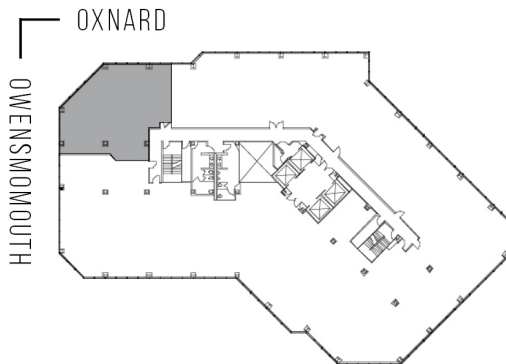

21550 OXNARD STREET

WARNER CENTER TOWER - II

SUITE 940 | 2,259 RSF
WOODLAND HILLS

AS-BUILT CONFIGURATION

OFFICES:	5
CONFERENCE ROOM:	1
RECEPTION:	1
KITCHEN:	1

ADJUSTED FOR SOCIAL DISTANCING
NOT TO SCALE
FURNITURE NOT INCLUDED