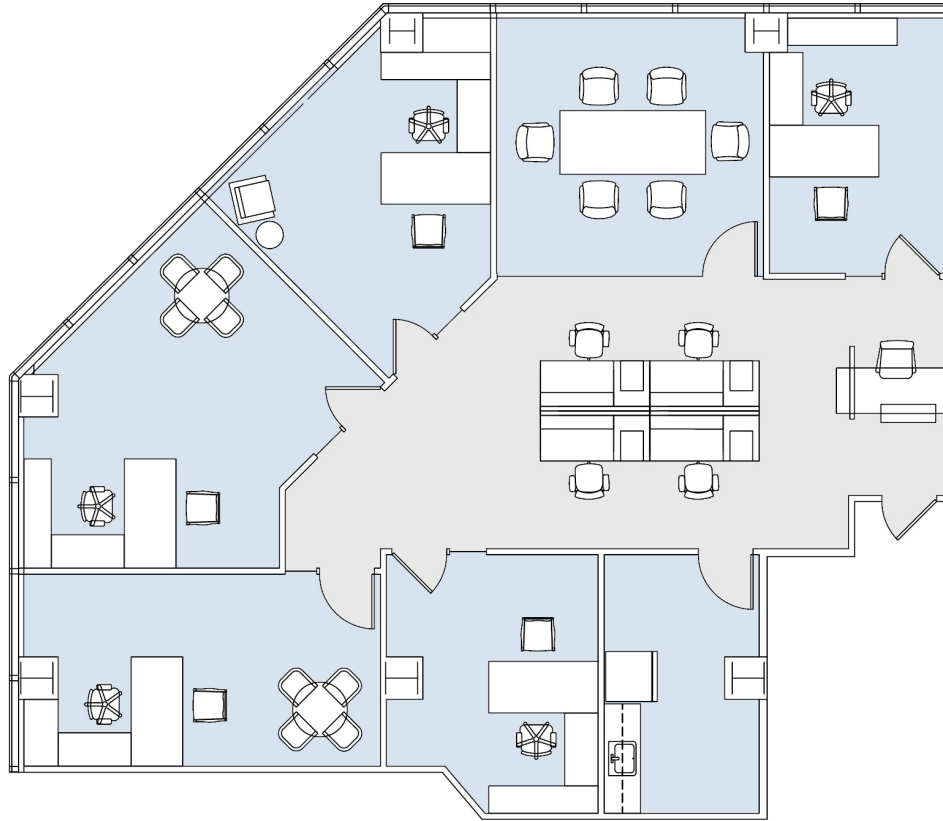

21550 OXNARD STREET

WARNER CENTER TOWER - II

SUITE 940 | 2,259 RSF
WOODLAND HILLS

AS-BUILT CONFIGURATION

OFFICES:	5
CONFERENCE ROOM:	1
RECEPTION:	1
KITCHEN:	1

ADJUSTED FOR SOCIAL DISTANCING
NOT TO SCALE
FURNITURE NOT INCLUDED