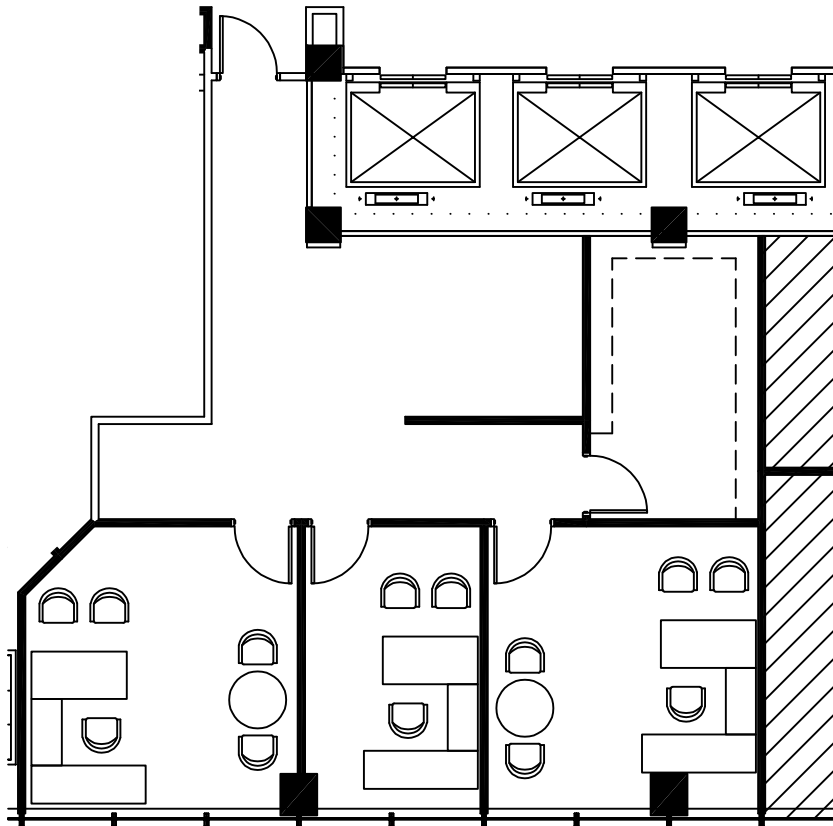

LEASE BY:

Richard Bowers & Co.
Real Estate

260 Peachtree St · Suite 2500 · Atlanta, Ga 30303

Management Services, Inc.
Property Management

260 Peachtree St · Suite 2500 · Atlanta, Ga 30303

260 PEACHTREE ST. NW

4TH FLOOR - SUITE 403

1,421 RSF

260 PEACHTREE

FACILITEC
ARCHITECTURE + DESIGN INNOVATION

260 Peachtree St. Suite 1100 | Atlanta, GA 30303

Development, Inc.
Development & Property Services

260 Peachtree St · Suite 2500 · Atlanta, Ga 30303