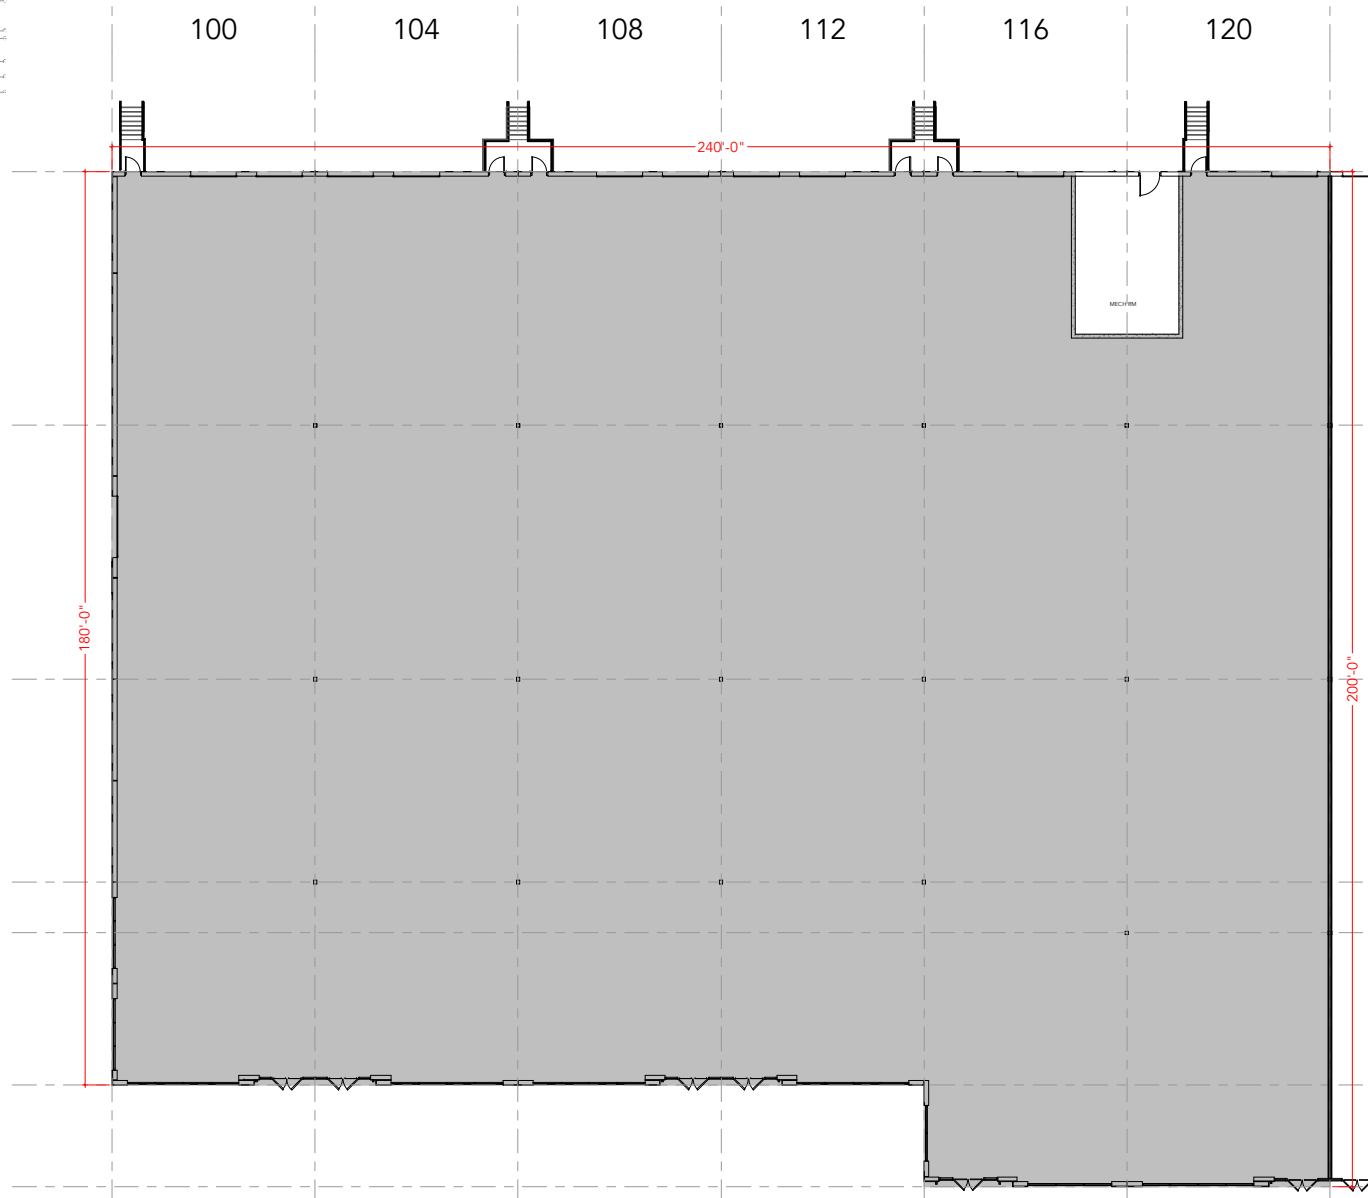

TOTAL SF AVAILABLE -44,547 RSF

Key Plan

Floor Plan