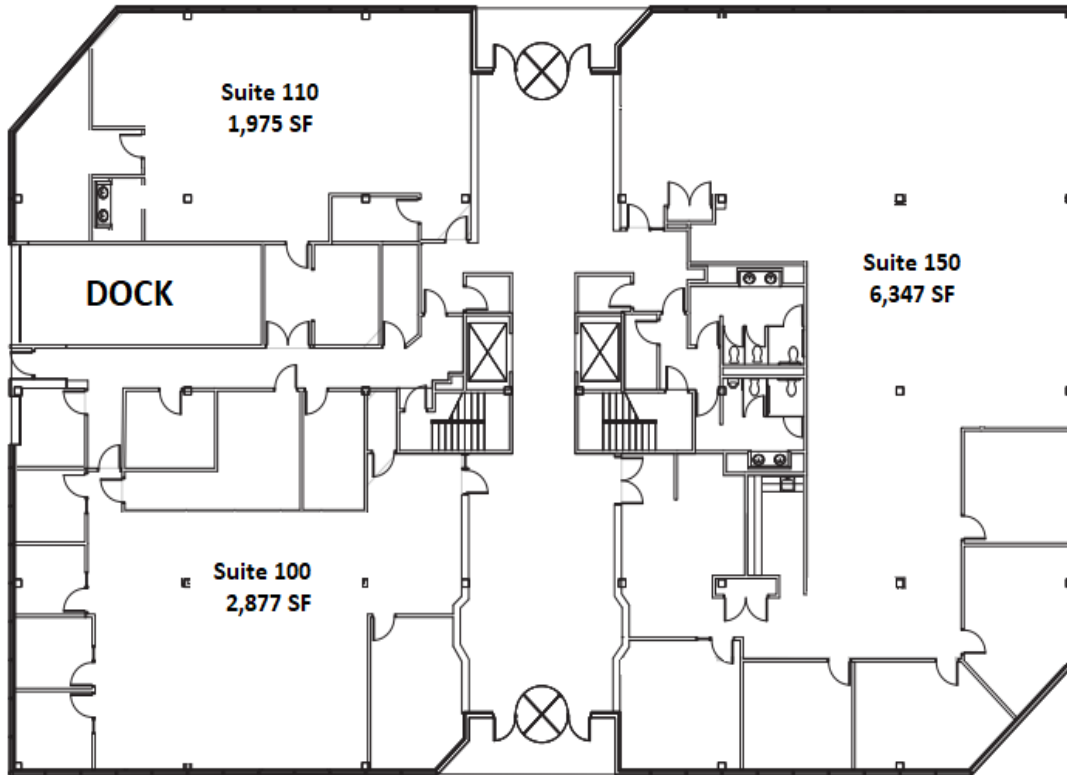

SUITE 100-150 | 11,199 SF

950 WARRENVILLE RD | LISLE, IL

SPACE NOTES

- New Ownership and Management
- Up to 42,064 SF available for lease
- Building and Monument Signage Available
- Ready to go Office Spaces with New LED Lights
- Furniture available in select suites