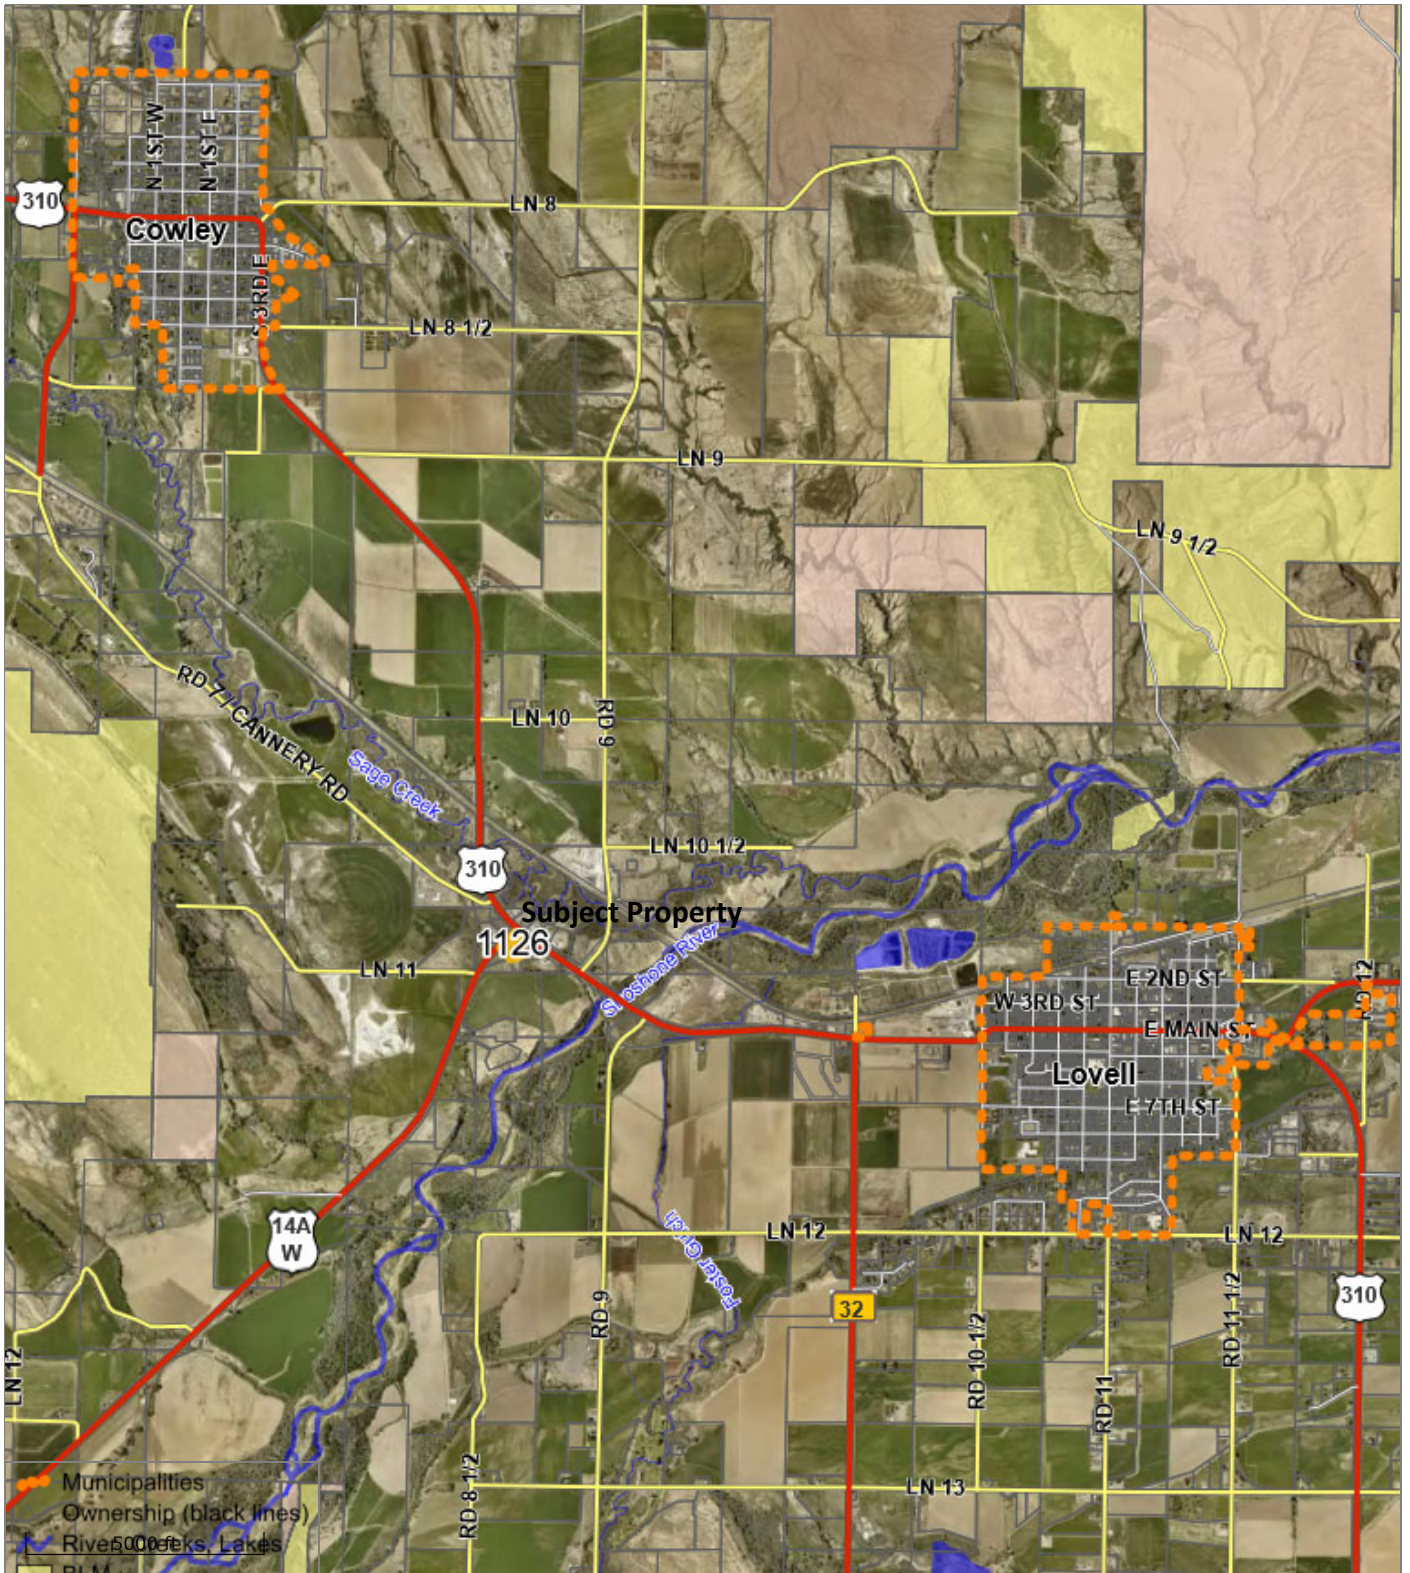

-  Municipalities
-  Ownership (black lines)
-  Rivers, Creeks, Lakes
-  BLM
-  National Park Service
-  Bureau of Reclamation
-  Dept of Defense
-  Forest Service
-  State of WY
-  Highways
-  County Roads
-  Other Roads

NORTH

Big Horn County Wyoming MapServer

Big Horn County provides this map for illustrative purposes only and assumes no liability for actions taken by users based on information shown. printed 4/21/2026