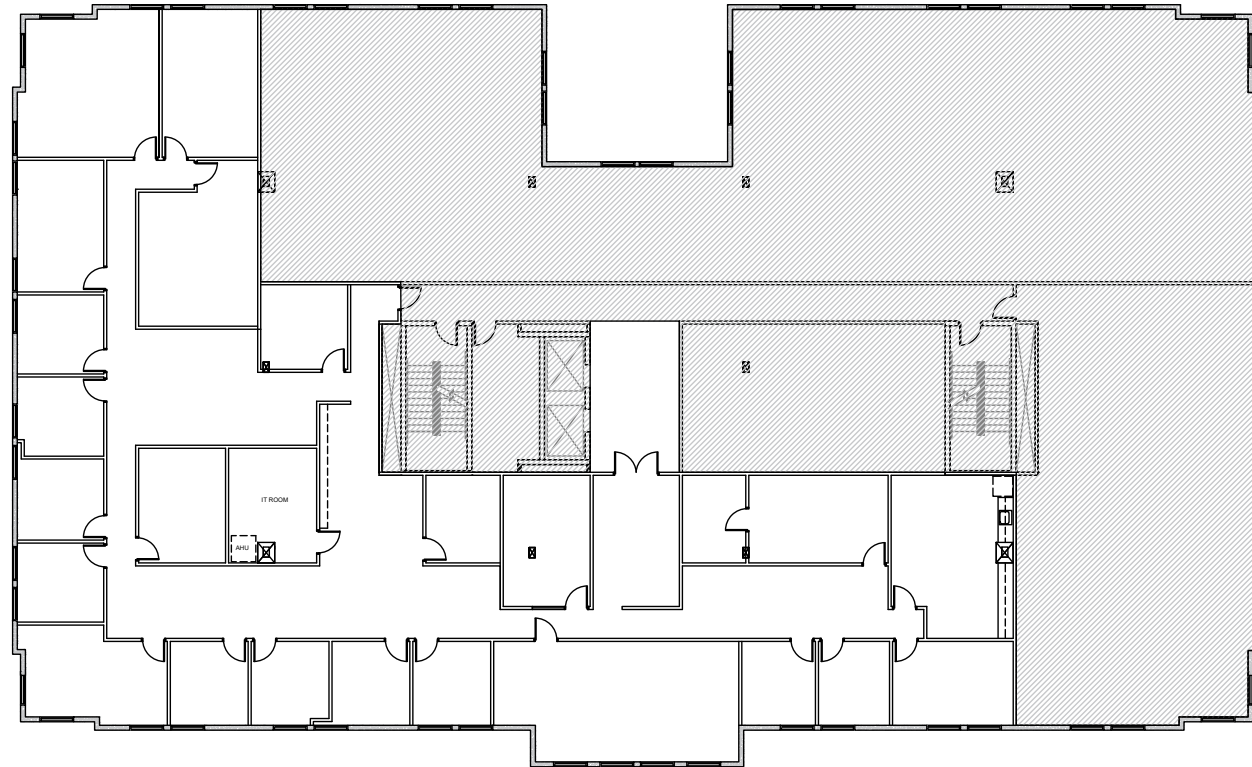

SUITE 300
8,658 SF

 Virtual Tour

For leasing information, please contact:

Christie Grays Chambers, MBA

CHRISTIE.CHAMBERS@BLANCACRE.COM
305.615.1866

BLANCA COMMERCIAL REAL ESTATE, INC.
LICENSED REAL ESTATE BROKER | BLANCACRE.COM