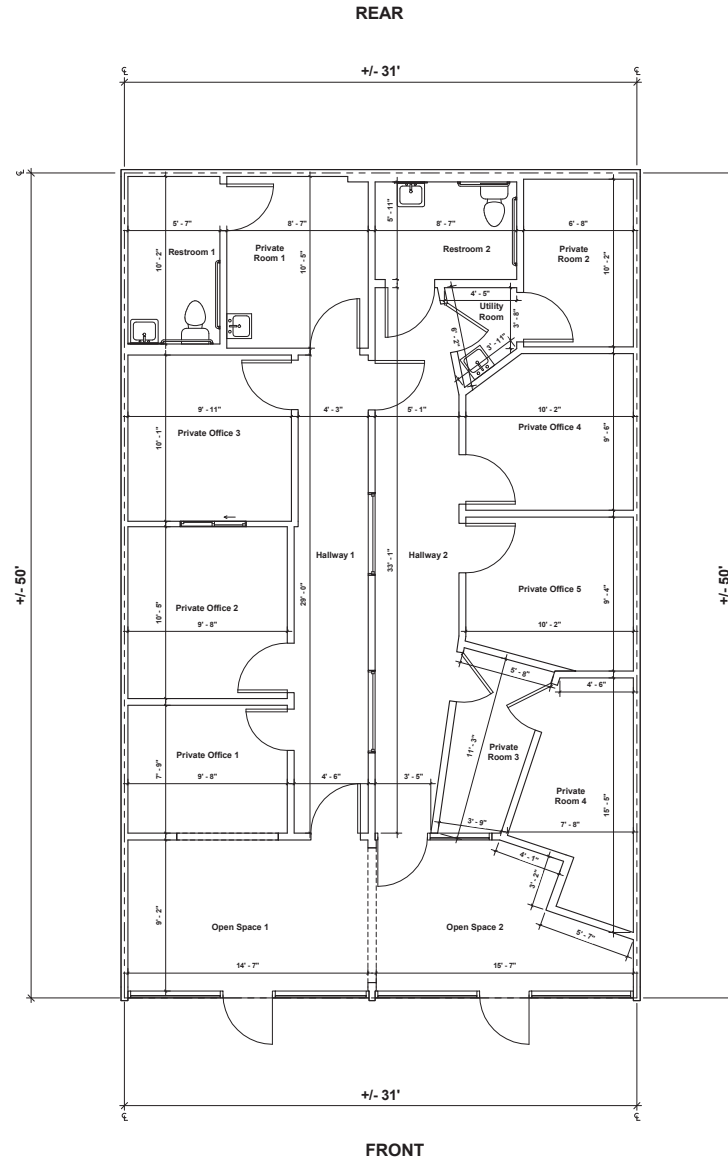

Building ID: 118330
Building Name: College Park Shopping Center-N Las Vegas
Location: N Las Vegas, NV
Submitted by:
Drawn by: ID Plans
Date: 04/22/2024

Lease Outline Drawing Gross Leasable Area

+/- 1,558 SF

Demising

FRONT	WIDTH	DEPTH
+/- 31'	+/- 31'	+/- 50'
SUITE 00027		

A1 MAIN FLOOR

Plans Produced by:
ID PLANS