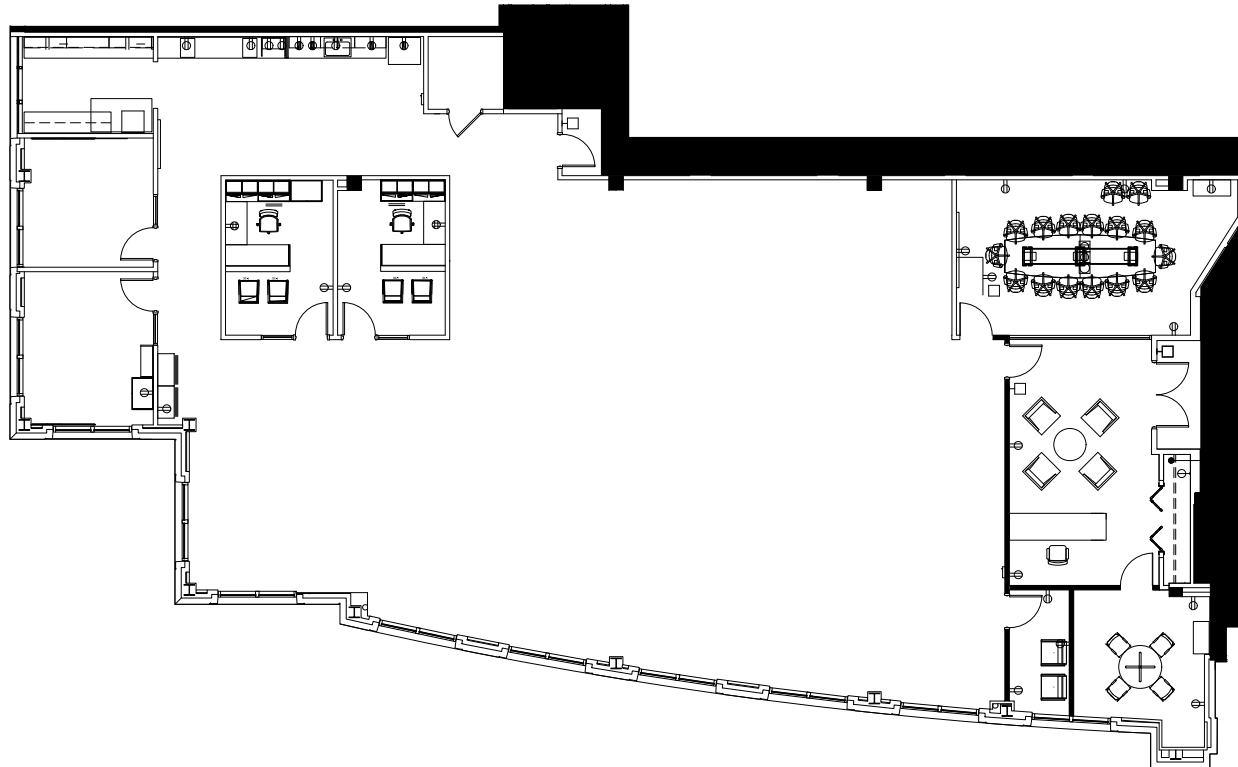

**SUITE 100 | 6,107 RSF**

FOR MORE INFO, CONTACT

JENNIFER KURZ | 704.295.0412 | [JTK@TRINITY-PARTNERS.COM](mailto:JTK@TRINITY-PARTNERS.COM)

TIM ARNOLD | 704.295.0404 | [TARNOLD@TRINITY-PARTNERS.COM](mailto:TARNOLD@TRINITY-PARTNERS.COM)