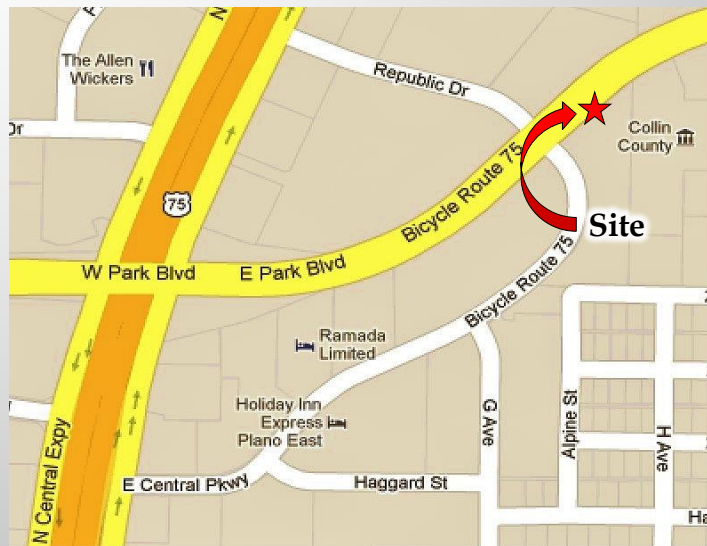

No warranty or representation, express or implied, is made as to the accuracy of the information contained herein, and same is submitted subject to errors, omissions, change of price, rental or other conditions, withdrawal without notice, and to any special listing conditions, imposed by our principals or members.