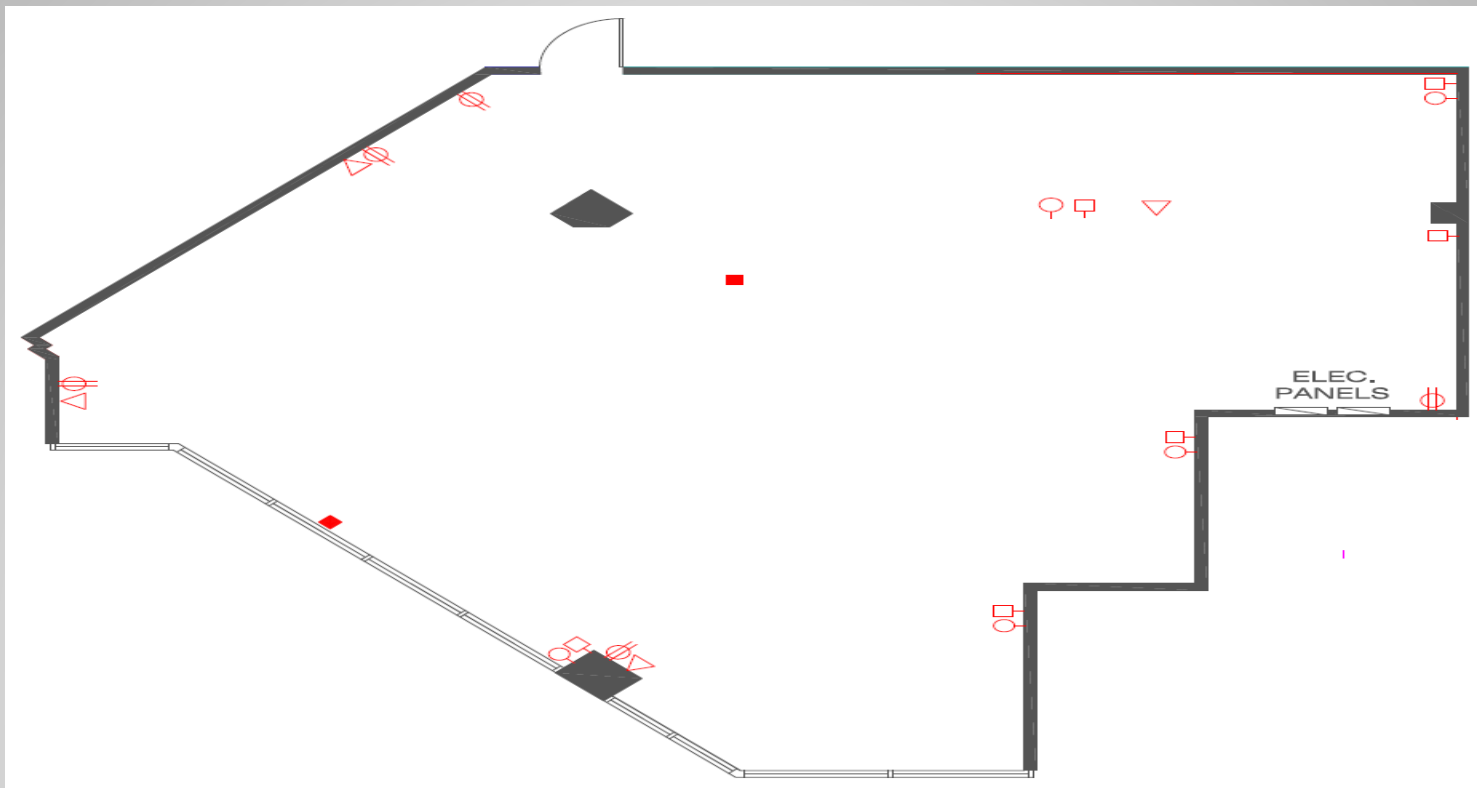

# 850 E. Central Pkwy Suite 200

Park Centre Office Park

Plano, Texas 75074

Suite 200  
1,766 SF

**For Additional Information, Contact:**

Bill Rudd

972-422-4515

bill@haggardgroup.com