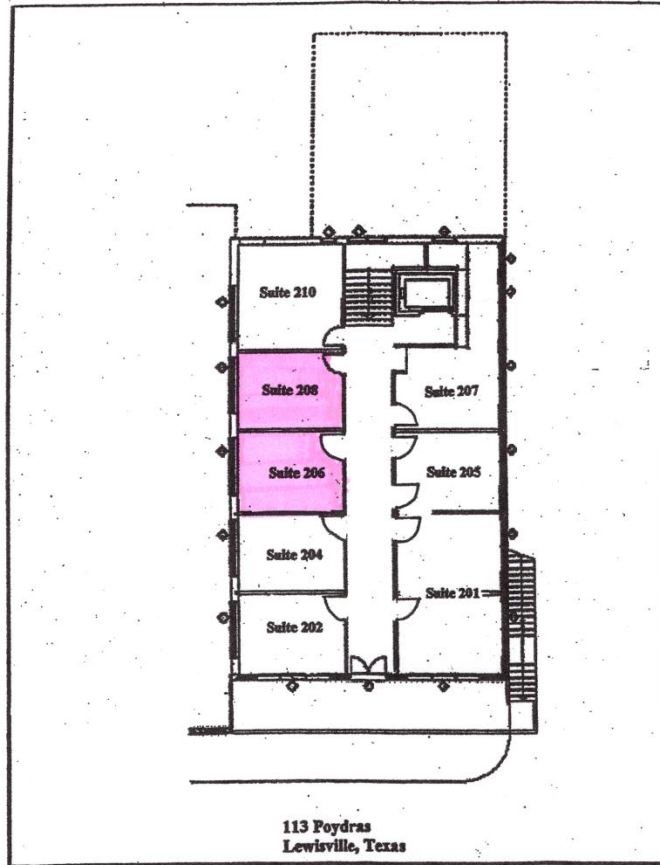

Executive Office Space “OLD TOWN” Lewisville, TX

Location: 113 Poydras, Suite 206 and 208
2nd Floor – Elevator served!
[Entrance off of Wayne Ferguson Plaza].

Size: 240 SF/Suite

Rent: \$600.00/month.

For further information contact: Rich Muller

SECOND FLOOR PLAN

This information is believed to be accurate, but no representation or warranty, express or implied, as to its accuracy or completeness is made by any party. The presentation of this property is submitted subject to errors, omissions, change of price or prior sale or lease or withdrawal without notice.