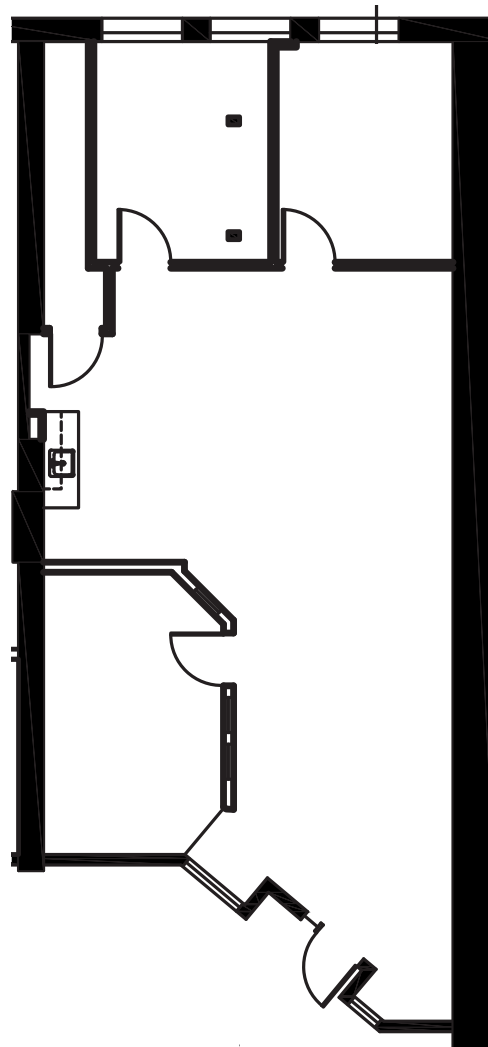

SUITE 205  
1,498 SF

---

W. Ryan Stout  
303.813.6448  
ryan.stout@cushwake.com

Zachary T. Williams  
303.813.6474  
zach.williams@cushwake.com

Caitlin I. Ellenson  
303.312.1914  
caitlin.ellenson@cushwake.com