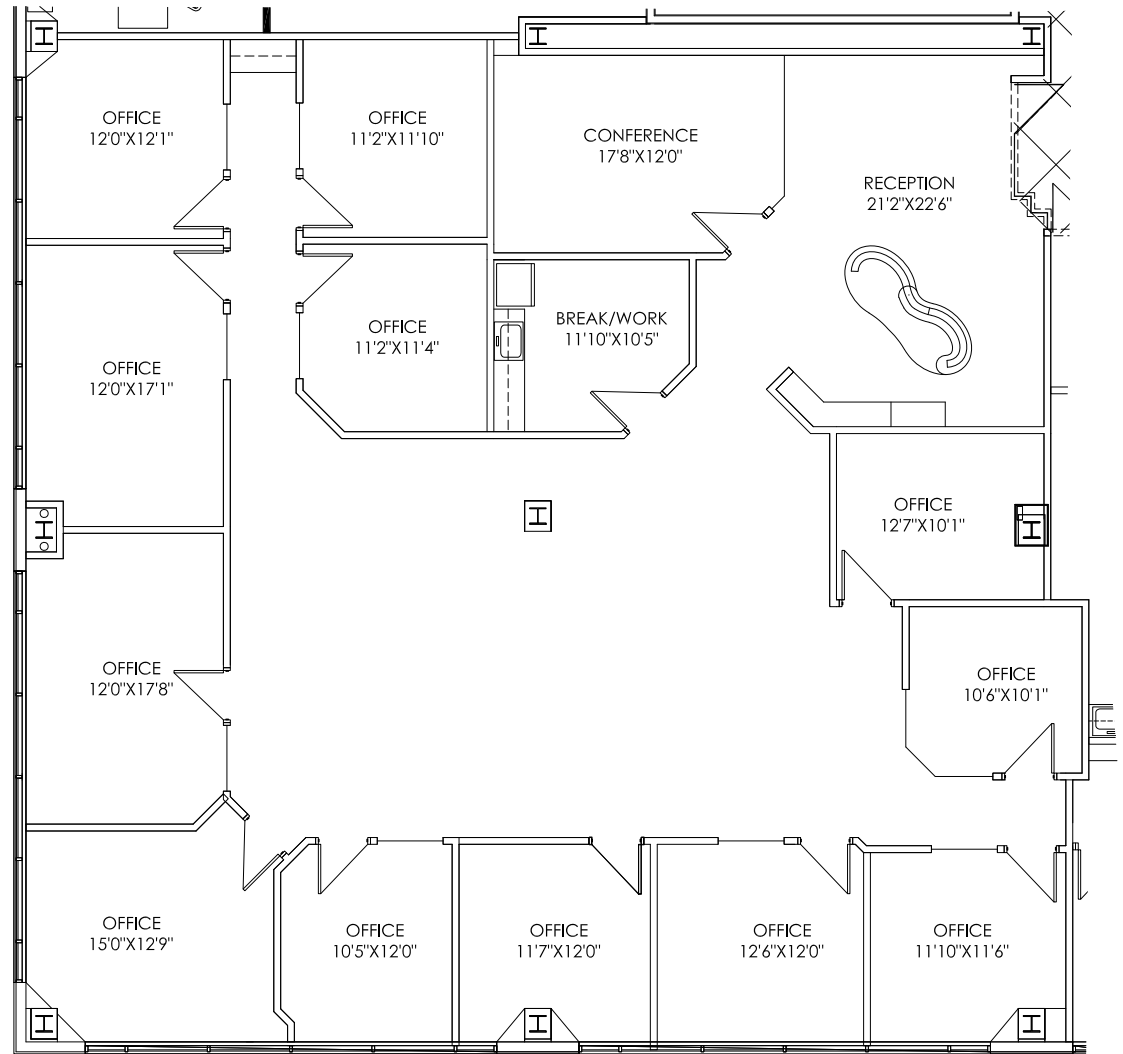

PARADISE VALLEY CORPORATE CENTER

SUITE 220
±4,524 RSF

OFFICE LEASING

TIM WHITTEMORE
Senior Director
+1 602 229 5931
tim.whittemore@cushwake.com

PATRICK SCHRIMSHER
Director
+1 602 468 8529
patrick.schrimsher@cushwake.com