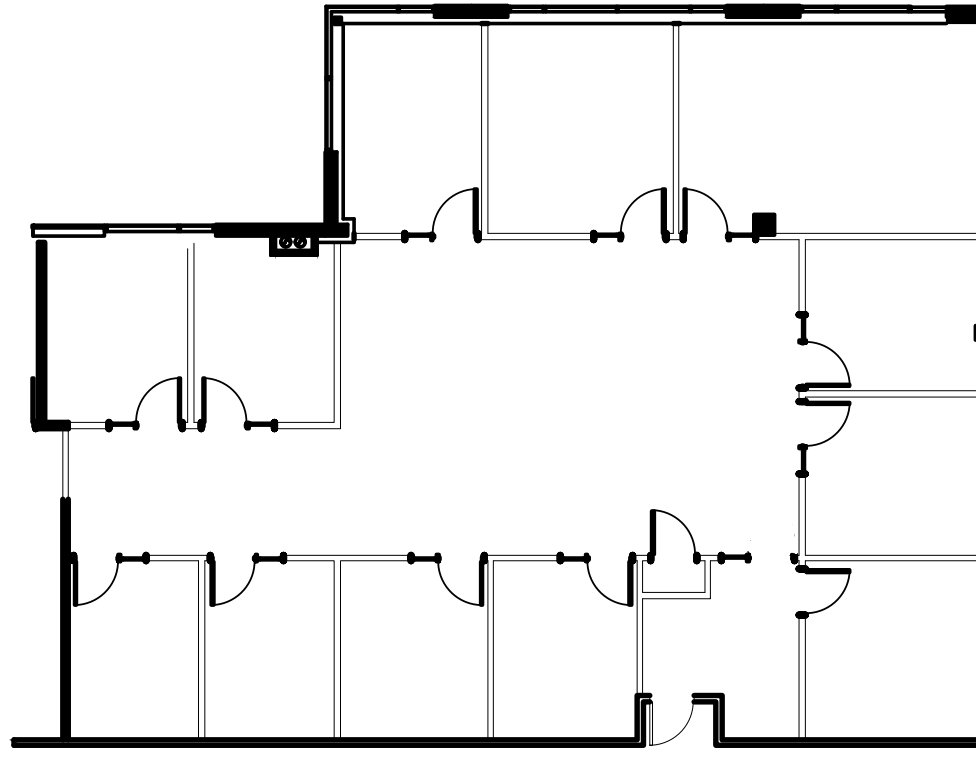

2850 LAKE VISTA 2850 LAKE VISTA DR, LEWISVILLE, TX 75067

FIRST FLOOR

AVAILABLE SPACE

Suite 105
3,478 RSF

NEWMARK

FOR MORE INFORMATION

NATHAN DURHAM

Executive Managing Director
214-497-5015
nathan.durham@nrmk.com