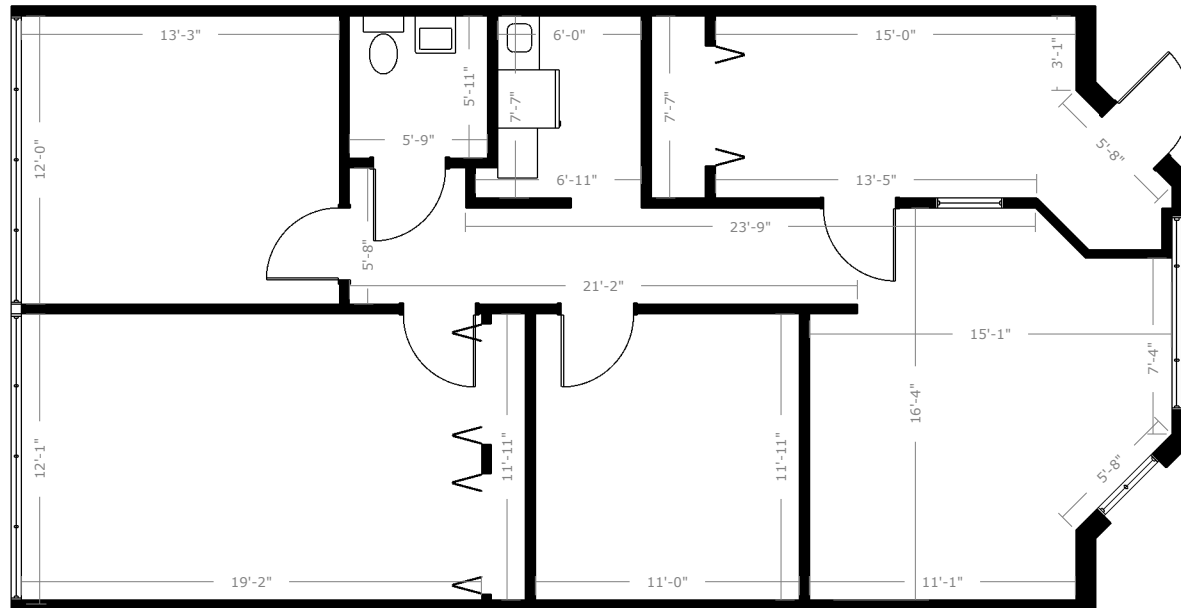

4625 East Bay Dr, Unit 208

Clearwater, FL 33764

0' 1' 5' 10' 15' 20'
FEET

SCALE: 1' = 1/8"

FloorPlanNinja.com

DISCLAIMER: THIS FLOORPLAN IS PROVIDED WITHOUT WARRANTY OF ANY KIND. FLOOR PLAN NINJA DISCLAIMS ANY WARRANTY INCLUDING, WITHOUT LIMITATION, SATISFACTORY OR ACCURACY OF DIMENSIONS. WE RESERVE THE RIGHT TO USE ALL FLOOR PLANS AND RENDERINGS FOR MARKETING PURPOSES