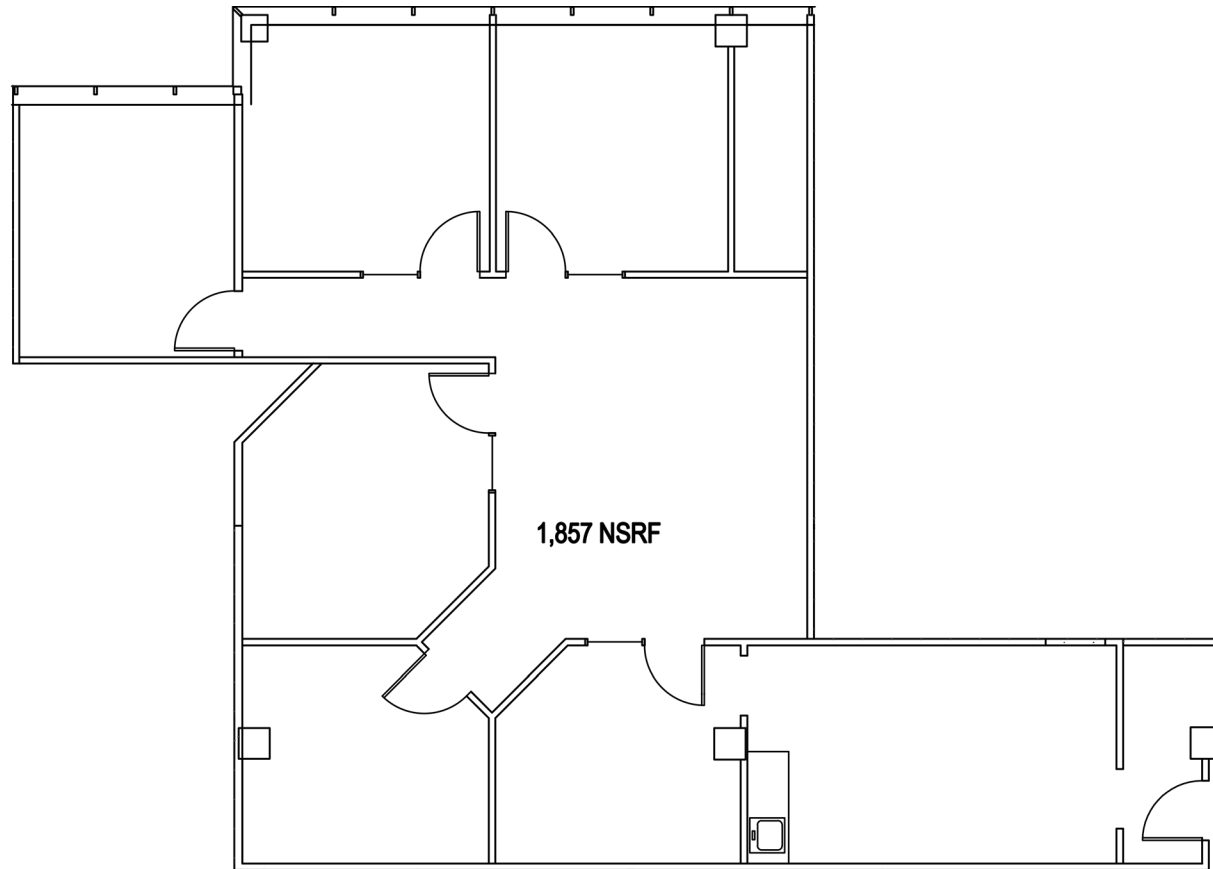

FOR LEASE | OFFICE | 10101 SOUTHWEST FWY

1,857 NSRF

 SUITE 305
1,857 Square Feet

MATT EASTERLING
713.325.4112
measterling@landparkco.com

ALEX HOUSTON
832.657.1741
ahouston@landparkco.com