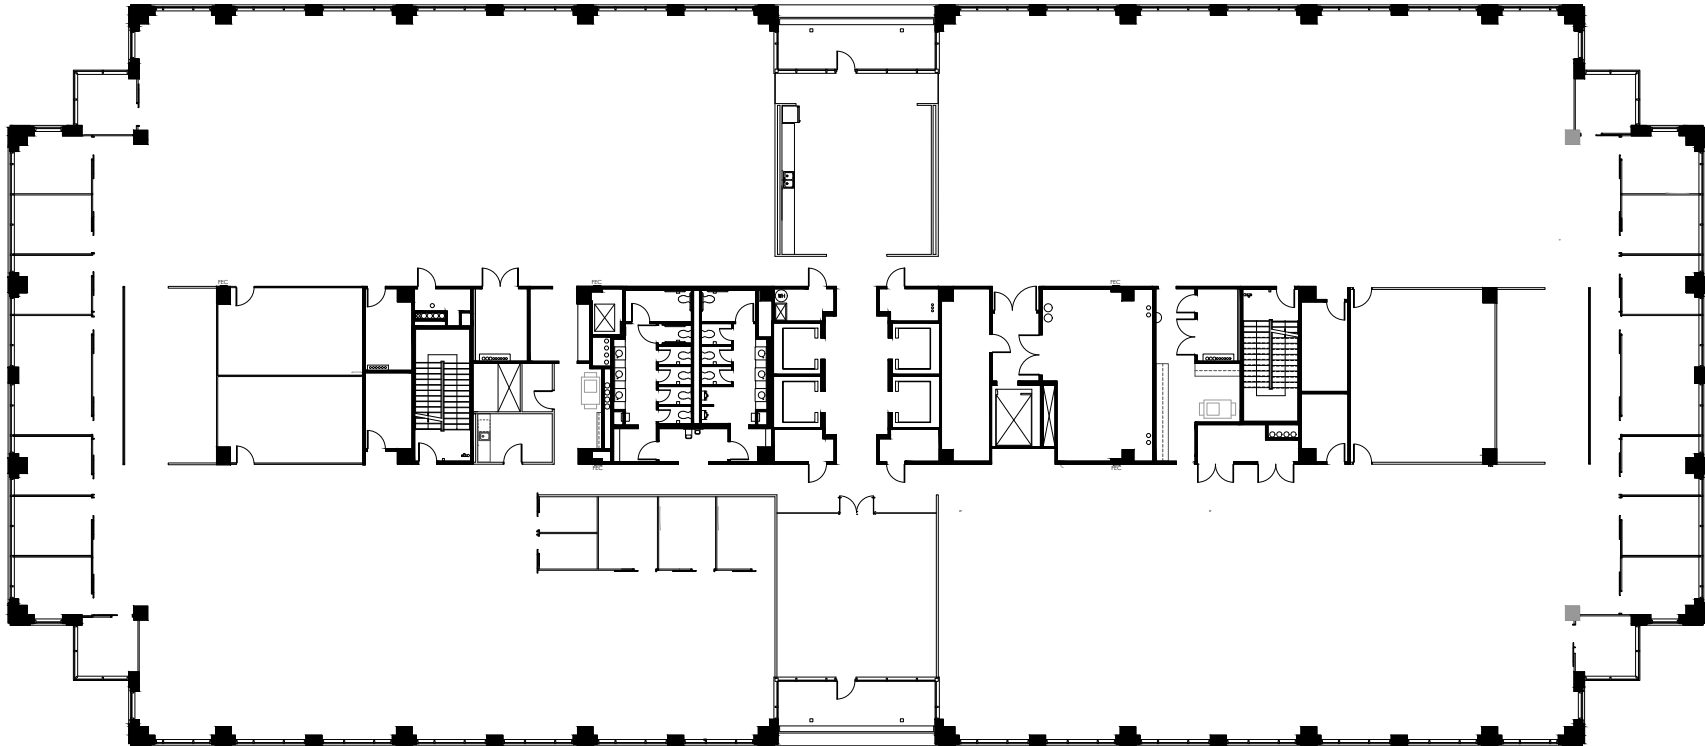

THE CONNECTION

6021 CONNECTION DRIVE | IRVING, TEXAS 75039

Suite 600

37,041 SF

DOUG JONES

doug.jones@streamrealty.com
214.267.0435

PATRICK CRUZ

patrick.cruz@streamrealty.com
214.210.1315