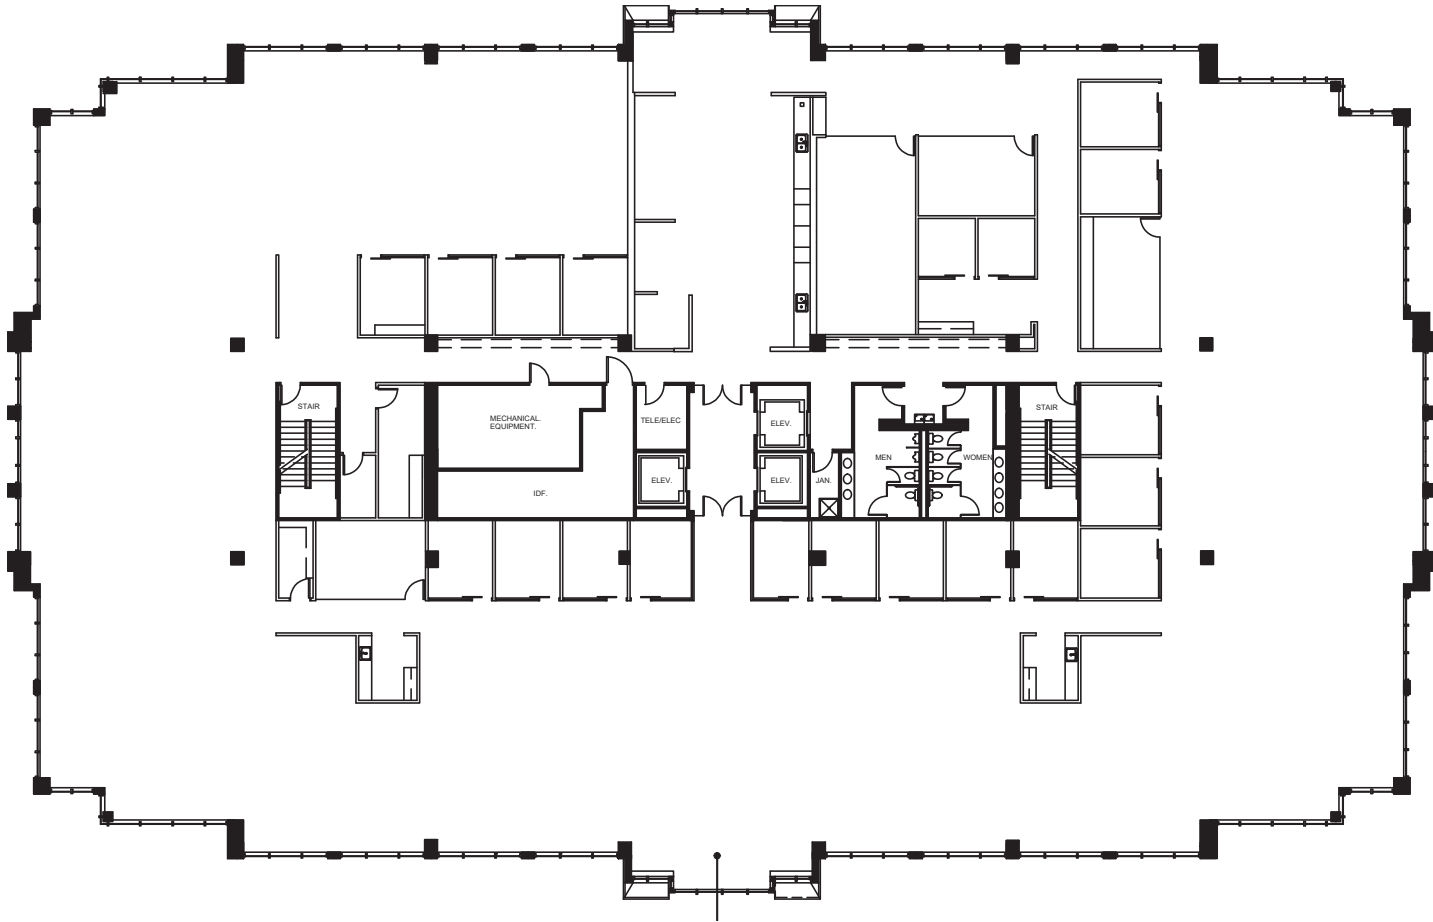

# SIX COLISEUM CENTRE

2815 COLISEUM CENTRE DRIVE

**AVAILABLE**  
Suite 300  
26,267 RSF

## 3RD FLOOR AVAILABILITY

**26,267 RSF**