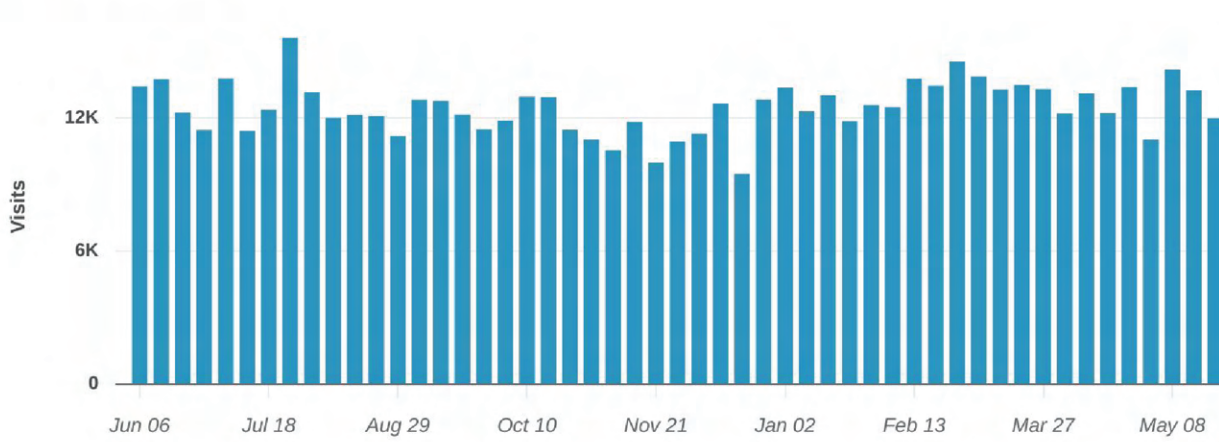

Visits Trend

Peachtree Center
Charlestown Rd, New Albany, IN