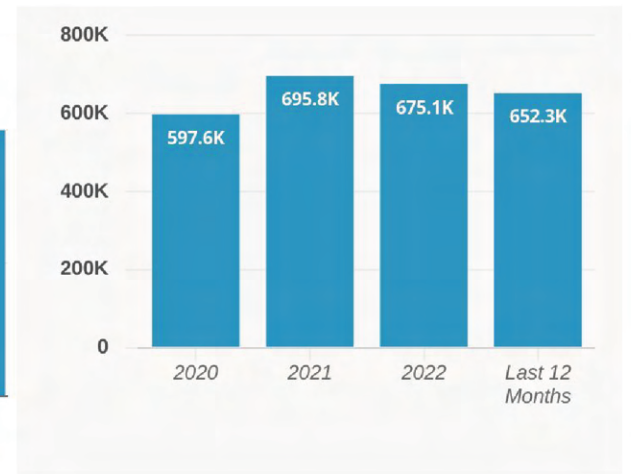

Visits Trend

Peachtree Center
Charlestown Rd, New Albany, IN