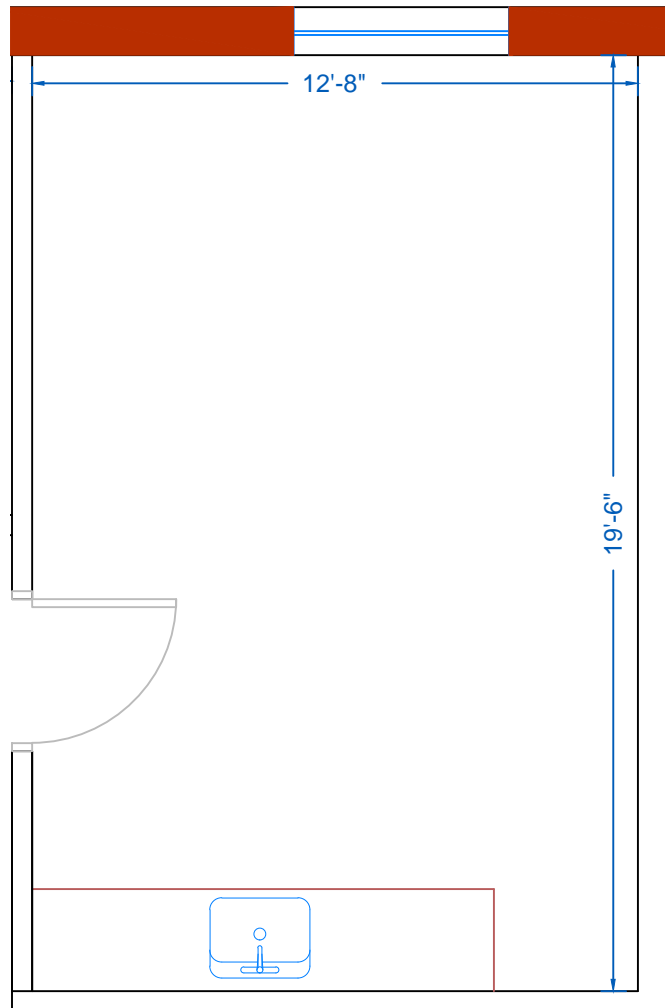

The Office Park of Palatine

630 N North Ct, Suite 140
315 Rentable Square Feet

Scale: 1/4" = 1'-0"

PO Box 1189
Palatine, IL 60078

MOATS
OFFICE PROPERTIES

Office: 847-359-2121
Ryan: 847-363-9700