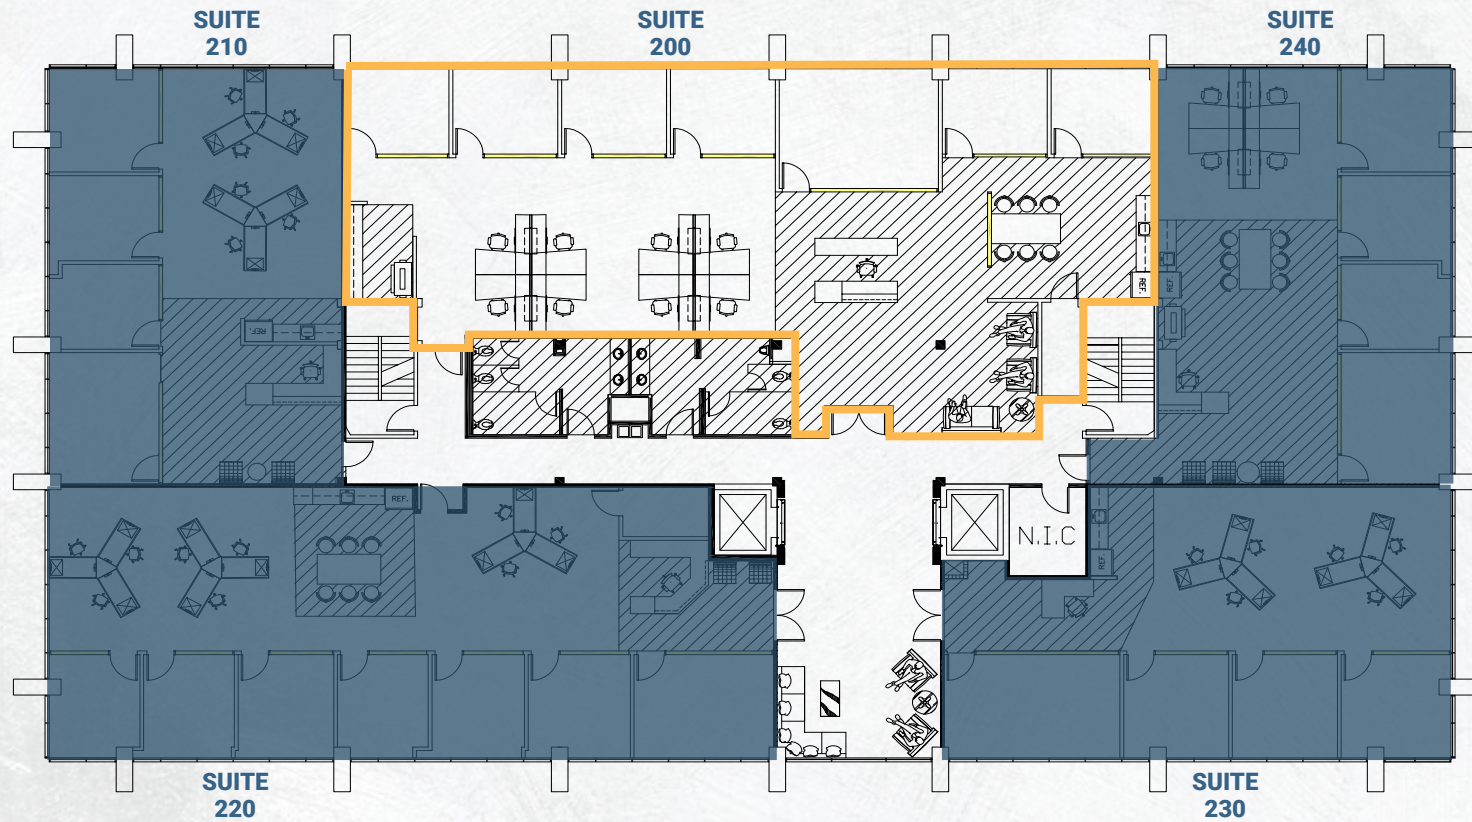

2nd FLOOR

18872 MACARTHUR BOULEVARD

Irvine, California

Suite 200

3,833 SF