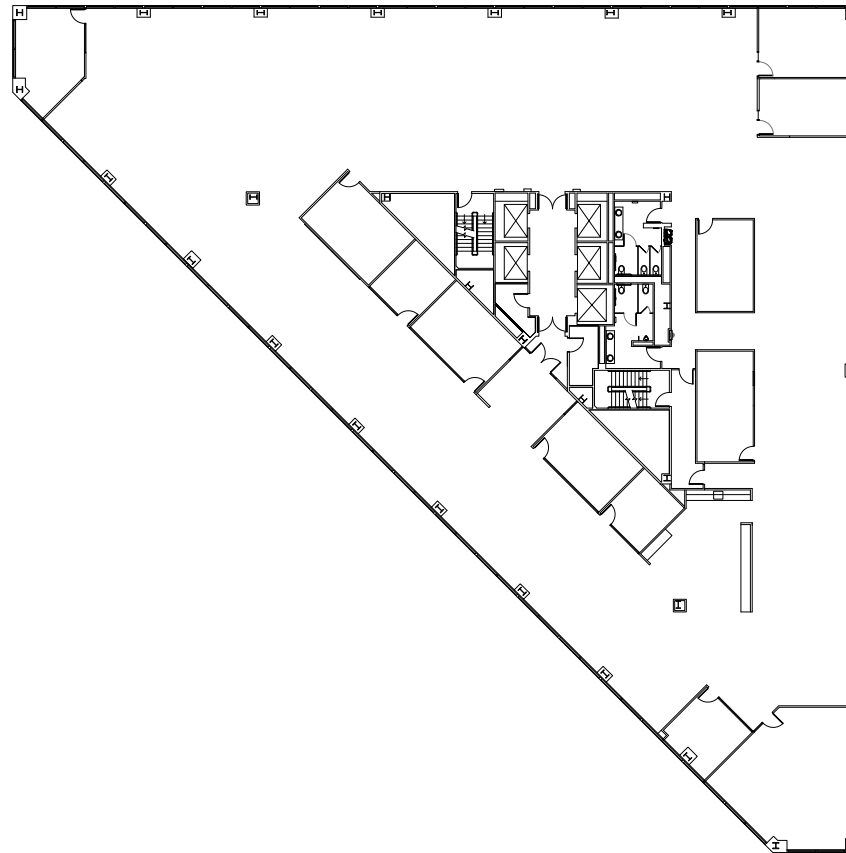

SEAN TOOMEY

+1 408 219 8858
sean.toomey@jll.com
RE Lic#: 01350215

MARYJANE BENVIVENO

+1 408 856 5622
maryjane.benviveno@jll.com
RE Lic#: 0220114

BRYTE BELLOTTI

+1 408 621 7517
bryte.bellotti@jll.com
RE Lic#: 01944321