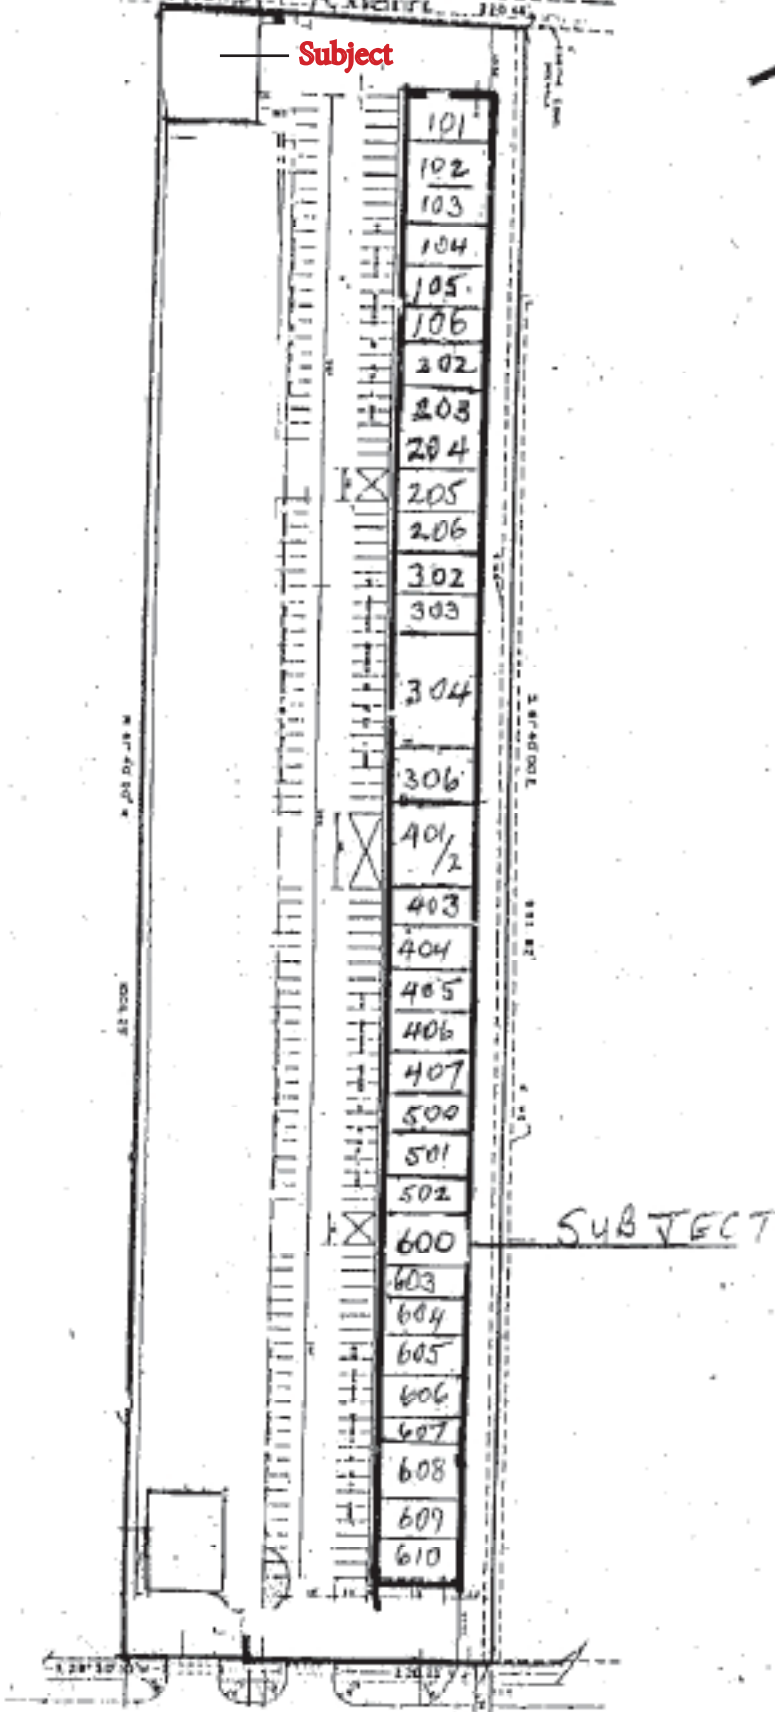

CROSS TOWN FREEWAY ACCESS RD

Subject

SITE PLAN
PHARROT PLAZA
4701 AYERS ST.
CORPUS CHRISTI TX 78415

AYERS STREET 4701 AYERS