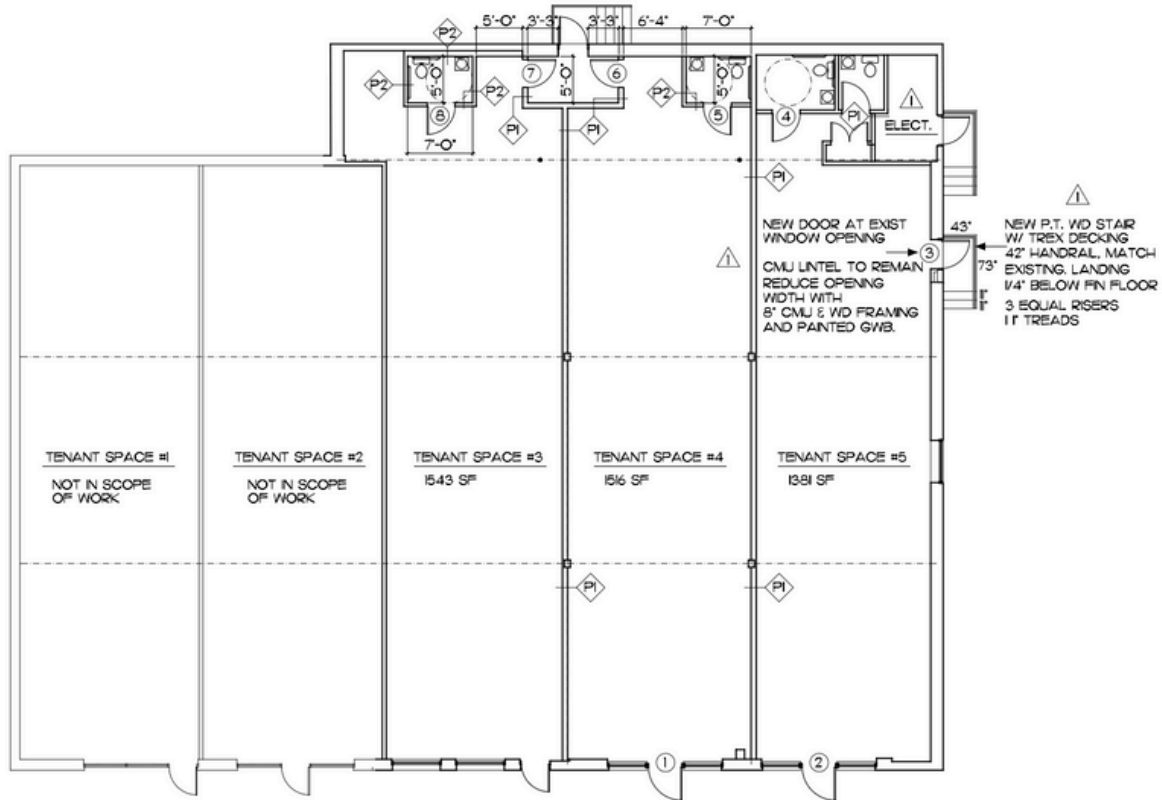

# Property Highlights

**Lease Rate:**  
Negotiable

**Building Size:**  
7,350 SF

**4,518 SF  
Available**

**Lot Size:** 0.83  
Acres

**Year Built:**  
1955

**Zoning:** BR-AS,  
Business,  
Roadside zone  
with an  
Automotive  
Service overlay

# Interior Space

---

# Floor Plan