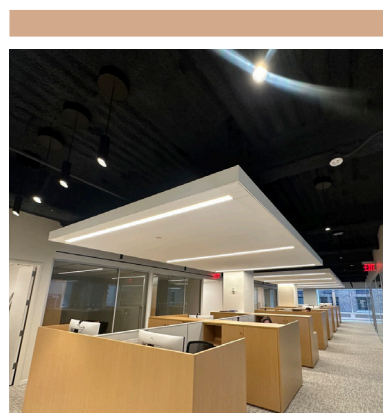

DOOR LEVER
Schlage | Latitude, black

DOOR STOP
Emtek | Cylinder
floor bumper
black 1.5"

Sheetrock ceiling, painted white

Conference Ceiling

2x4 ACT

Dropped GYP Ceiling
Ceiling above painted black

Wood Slat Ceiling
Ceiling above painted black