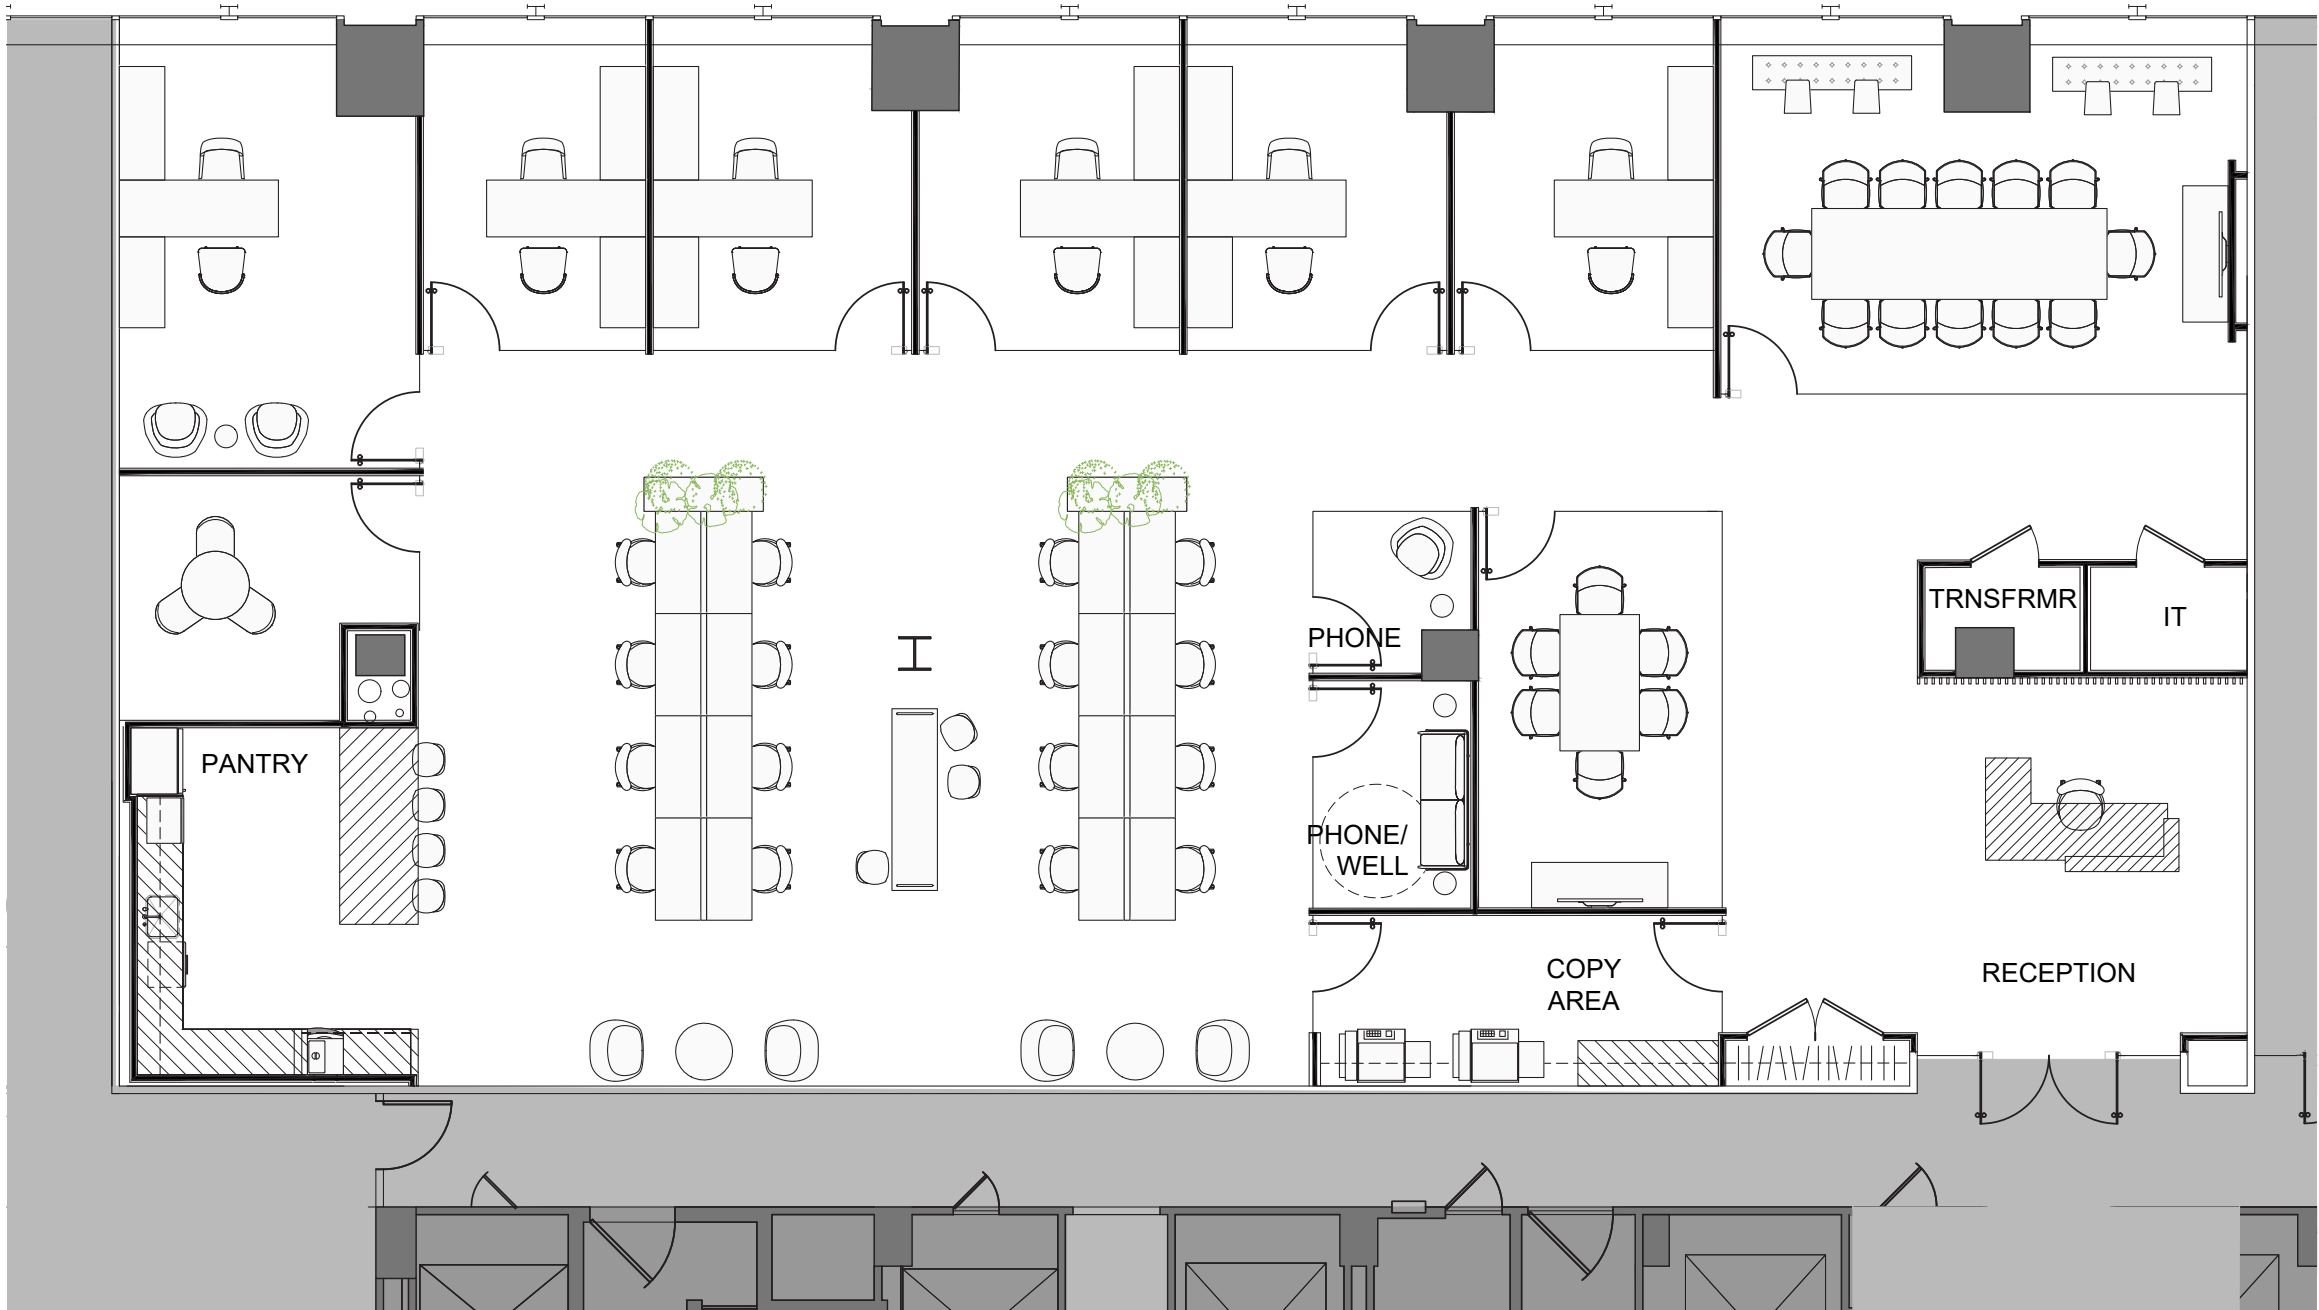

WEST 55TH STREET

LEGEND

COLLAB SPACE	QNTY
PRIVATE OFFICE	6
BENCHING (4'-6"X2')	16
RECEPTION	1
TOTAL HEADCOUNT	23

COLLAB SPACE	QNTY
CONFERENCE (12P)	1
6P MEETING ROOM	1
3P MEETING ROOM	1
OPEN COLLAB	3

SUPPORT	QNTY
PANTRY	1
PHONE / WELNNES RM	2
COAT CLOSET	1
COPY AREA	1
STORAGE / IT	1
TRANSFORMER CLOSET	1