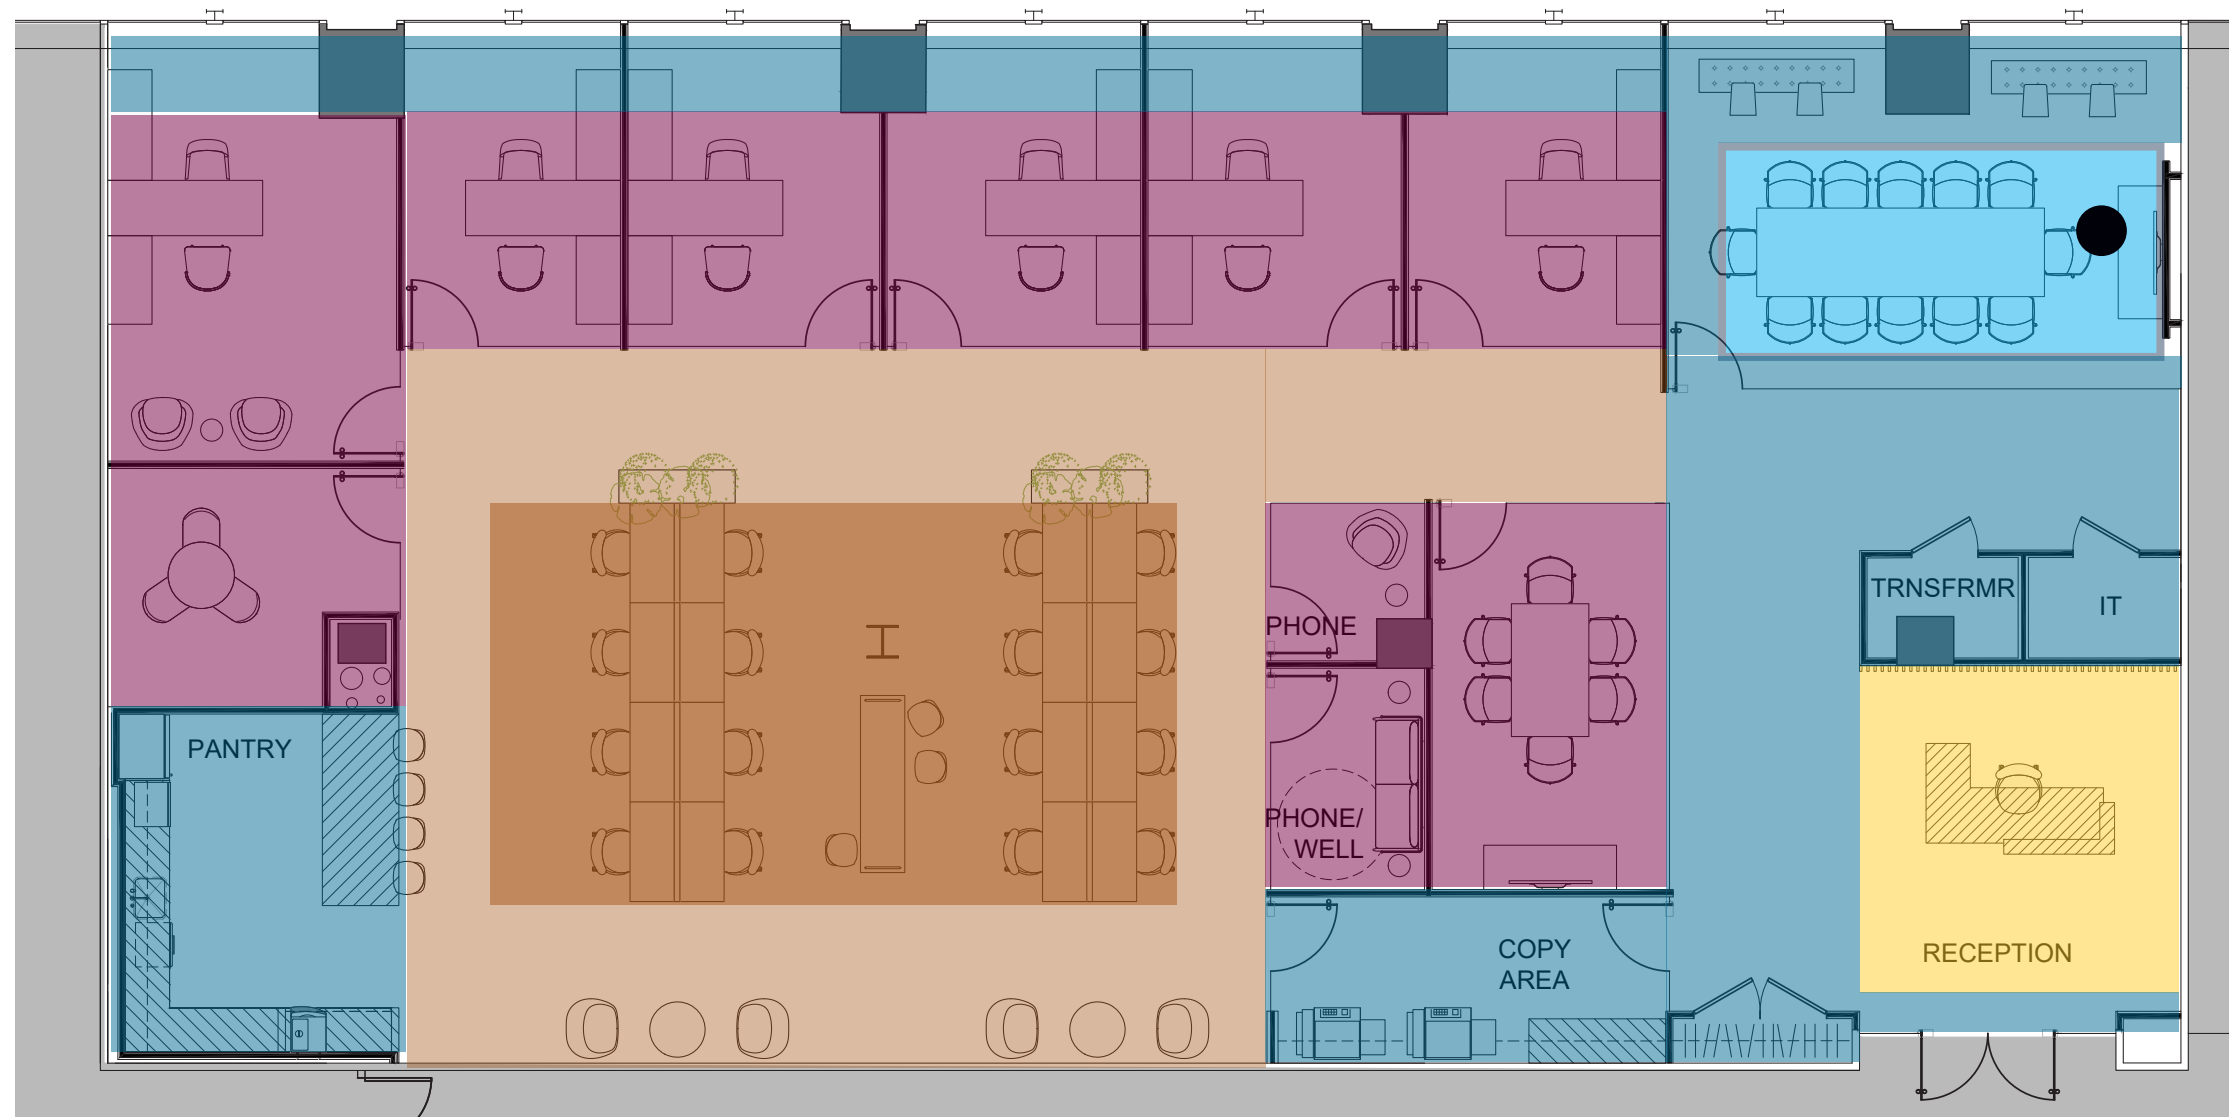

WOOD SLATS
Wood Slats - Stained to match
control sample with laminate
wood back

OFFICE FRONTS
Matte Black Office Fronts
Stick Built

DISTRACTION BANDING
2 horizontal stripes at 30" and 60" AFF

DOOR PULL
Rockwood | RM3301
48" non-lockable
ladder pull, black

DOOR LEVER
Schlage | Latitude, black

DOOR STOP
Emtek | Cylinder
floor bumper
black 1.5"

Sheetrock ceiling, painted white

Conference Ceiling

2x4 ACT

Dropped GYP Ceiling
Ceiling above painted black

Wood Slat Ceiling
Ceiling above painted black

-  Sheetrock ceiling, painted white
-  2'x4' ACT
-  Wood Slat Ceiling, White Oak
-  Dropped GYP Ceiling
-  Open Ceiling - Black Paint

1
DOWNLIGHTS
Spectrum | Recessed
4" square downlight

2
WOOD SLAT
PENDANTS
Picasso | Siena 1
Linear LED