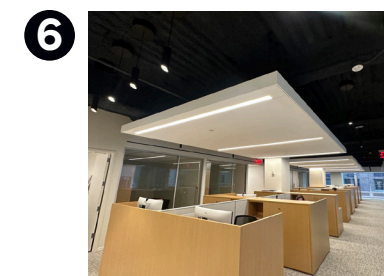

3
OFFICE LIGHTING
Picasso | Max 4 Flush
Lens, 4' Linear LED
4" Wide

4
CONFERENCE LIGHTING
Cove Lighting
Picasso | Max 4 Flush Lens, 4'
Linear LED 4" Wide

5
OPEN CEILING
LIGHTING
Spectrum Lighting |
2" Cylinder, Standard
Bezel (CR2), Black
Finish