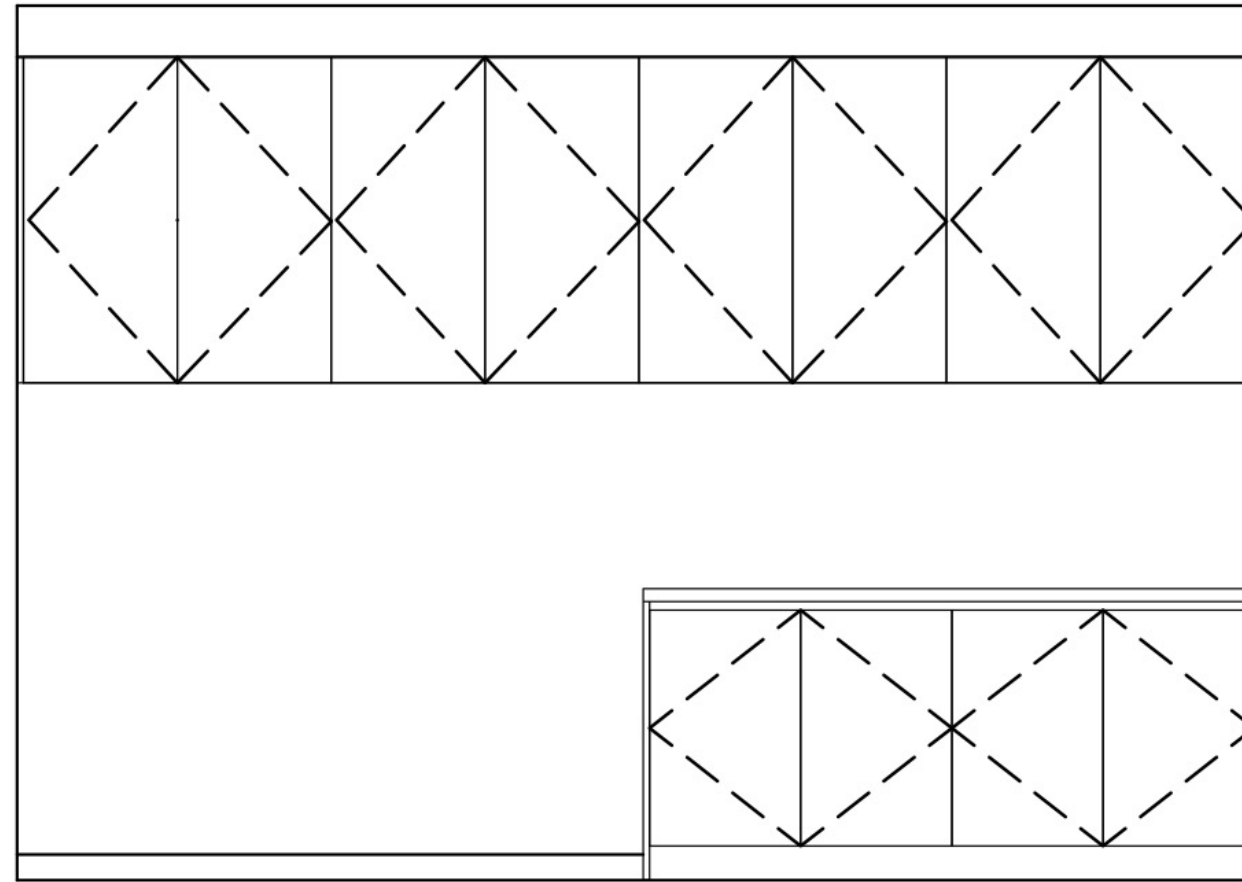

COUNTER STONE
Caesartstone | Raven 4120
2cm, Honed