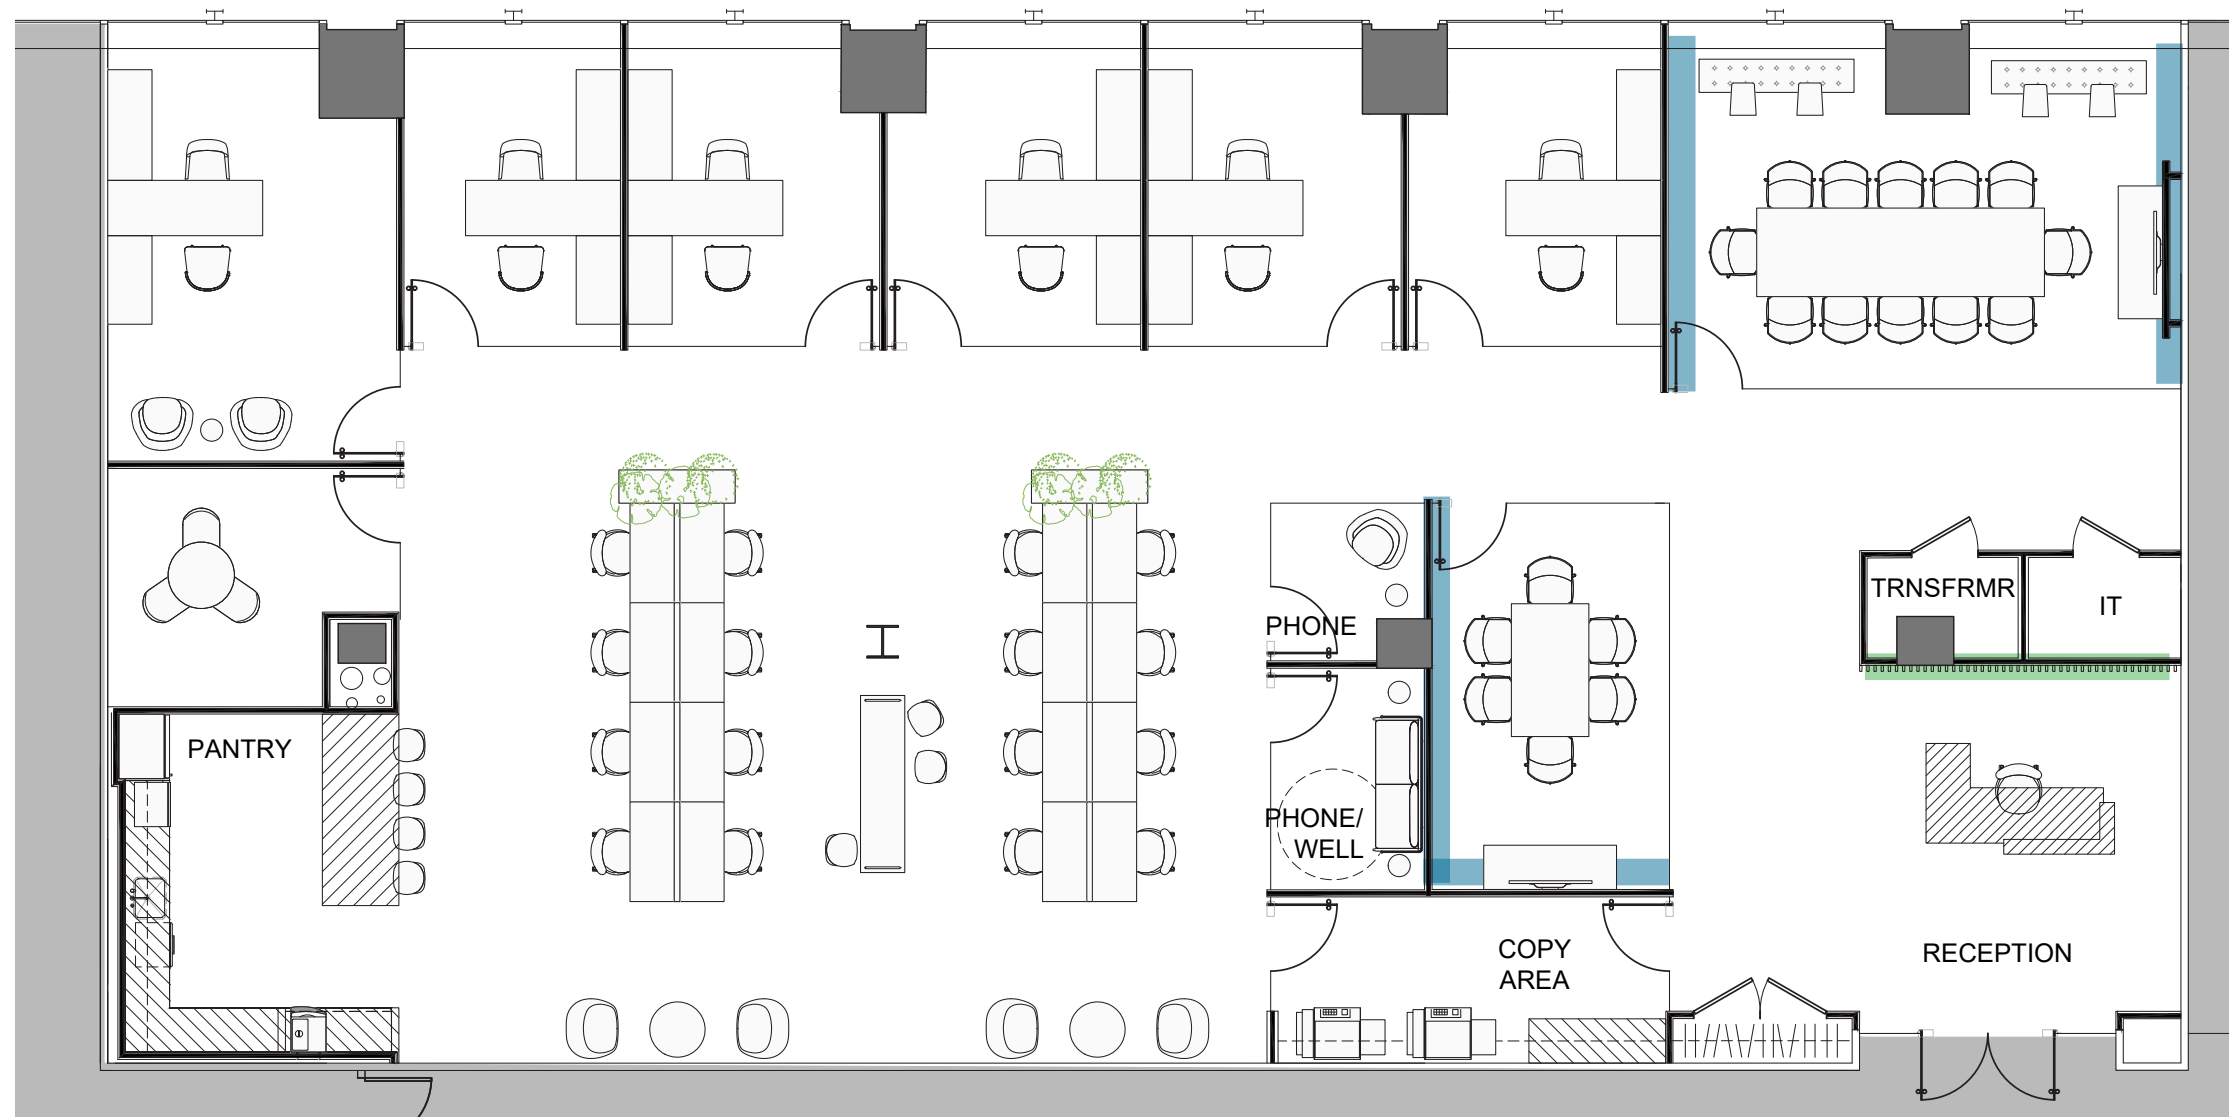

WINDOW SHADES
Mechoshade | 5% openness,
white