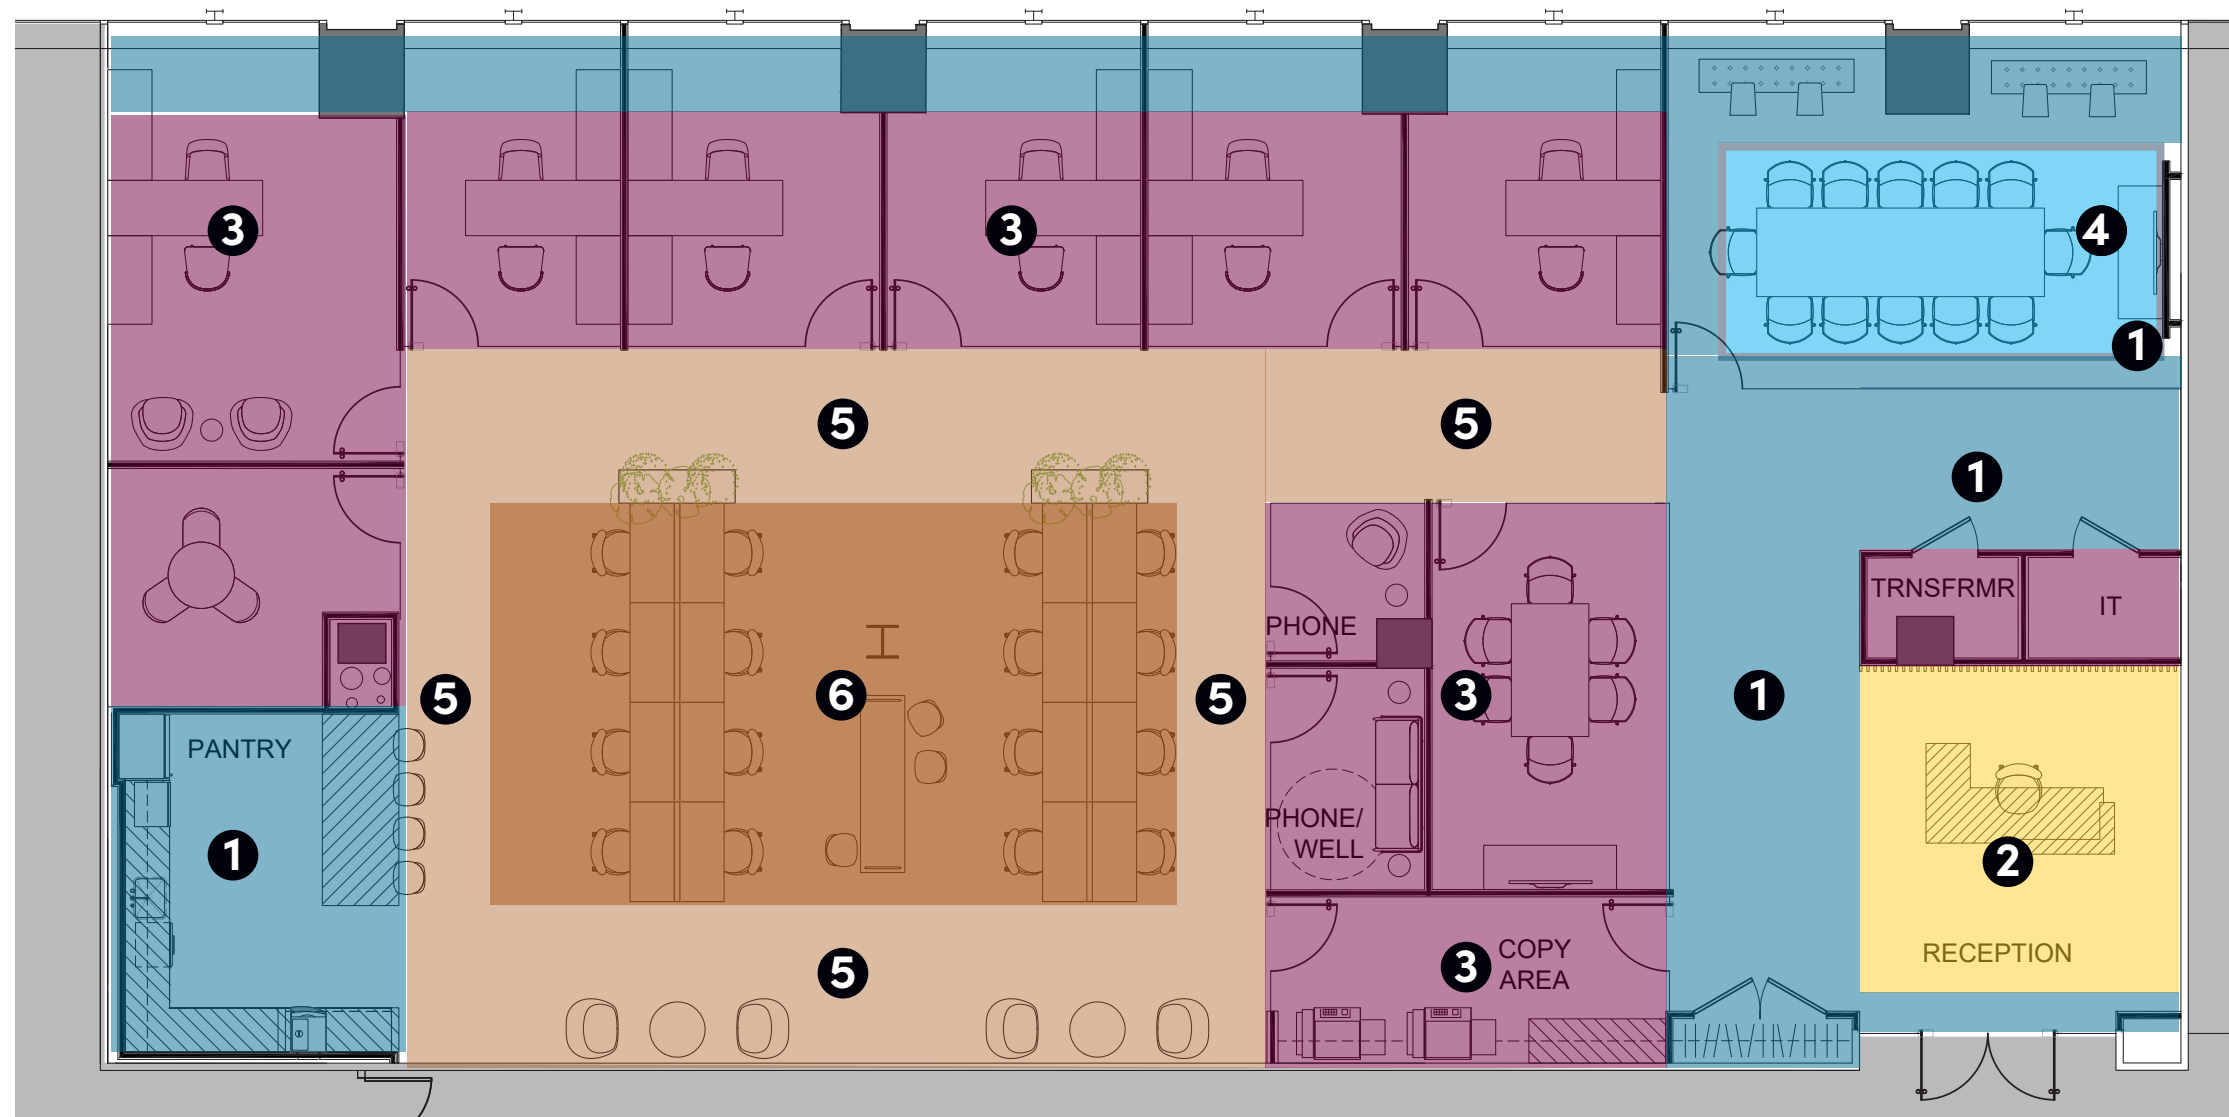

WOOD SLATS
Wood Slats - Stained to match
control sample with laminate
wood back

OFFICE FRONTS
Matte Black Office Fronts
Stick Built

DISTRACTION BANDING
2 horizontal stripes at 30" and 60" AFF

DOOR PULL
Rockwood | RM3301
48" non-lockable
ladder pull, black

DOOR LEVER
Schlage | Latitude, black

DOOR STOP
Emtek | Cylinder
floor bumper
black 1.5"

Sheetrock ceiling, painted white

Conference Ceiling

2x4 ACT

Dropped GYP Ceiling
Ceiling above painted black

Wood Slat Ceiling
Ceiling above painted black

-  Sheetrock ceiling, painted white
-  2'x4' ACT
-  Wood Slat Ceiling, White Oak
-  Dropped GYP Ceiling
-  Open Ceiling - Black Paint

1
DOWNLIGHTS
Spectrum | Recessed
4" square downlight

2
WOOD SLAT
PENDANTS
Picasso | Siena 1
Linear LED

6
WOOD SLAT
PENDANTS
Picasso | Max 4 Flush
Lens, 4' Linear LED
4" Wide

-  Sheetrock ceiling, painted white
-  2'x4' ACT
-  Wood Slat Ceiling, White Oak
-  Dropped GYP Ceiling
-  Dropped GYP Ceiling, painted black above