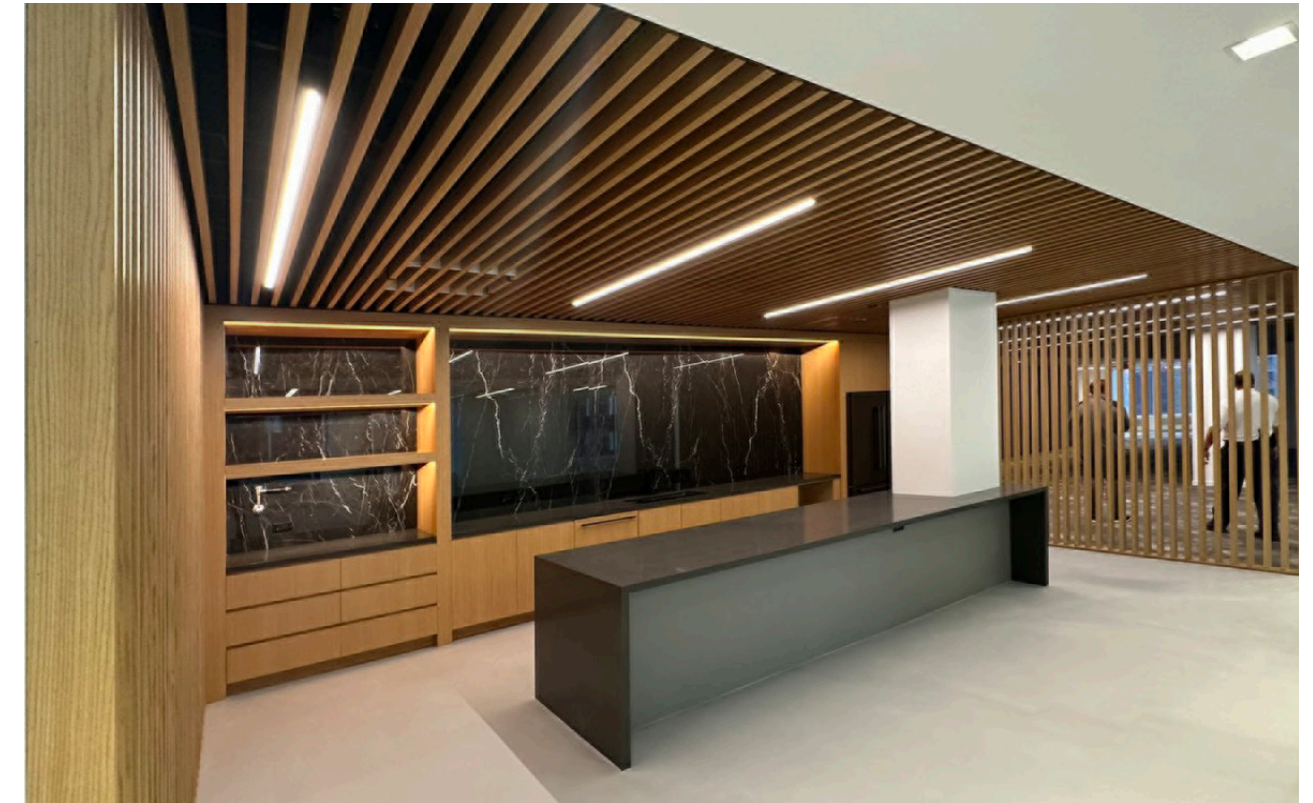

Pantry Reference - All floors may vary due to site conditions and layout
* Slat Ceiling not in Pantry scope