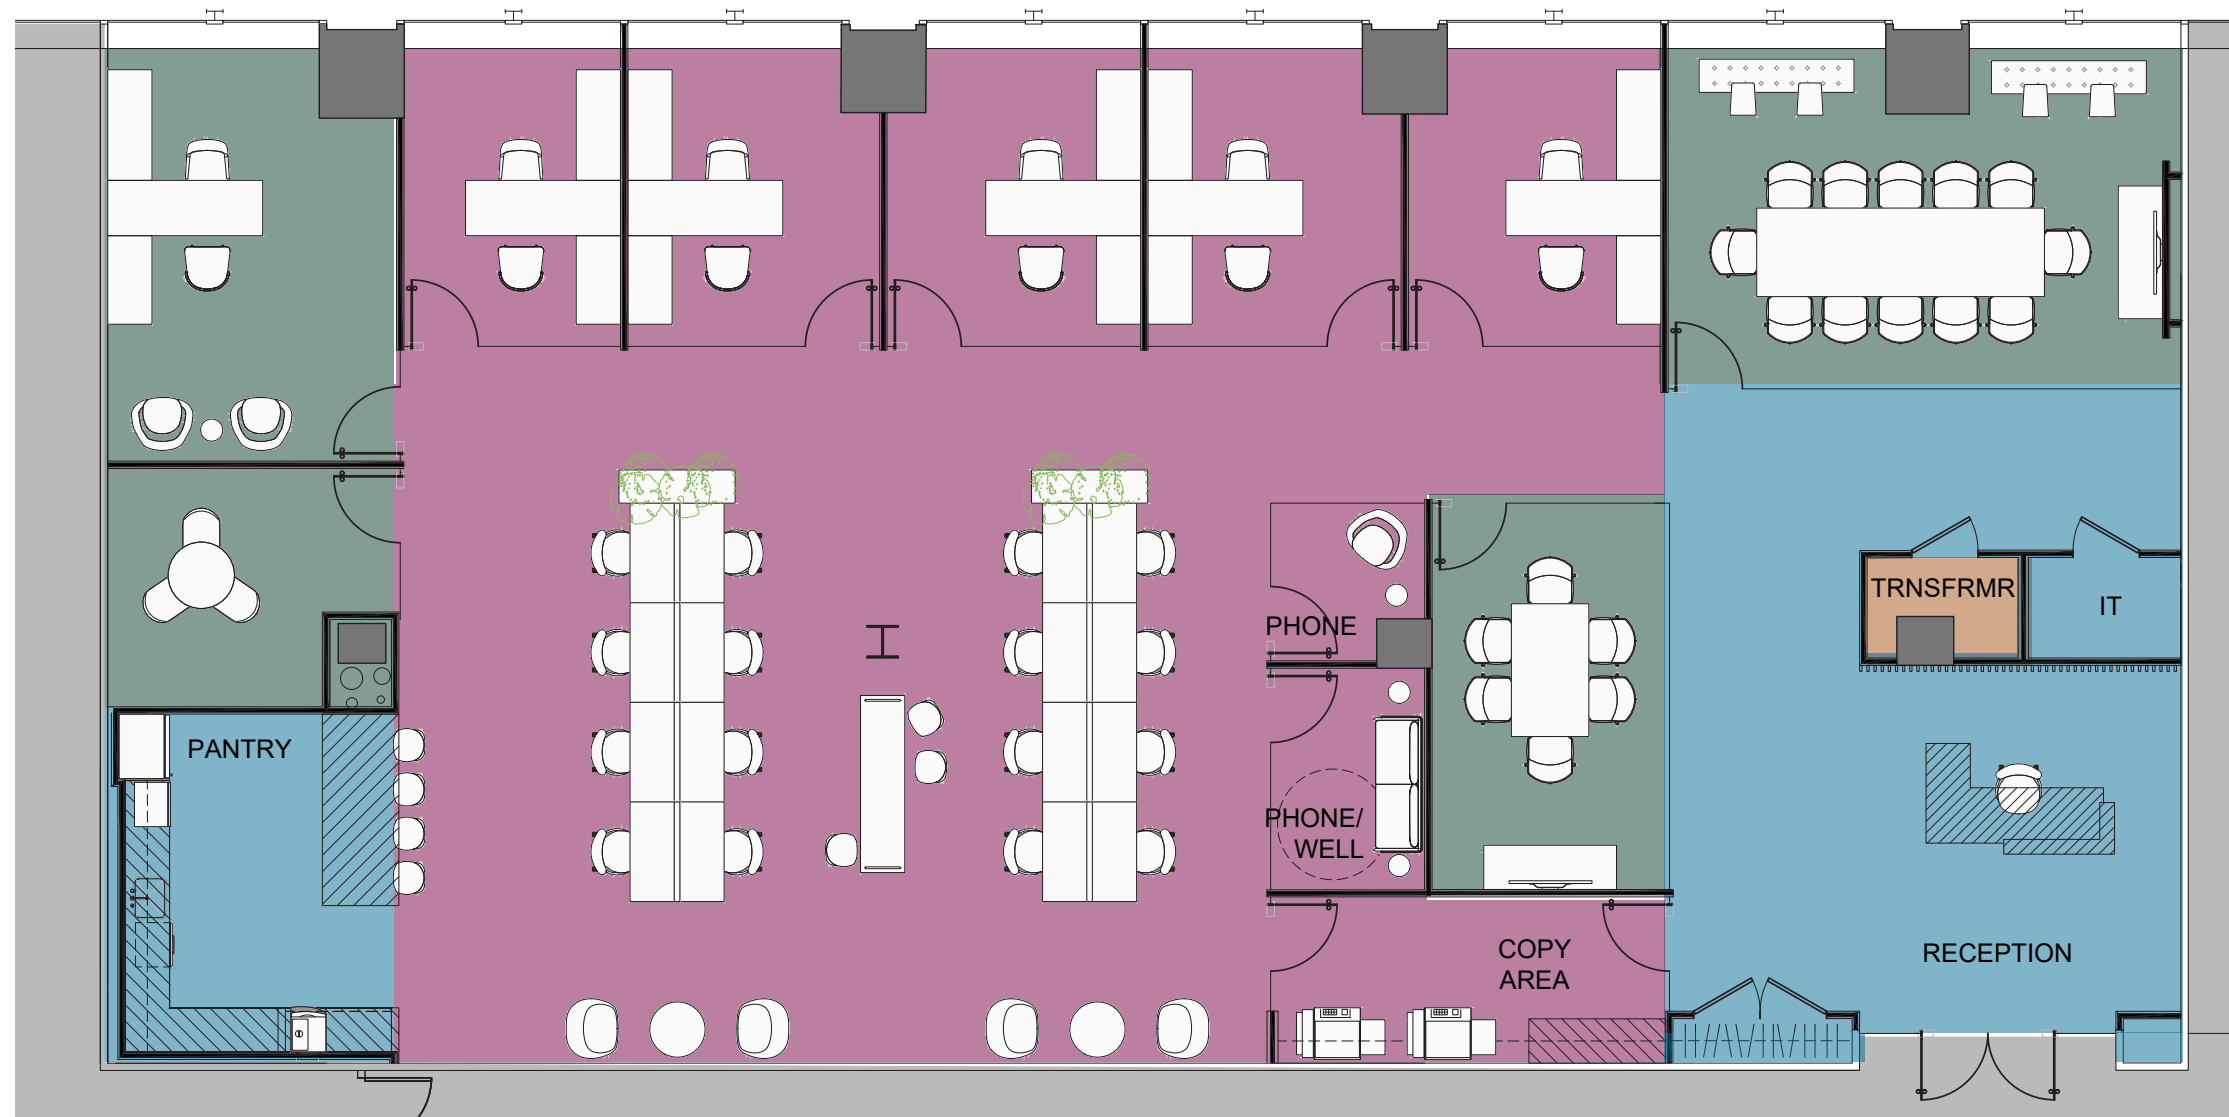

COLLAB SPACE	QNTY
PRIVATE OFFICE	6
BENCHING (4'-6"X2')	16
RECEPTION	1
TOTAL HEADCOUNT	23

COLLAB SPACE	QNTY
CONFERENCE (12P)	1
6P MEETING ROOM	1
3P MEETING ROOM	1
OPEN COLLAB	3

SUPPORT	QNTY
PANTRY	1
PHONE / WELNNES RM	2
COAT CLOSET	1
COPY AREA	1
STORAGE / IT	1
TRANSFORMER CLOSET	1

WOOD SLATS
Wood Slats - Stained to match
control sample with laminate
wood back

OFFICE FRONTS
Matte Black Office Fronts
Stick Built

DISTRACTION BANDING
2 horizontal stripes at 30" and 60" AFF

DOOR PULL
Rockwood | RM3301
48" non-lockable
ladder pull, black