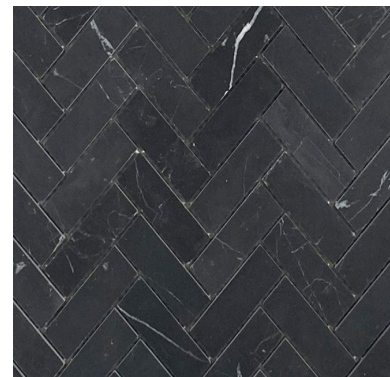

E L E V A T I O N S

Pantry Reference - All floors may vary due to site conditions and layout
 * Slat Ceiling not in Pantry scope

MILLWORK LOWER CABINETS
Wilsonart | Natural Recon
Velvet Finish

MILLWORK BACKSPLASH
Nemo | Seta Nera Small
Herringbone
Grout: Mapei 47 Charcoal