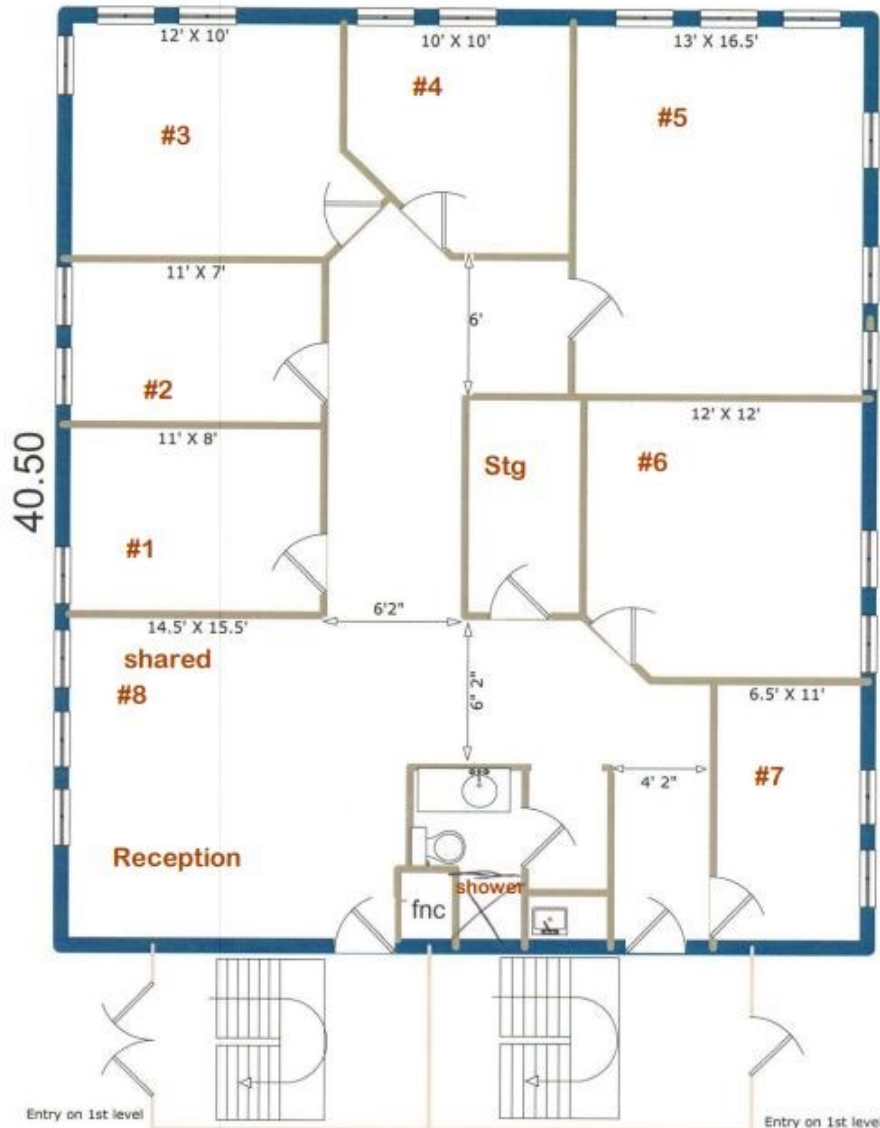

Ideally suited on the edge of downtown, but without the parking hassles. Ample on site parking. Plus scenic views of marsh and tidal flats. Fitness center on site, walk to all the conveniences. Just off Rt. 1 at the bypass. 2 miles to I-95. Flexible floor layout, with multiple offices, kitchenette, private bath with shower. 2 entrys. Newly renovated unit. Interior detailing. Plenty of natural light, windows on 3 sides. Complex just finished with new siding on all bldg. and freshly paved. Campus setting with multiple bldgs, ample landscaping and adj to open space and trails. Join the community of medical, financial and service professionals. Gas heat, central air. Best value in the Portsmouth market. Rate is plus utilities only. possible shared office or suite. . Broker Interest

Greenleaf Woods Bldg 4 Unit 301
Portsmouth, NH 03801

1,418 SF

35.00

Rate includes heat, elec, water/sewer, taxes, condo fee, trash, internet.
Not included- custodial cleaning, phone, minor repairs
Rented AS IS, 3 month minimum then month to month