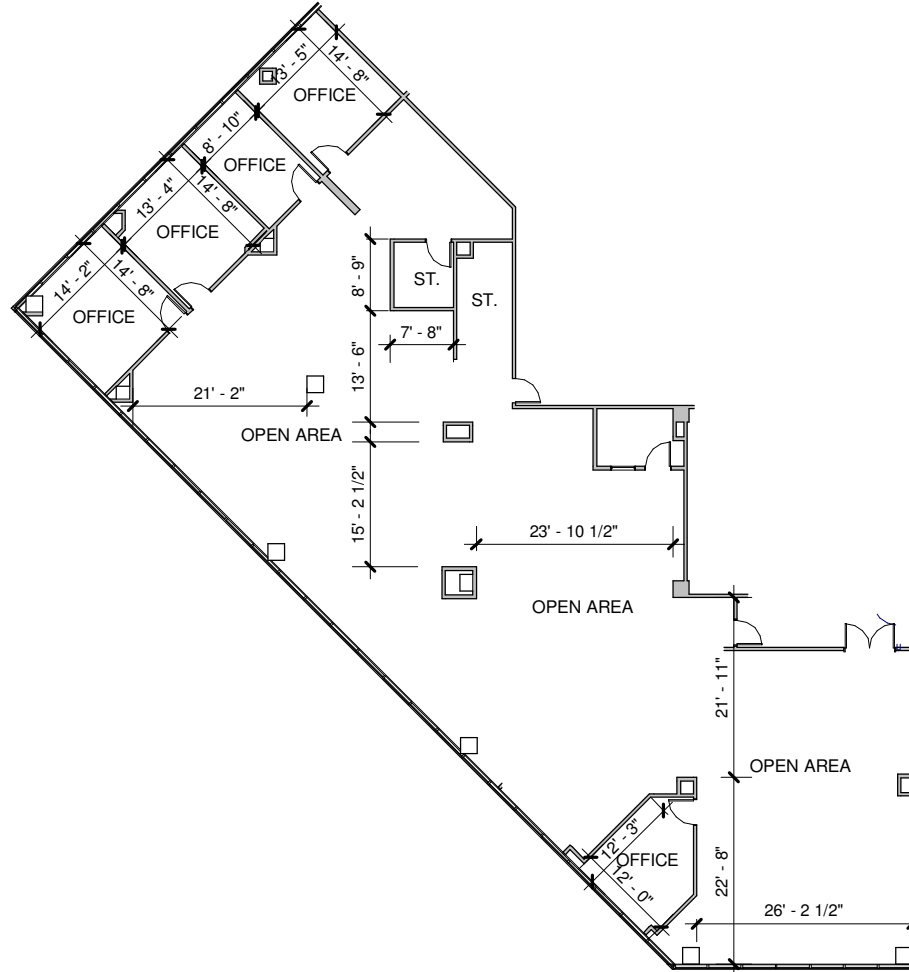

KEY PLAN

LBJ CENTER

9441 LBJ Freeway - Dallas, TX

SUITE 260
6,592

All dimensions and square footages are approximate.

Scale: N.T.S.

FOR LEASING INFORMATION:
info@hamiltoncommercialtx.com
214-702-8499