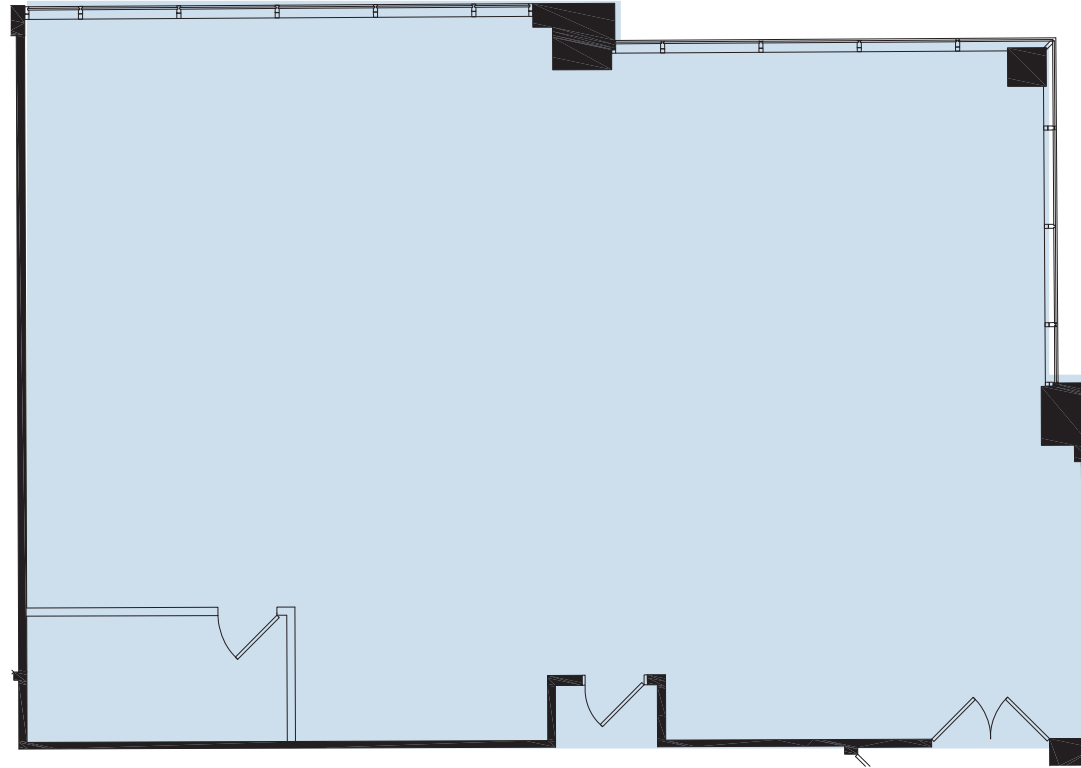

# Royal Centre III

11475 Great Oaks Way, Alpharetta, GA 30022

2,268 RSF  
SUITE 165

key plan

Chris Dean | [cdean@streamrealty.com](mailto:cdean@streamrealty.com) | 404.962.8614

Peter McGuone | [peter.mcguone@streamrealty.com](mailto:peter.mcguone@streamrealty.com) | 404.962.8637