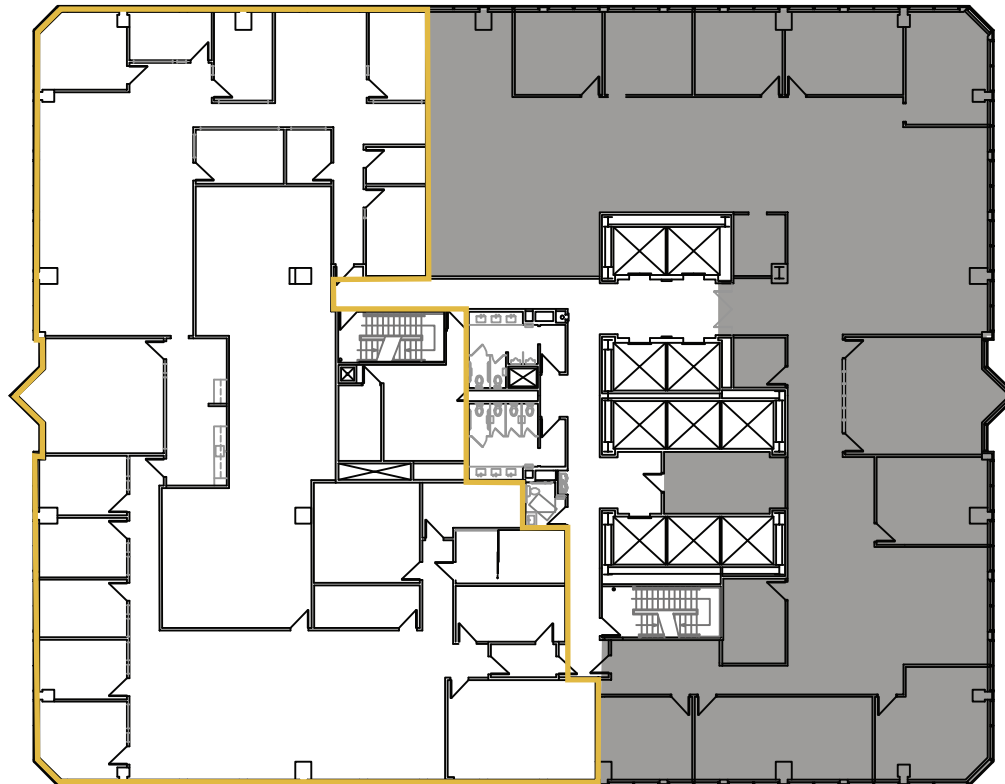

1201 WALNUT

Kansas City, MO 64105

 = VACANT

Suite 1300
9,449 RSF

4th Floor

SCALE: 1/32" = 1'-0"

 THE SKYLINE COLLECTION