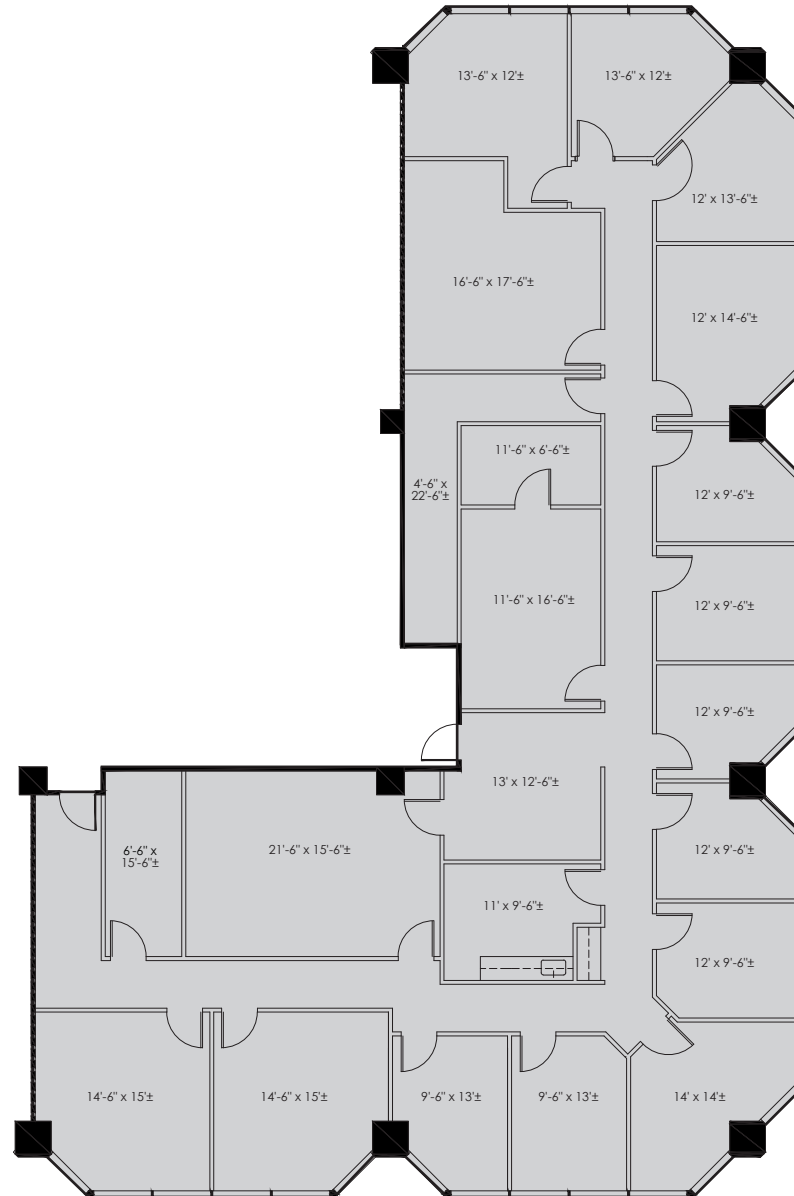

COLLINS
PLAZA

SUITE 550 | 4,824 RSF

**FOR INFORMATION
CONTACT:**

ERIC DELL
SENIOR ASSOCIATE
+1 214 208 2121
eric.dell@cbre.com

RICK RENSI
SENIOR VICE PRESIDENT
+1 214 979 6352
rick.rensi@cbre.com