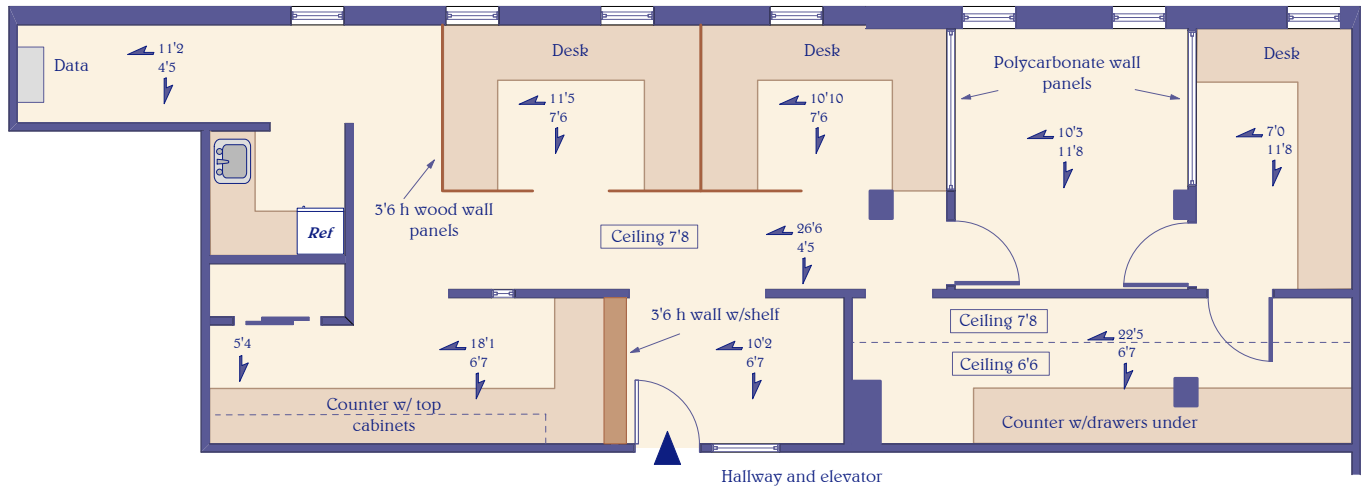

10 Concord Crossing, Concord MA

Second Floor- 1,074 RSF

Contact:
Tyler Spring 617.824.8602 tspring@omniproperties.com

6 Liberty Way, Westford MA 01886