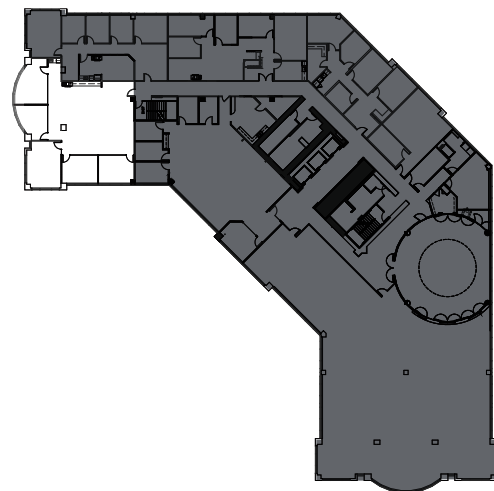

SUITE 530

2,761 RSF

*can be combined
with Suite 550 for
6,260 RSF

FOR MORE INFORMATION, CONTACT:

Mike George

+1 425 586 5618
mgeorge@nai-psp.com

Tony Rona

+1 425 586 5634
trona@nai-psp.com