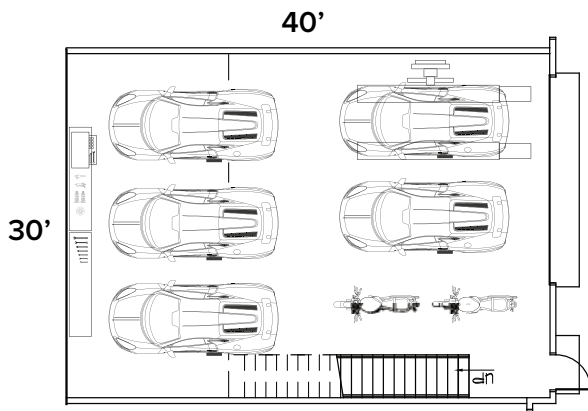

INSPIRATION PHOTO

INSPIRATION PHOTO

INSPIRATION PHOTO

**STARTING IN THE
HIGH \$300,000s**

GET IN TOUCH • www.torquesuites.com

Michael Randman • (205) 266-3646 | Blake Thomas • (205) 965-9066

TORQUE

1,600 Sq. Ft. (400 Sq. Ft. of Mezzanine)

TYPICAL LAYOUT

STANDARD AMENITIES

- Private, climate-controlled suites
- Minimum 18' interior ceiling height
- 16' x 14' remote-operated insulated garage door
- LED lighting fixtures
- Insulated walls & ceilings for privacy
- Second-floor mezzanine level
- First floor bathroom