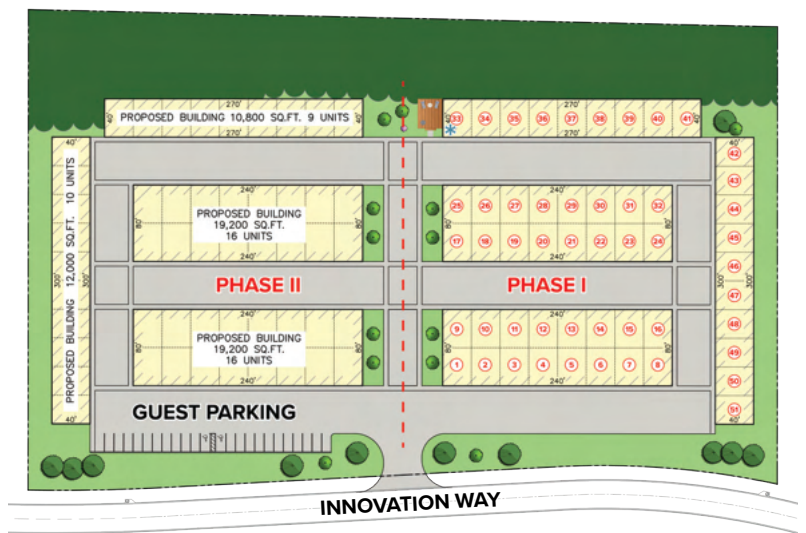

OPTIONAL AMENITIES

- Specialty flooring
- Bar cabinetry with sink
- Security system
- Industrial ceiling fan
- Specialty lighting
- Living area for short-term stays

Welcome to Torque Motor Suites, a place to store your prized possessions and pursue your passions. Become part of a community with units available for individual ownership. Conveniently located adjacent to internationally acclaimed Barber Motorsports Park in the rolling hills of Birmingham, Torque will provide unique proximity to the race track, events, and amenities. Torque is the perfect space solution for collectors and enthusiasts alike.

Torque is a secure gated community and offers owners the ability to customize their spaces to fit their specific needs and individual tastes. Torque will provide a haven for the local and national car racing community as well as car collectors who are looking for a special place to secure their prized possessions. How you design your space and what you store there is entirely up to you. We provide the basics. Units can even be combined for those needing more space.

RECHARGE. PARK. MEET. Welcome to Torque Motor Suites.