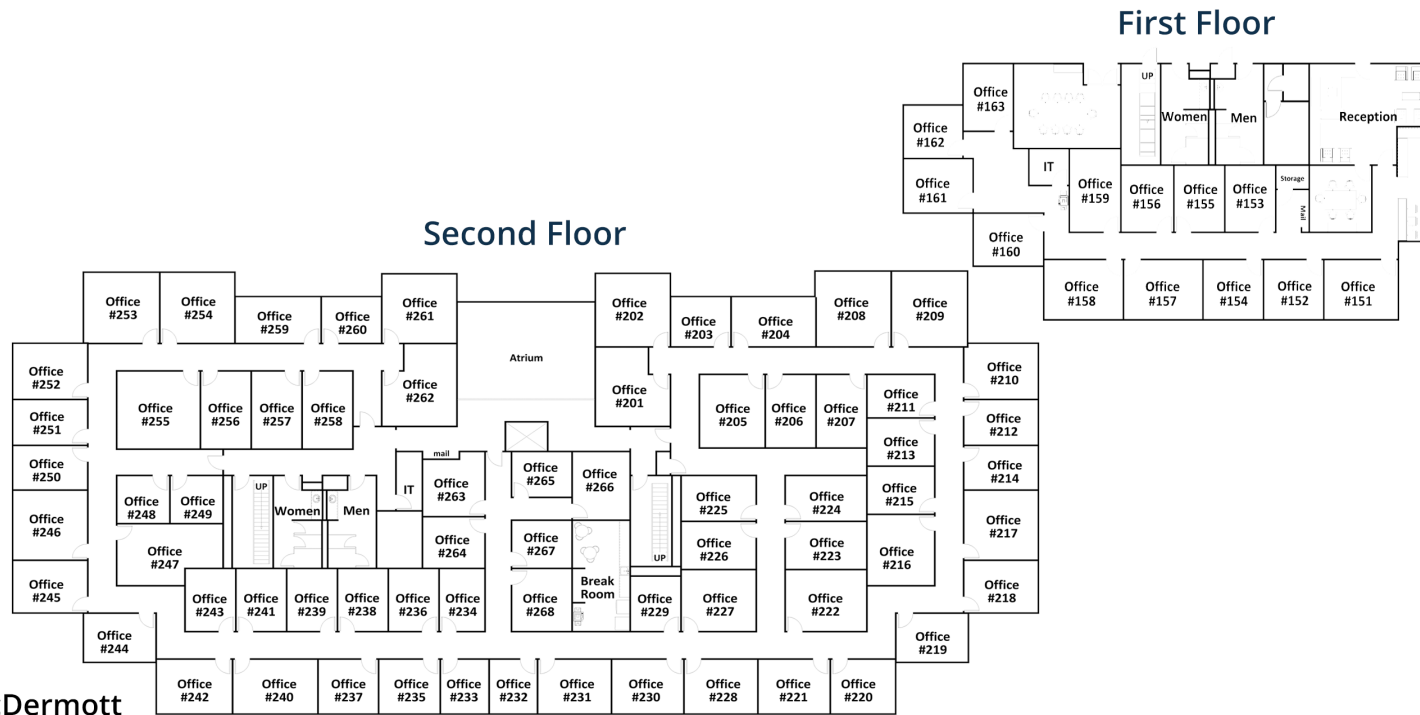

ALLEN EXECUTIVE OFFICES

ExecutiveWorkspace.com

1333 McDermott
Suite 150
Allen, TX 75013