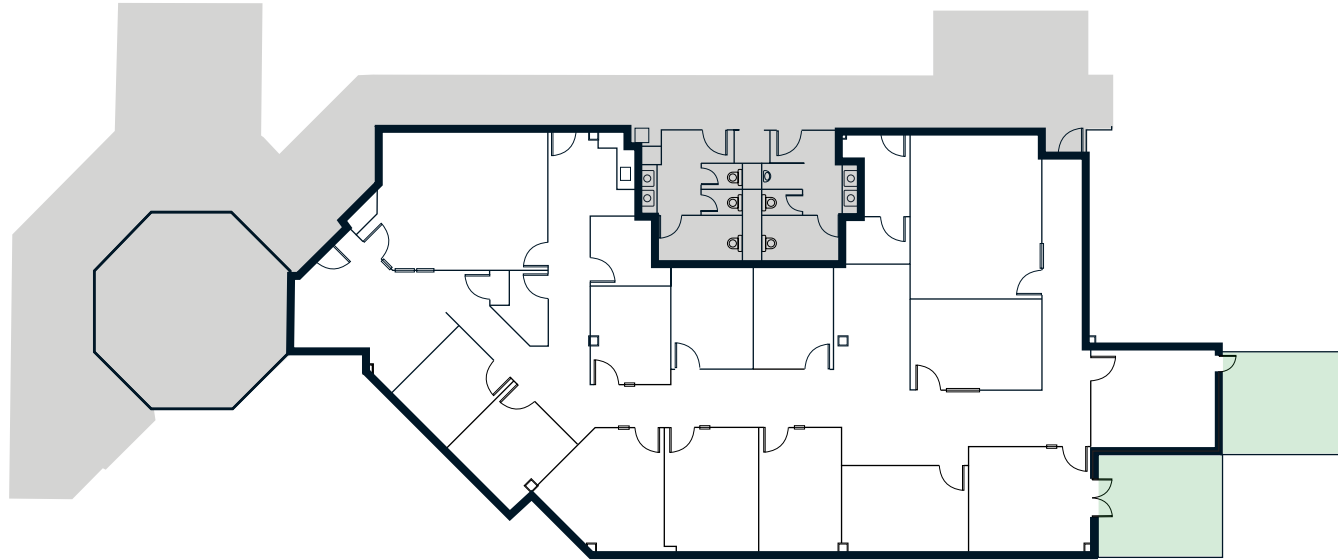

100 River Ridge Drive
Norwood, MA

Third Floor
4,732 SF Available

 **Outdoor Balconies**