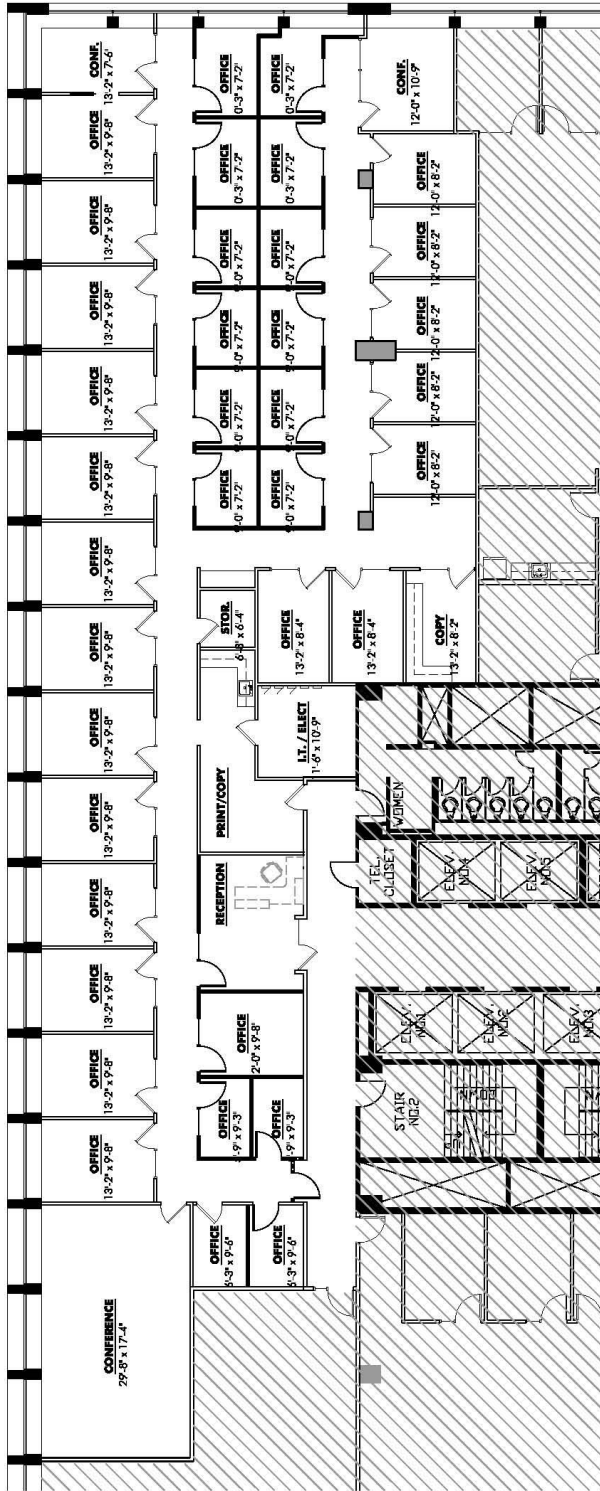

**Schedule 1
Floor Plan of Expansion Space**

- WALL SYMBOL LEGEND**
- EXISTING WALLS TO REMAIN
 - NEW DEMISING WALLS
 - NEW INTERIOR WALLS
 - EXISTING DOORS TO REMAIN
 - NEW DOORS

OFFICE EVOLUTION
 8725 WEST HIGGINS ROAD
 SUITE 810
 CHICAGO, IL

7,941 RSF

22-026 SA-1 Rev1
 DATE: 3/23/2022
 SCALE: N.T.S.

JDJ ARCHITECTS
 2401 W OHIO · SUITE 1N
 CHICAGO, ILLINOIS 60612
 312.850.2200
 www.jdjarch.com