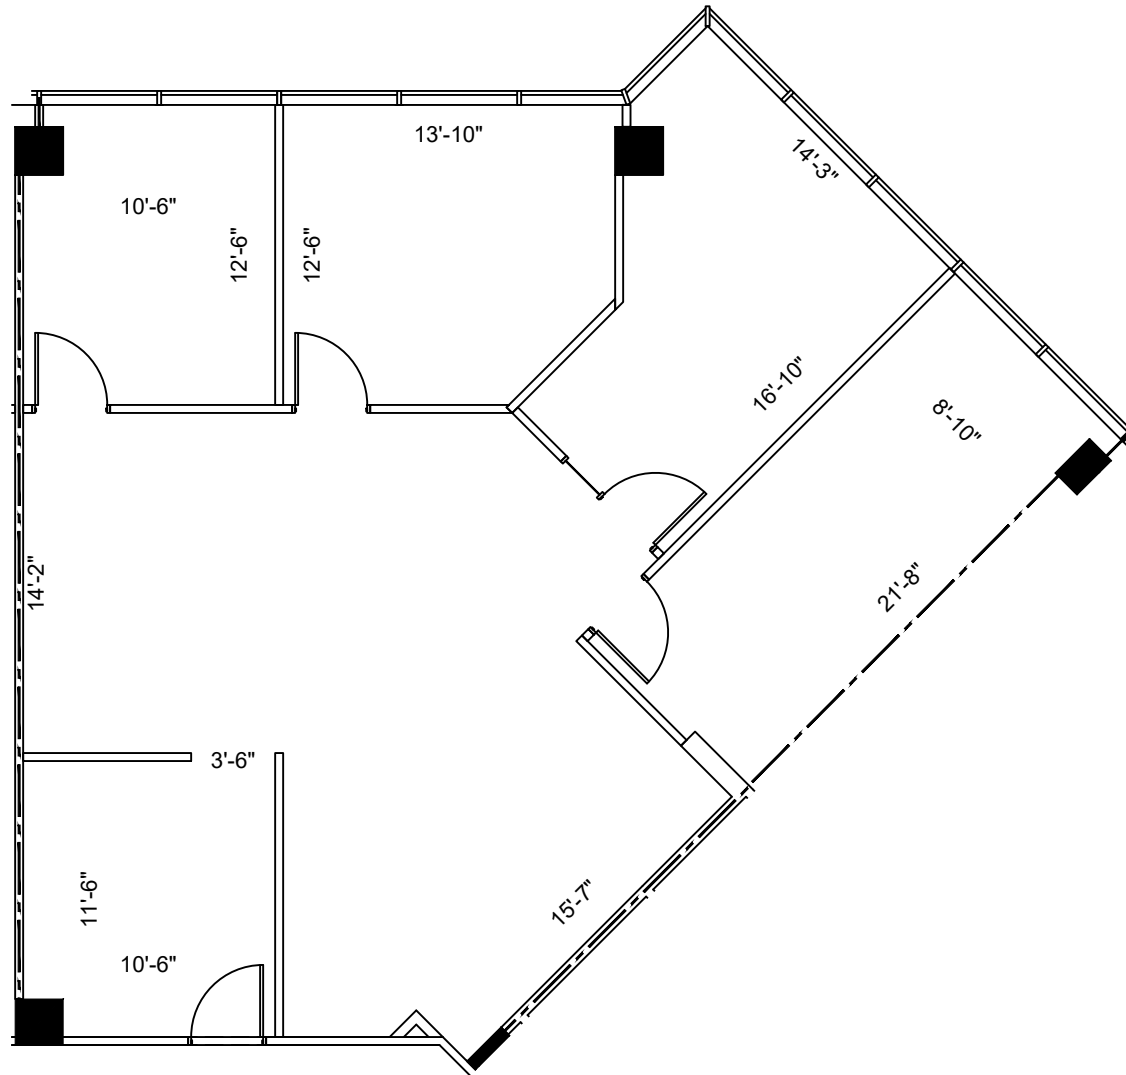

LEGEND			
EXISTING	NEW	LOW	DEMO
WALLS			
NEW/RELOCATED DOOR			

ISSUE DATES

DATE	REVISION
08-07-2025	LEASING REVIEW

SPECTRUM
613 NW LOOP 410, SAN ANTONIO, TX 78216
SUITE 450

SHEET TITLE
EXISTING PLAN

SHEET NUMBER
EX-1

NORTH
4TH FLOOR
KEY PLAN

SUITE 450
1,605 NRA

1 FLOOR PLAN
SCALE: 1/8"=1'-0"